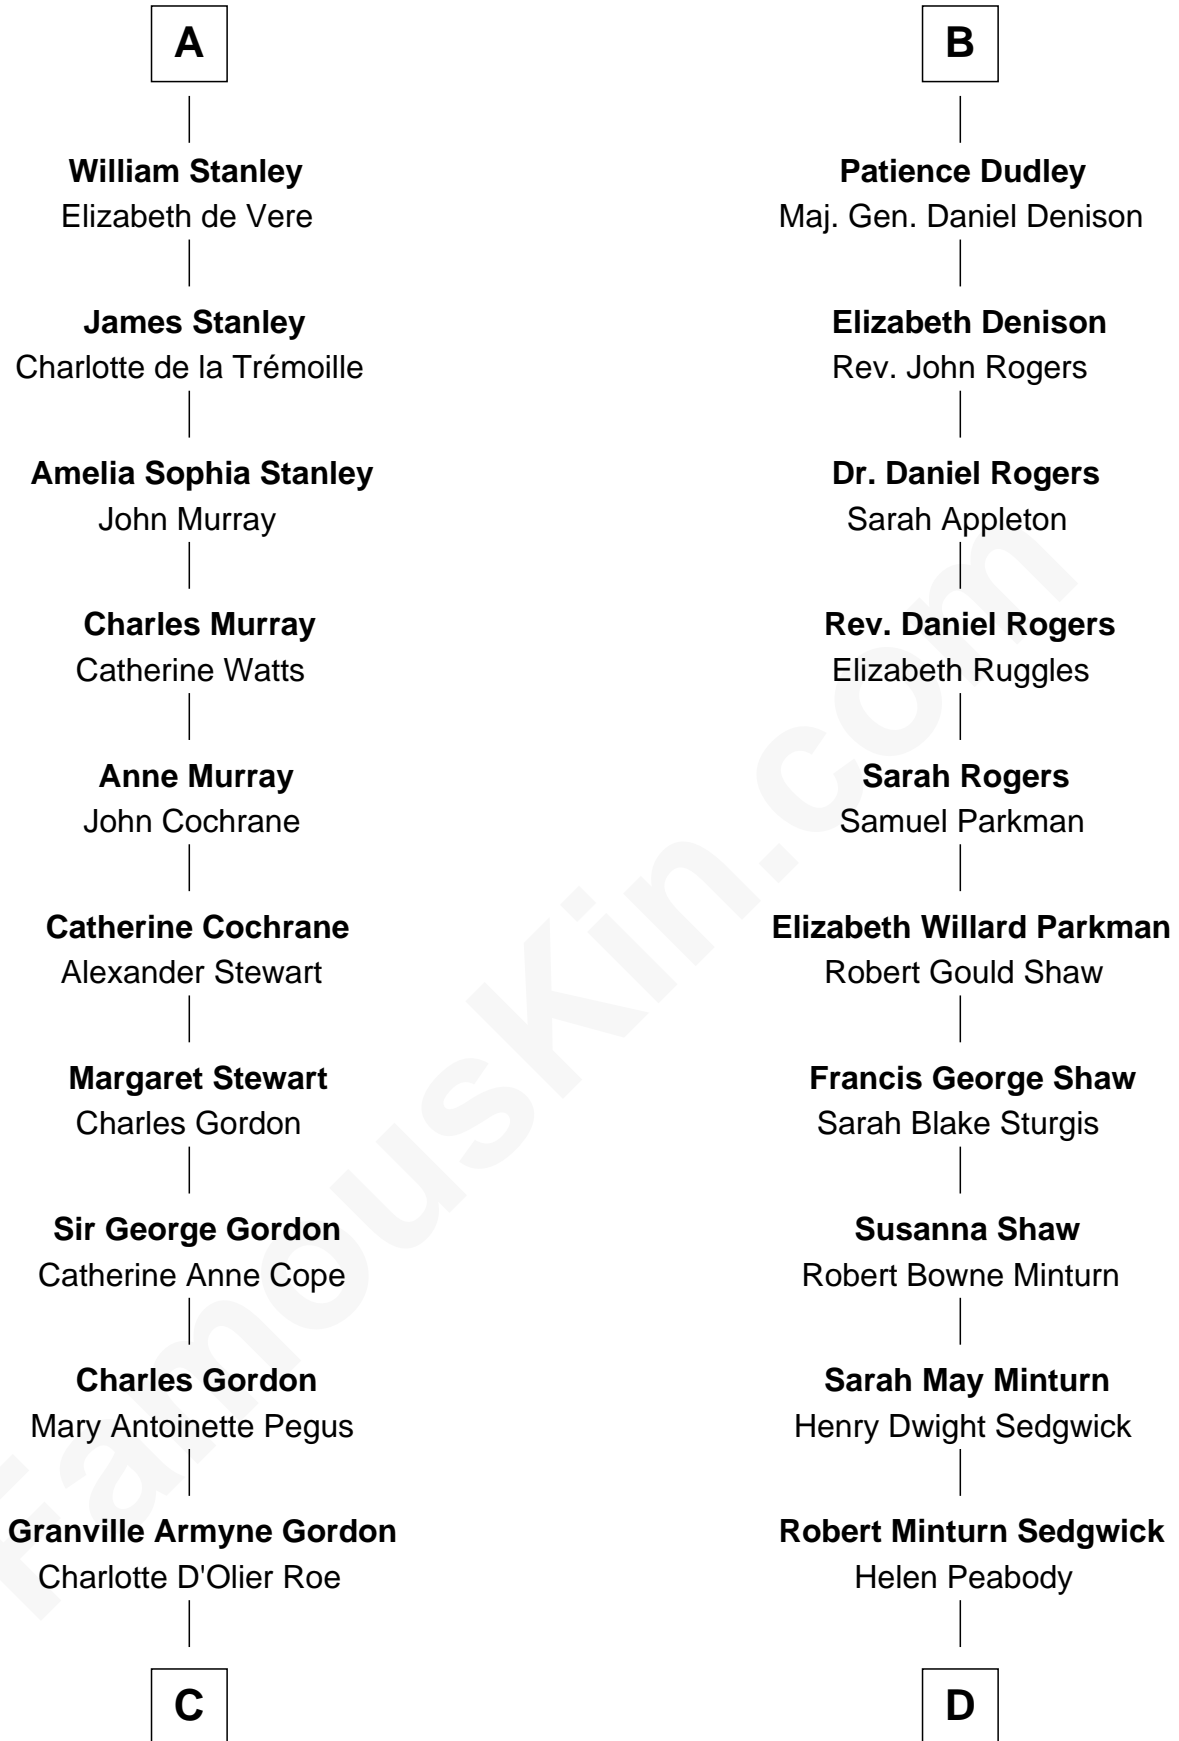

FamousKin.com

Relationship Chart of

Cara Delevingne

Fashion Model and Movie Actress

18th cousin 3 times removed of

Kyra Sedgwick

TV and Movie Actress

C

Armyne Evelyne Gordon
Sir Lionel Lawson Faudel-Phillips

Anne Margaret Faudel-Phillips
John Vincent Sheffield

Jane Armyne Sheffield
Sir Jocelyn Edward Greville Stevens

Pandora Anne Stevens
Charles Hamar Delevingne

Cara Delevingne
Model and Actress

D

Henry Dwight Sedgwick
Patricia Ann Rosenwald

Kyra Sedgwick
TV and Movie Actress