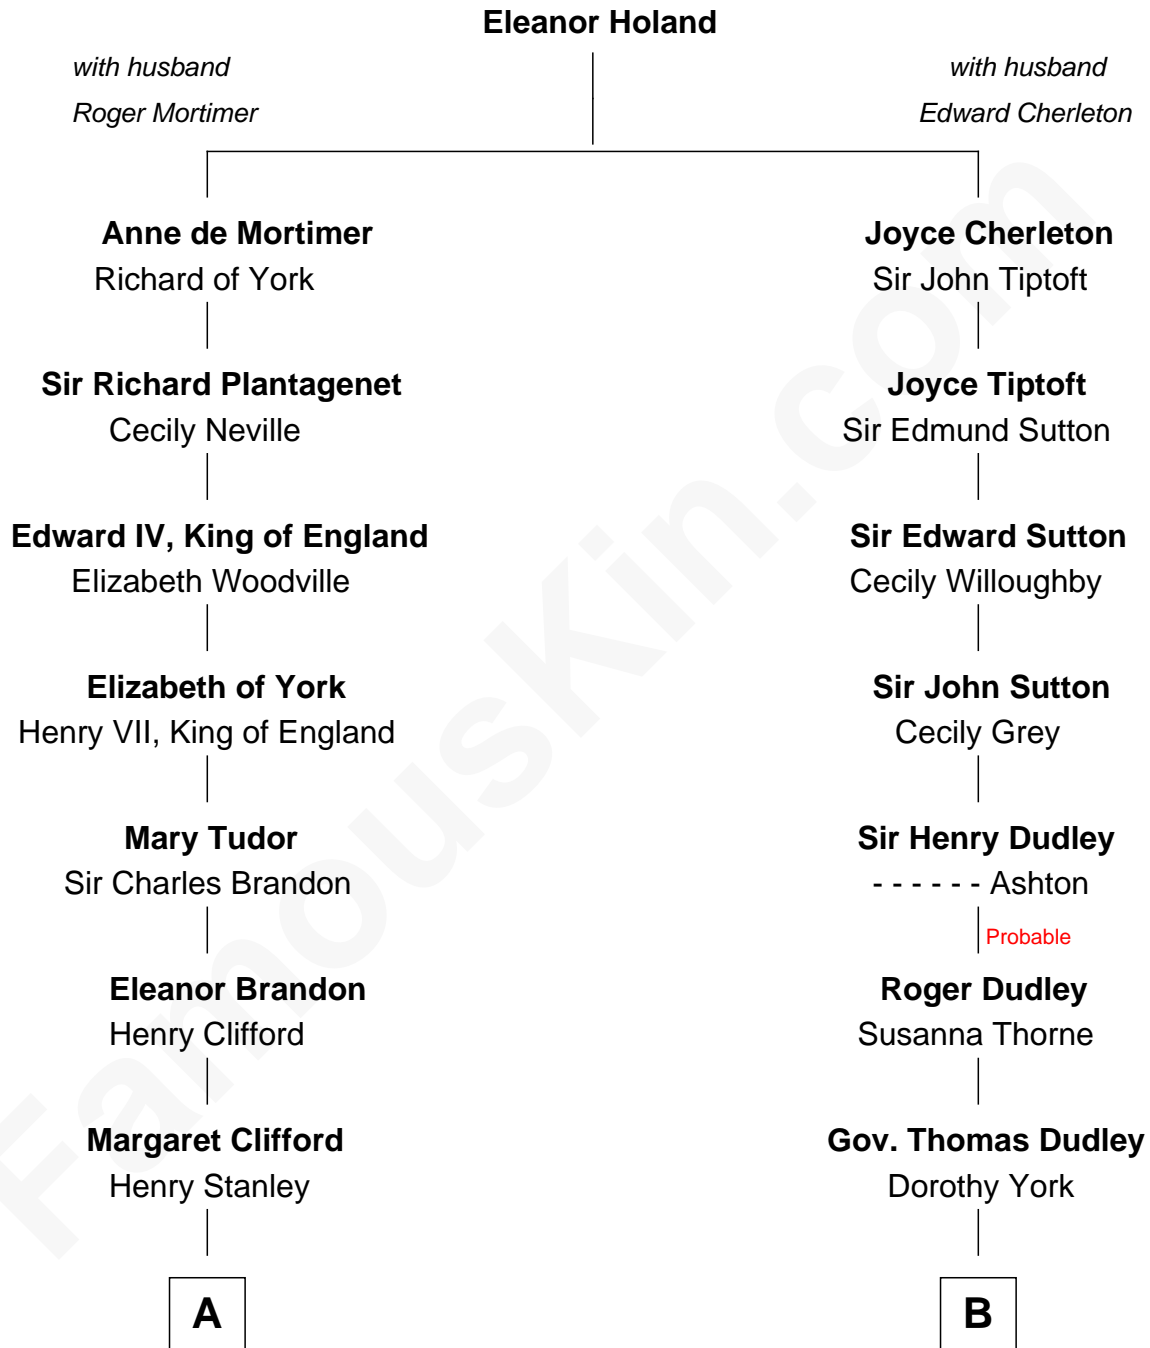

FamousKin.com

Relationship Chart of

Cara Delevingne

Fashion Model and Movie Actress

18th cousin 3 times removed of

Kyra Sedgwick

TV and Movie Actress

C

Armyne Evelyne Gordon
Sir Lionel Lawson Faudel-Phillips

Anne Margaret Faudel-Phillips
John Vincent Sheffield

Jane Armyne Sheffield
Sir Jocelyn Edward Greville Stevens

Pandora Anne Stevens
Charles Hamar Delevingne