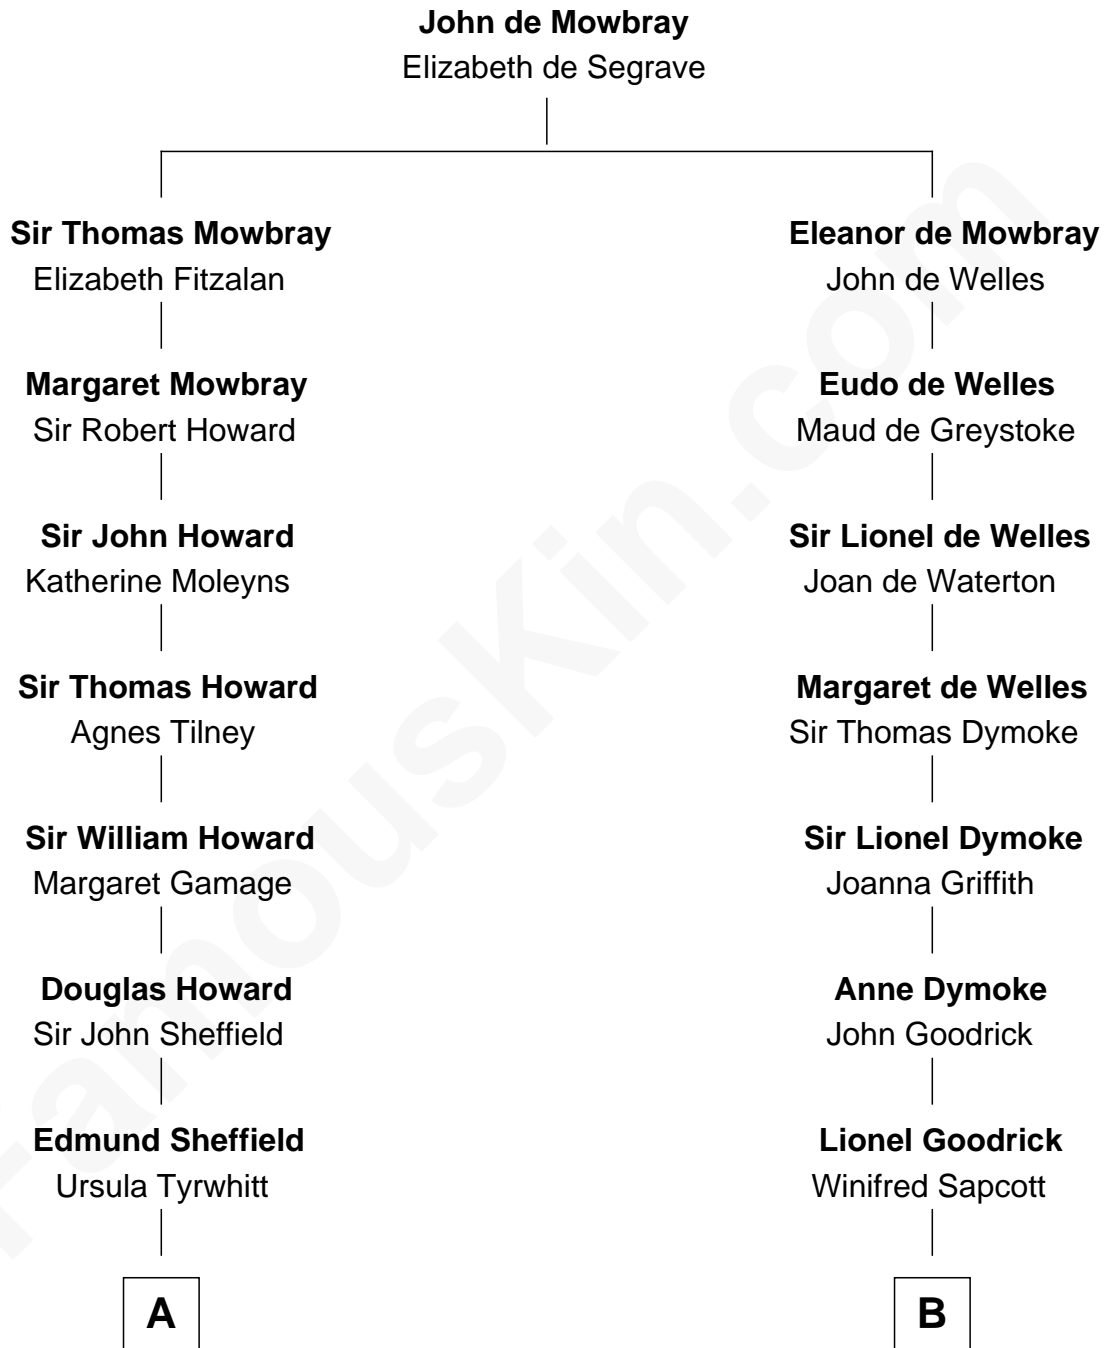

FamousKin.com

Relationship Chart of

Cara Delevingne

Fashion Model and Movie Actress

18th cousin 1 time removed of

Andrew Card

21st White House Chief of Staff

C

Pandora Anne Stevens
Charles Hamar Delevingne

Cara Delevingne
Model and Actress

D

John Henry Card
Elizabeth French Platts

Andrew Hill Card
Joyce Ann Whitaker

Andrew Card
21st White House Chief of Staff

FamousKin.com