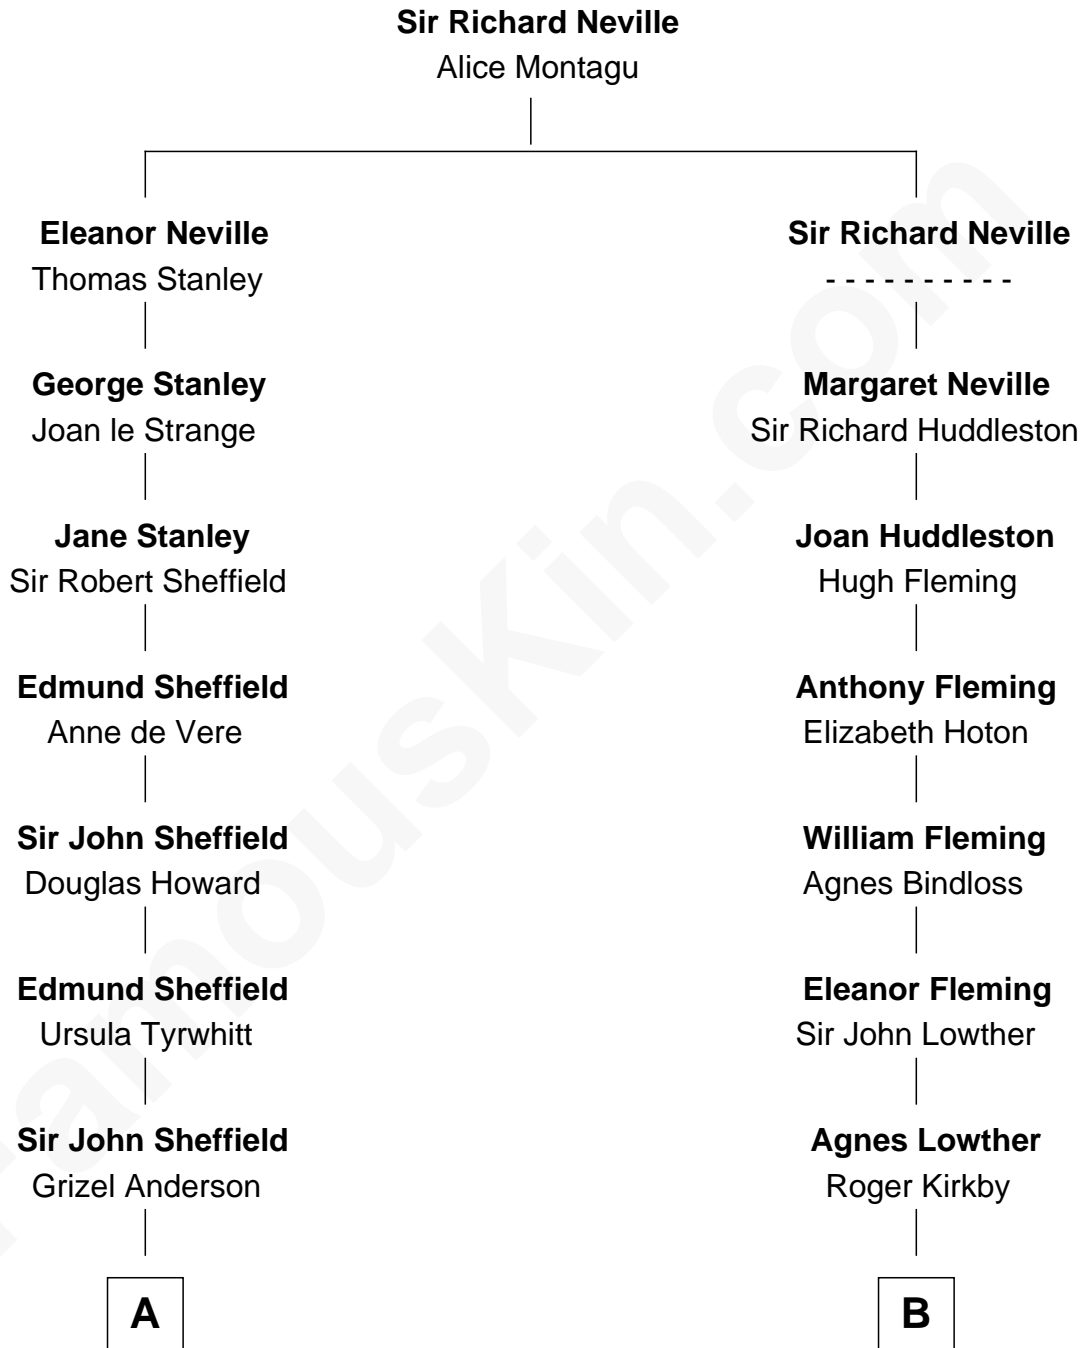

FamousKin.com

Relationship Chart of

Cara Delevingne

Fashion Model and Movie Actress

11th cousin 6 times removed of

Fletcher Christian

Leader of the mutiny on the Bounty

THE "BOUNTY" AT OAHOKU

A

Edmund Sheffield
Elizabeth Cranfield

John Sheffield
Frances Stewart

Sir Charles Herbert later Sheffield
Margaret Diana Sabine

Rev. Sir Robert Sheffield
Penelope Pitches

Sir Robert Sheffield
Julia Brigida Newbold

Sir Robert Sheffield
Priscilla Isabella Laura Dumaresq

Sir Berkeley Digby George Sheffield
Julia Mary de Tuyll van Serooskerken

John Vincent Sheffield
Anne Margaret Faudel-Phillips

Jane Armyne Sheffield
Sir Jocelyn Edward Greville Stevens