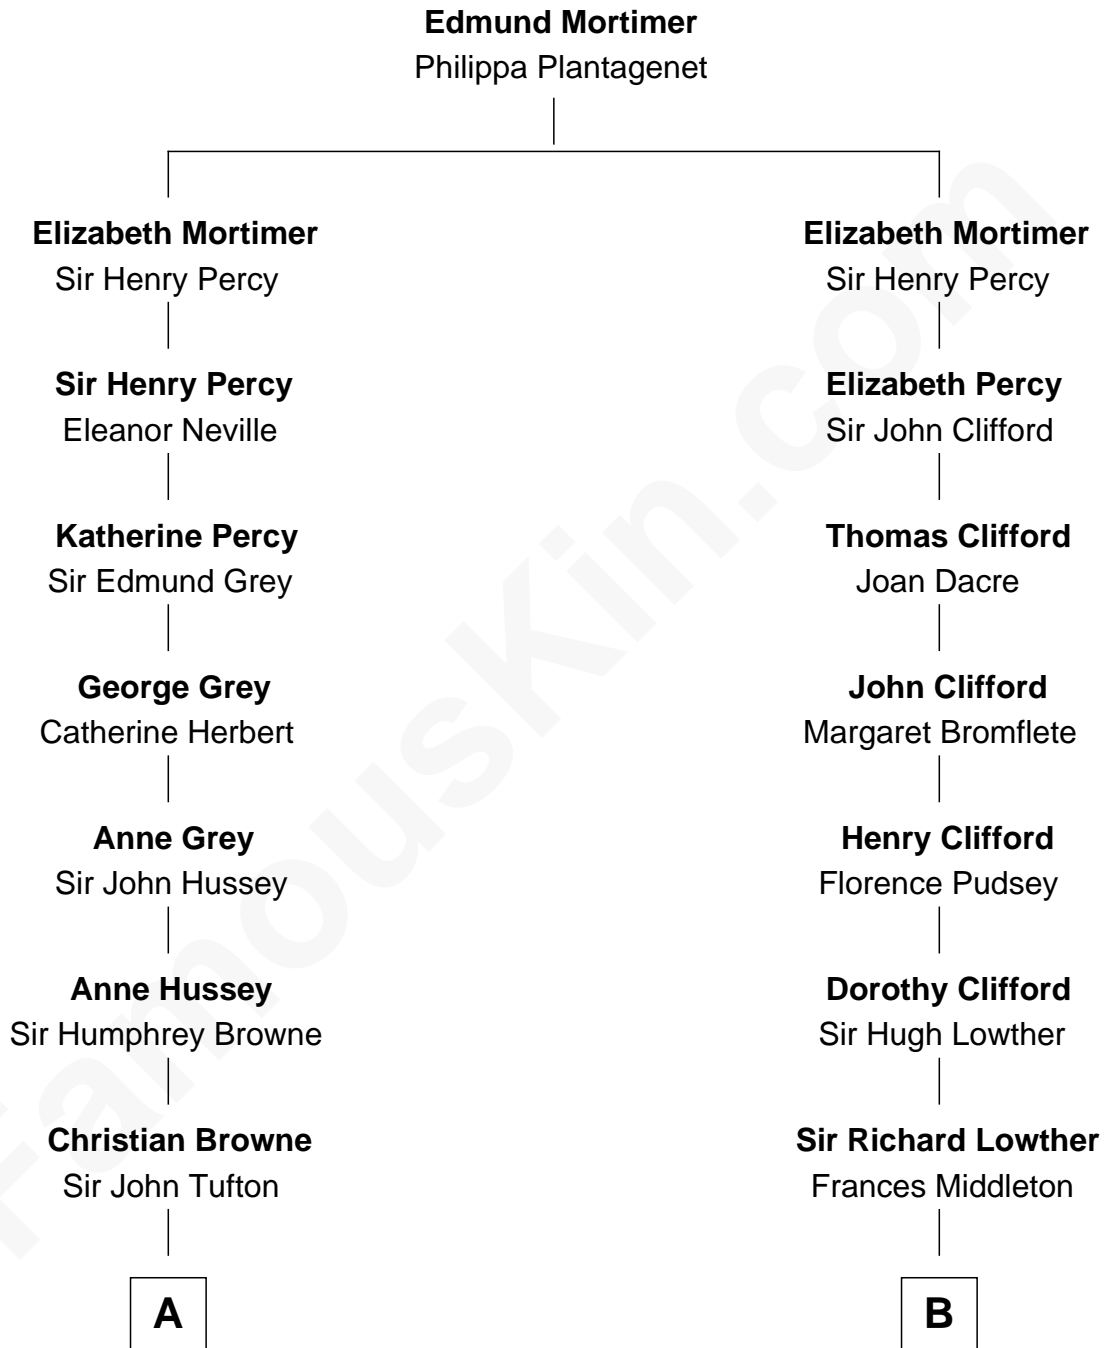

FamousKin.com

Relationship Chart of

Cara Delevingne

Fashion Model and Movie Actress

14th cousin 6 times removed of

Fletcher Christian

Leader of the mutiny on the Bounty

THE "BOUNTY" AT OAHOKU

C

Anne Margaret Faudel-Phillips

John Vincent Sheffield

Jane Armyne Sheffield

Sir Jocelyn Edward Greville Stevens

Pandora Anne Stevens

Charles Hamar Delevingne

Cara Delevingne