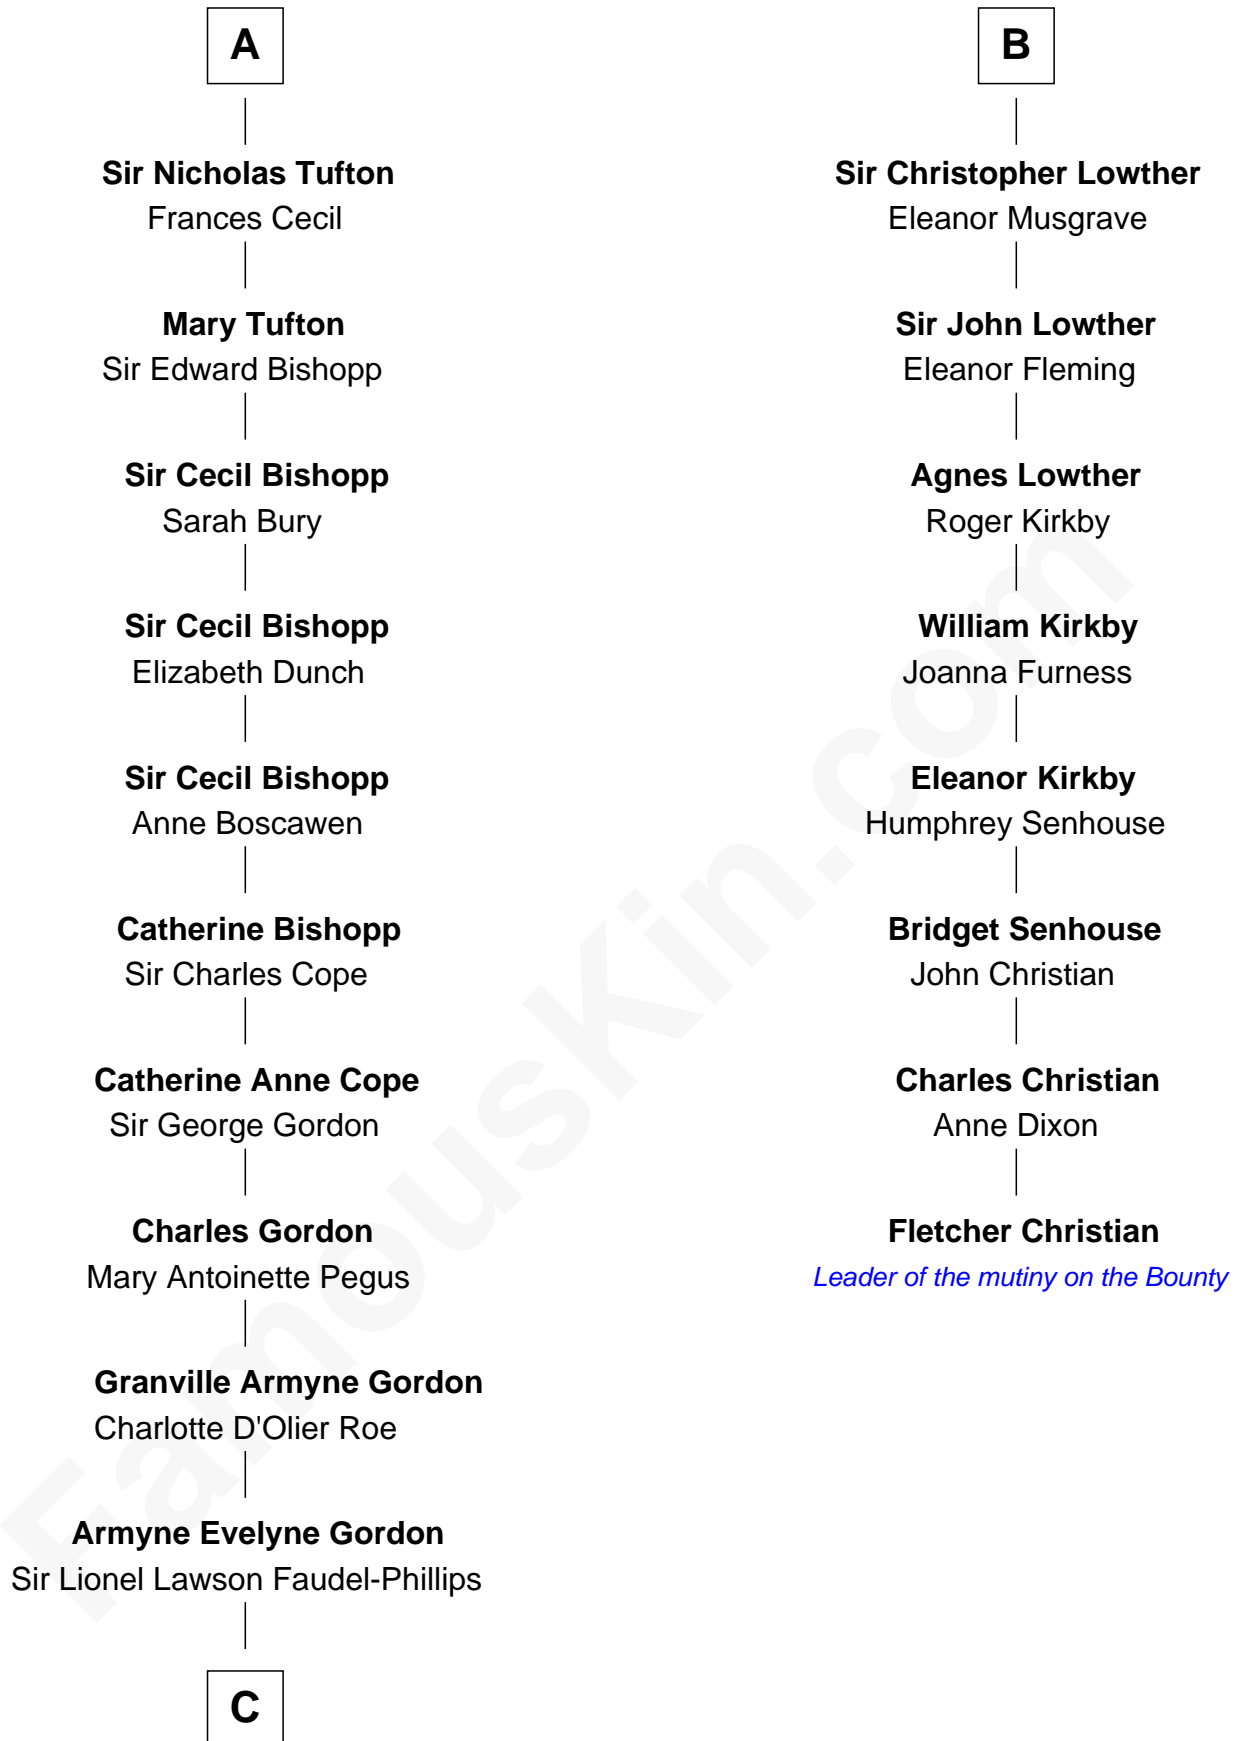

FamousKin.com

Relationship Chart of

Cara Delevingne

Fashion Model and Movie Actress

14th cousin 6 times removed of

Fletcher Christian

Leader of the mutiny on the Bounty

THE "BOUNTY" AT OAHOKU

C

Anne Margaret Faudel-Phillips

John Vincent Sheffield

Jane Armyne Sheffield

Sir Jocelyn Edward Greville Stevens

Pandora Anne Stevens

Charles Hamar Delevingne

Cara Delevingne