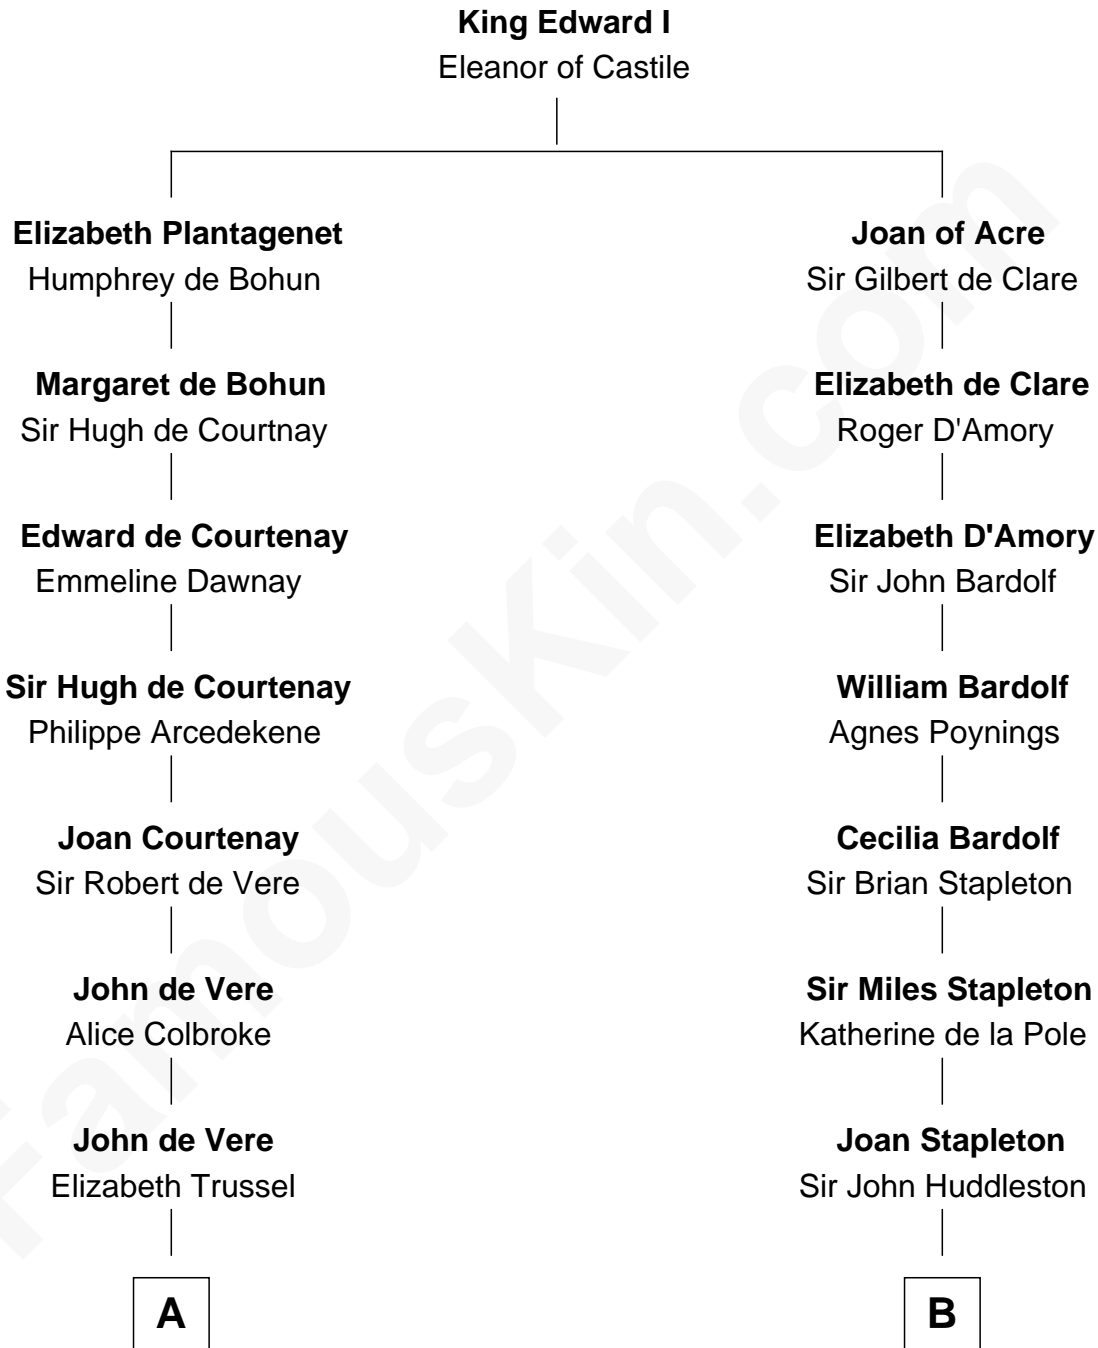

FamousKin.com

Relationship Chart of

Cara Delevingne

Fashion Model and Movie Actress

16th cousin 5 times removed of

Fletcher Christian

Leader of the mutiny on the Bounty

C

Sir Berkeley Digby George Sheffield

Julia Mary de Tuyll van Serooskerken

John Vincent Sheffield

Anne Margaret Faudel-Phillips

Jane Armyne Sheffield

Sir Jocelyn Edward Greville Stevens

Pandora Anne Stevens

Charles Hamar Delevingne