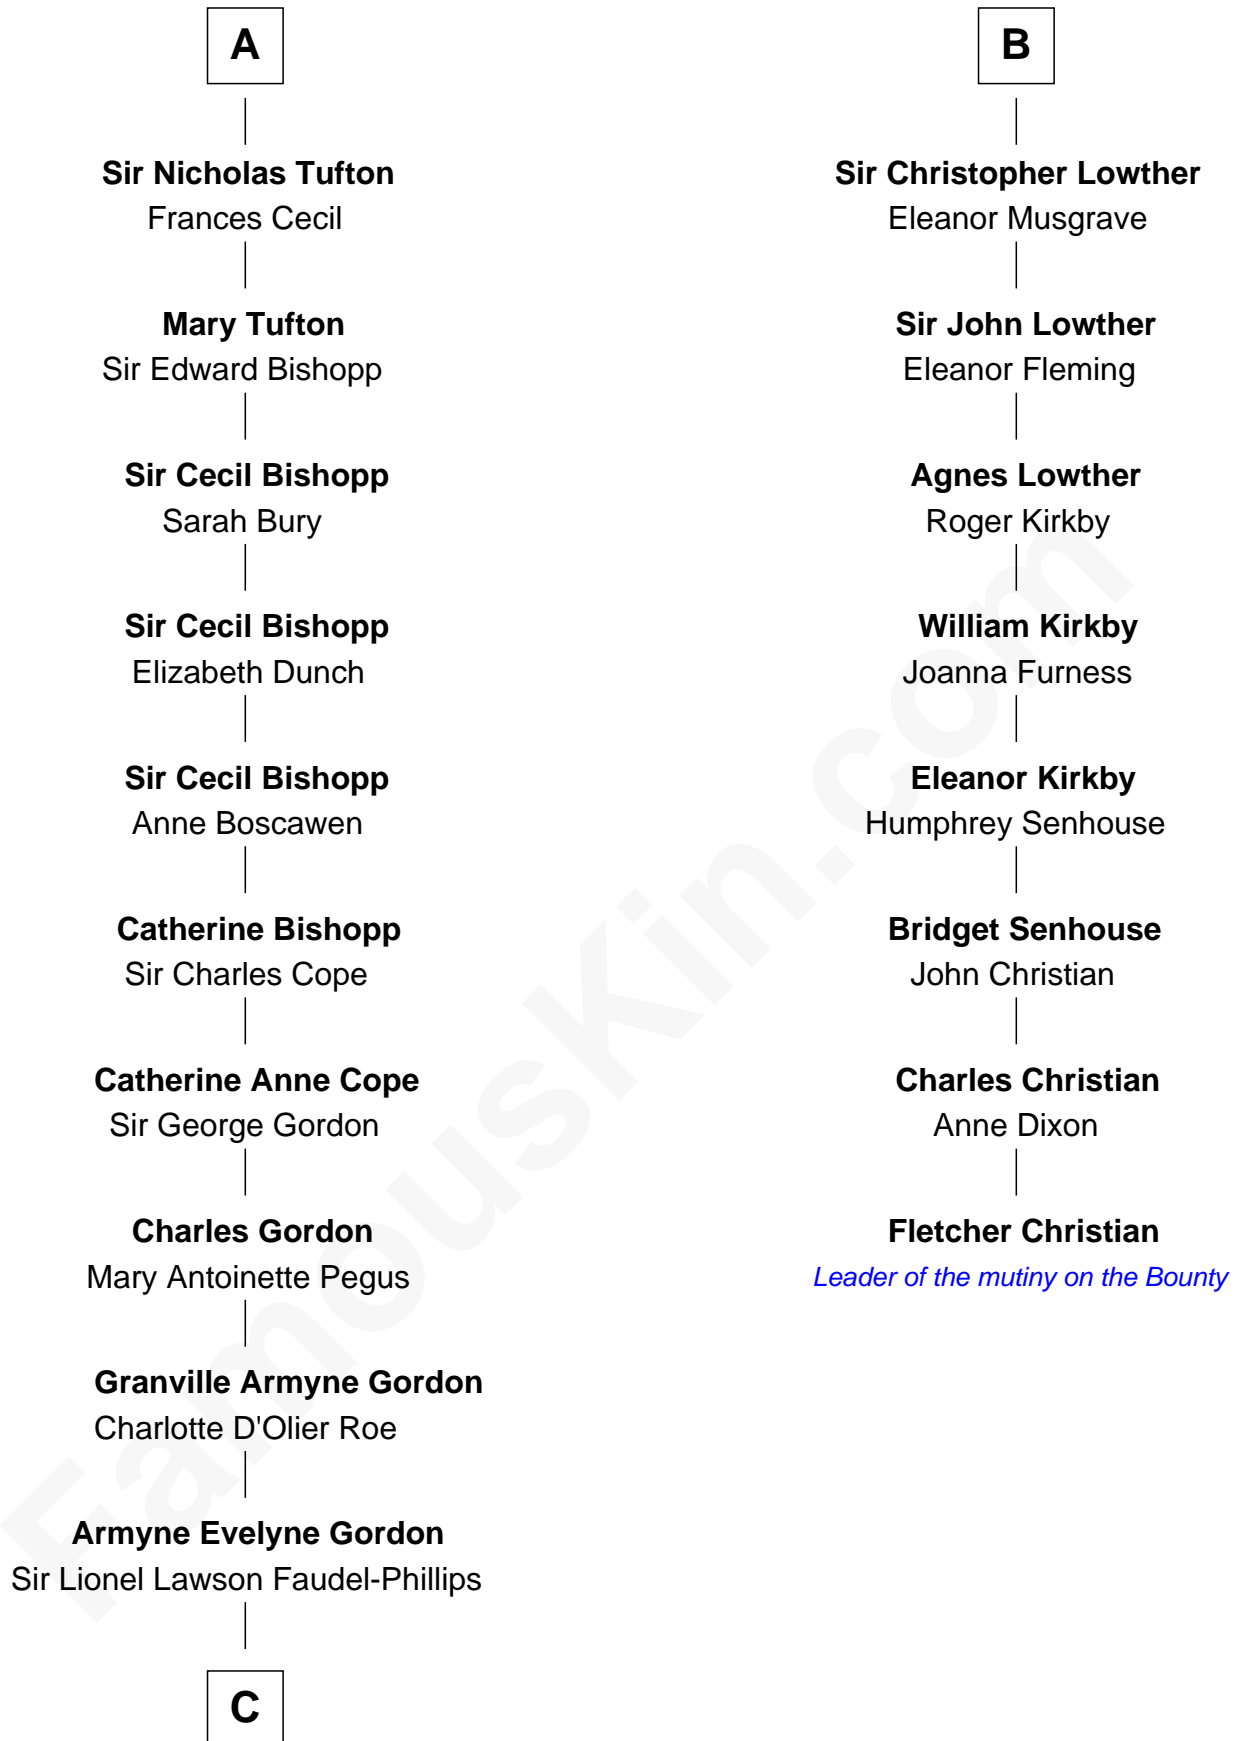

FamousKin.com

Relationship Chart of

Cara Delevingne

Fashion Model and Movie Actress

14th cousin 6 times removed of

Fletcher Christian

Leader of the mutiny on the Bounty

THE "BOUNTY" AT OAHU

C

Anne Margaret Faudel-Phillips

John Vincent Sheffield

Jane Armyne Sheffield

Sir Jocelyn Edward Greville Stevens

Pandora Anne Stevens

Charles Hamar Delevingne

Cara Delevingne