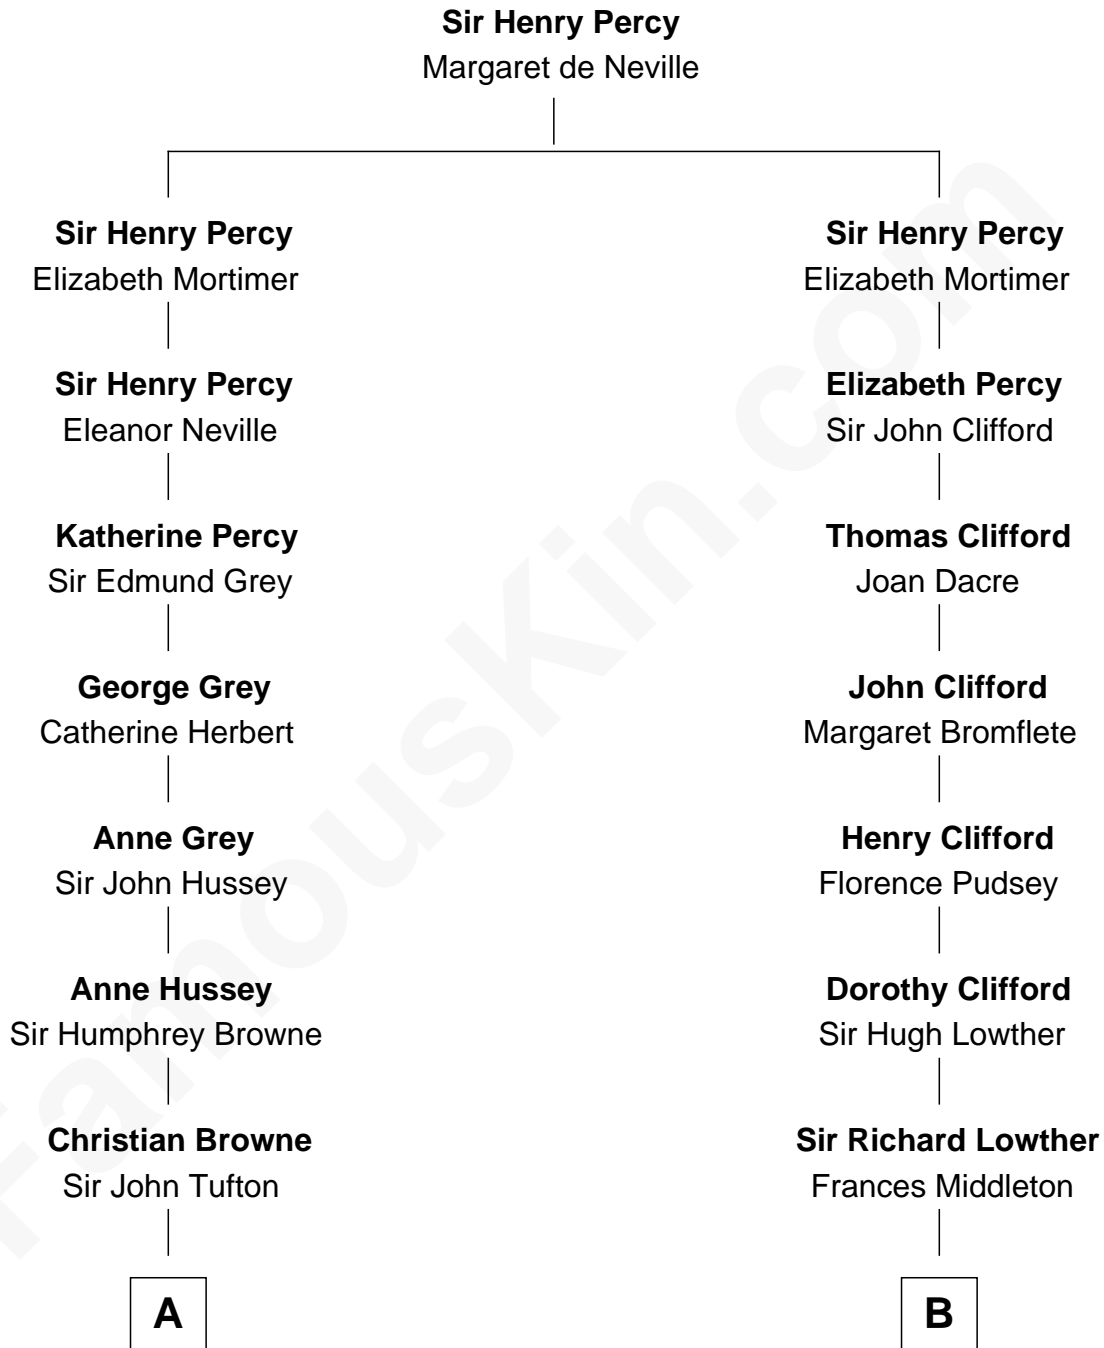

FamousKin.com

Relationship Chart of

Cara Delevingne

Fashion Model and Movie Actress

14th cousin 6 times removed of

Fletcher Christian

Leader of the mutiny on the Bounty

THE "BOUNTY" AT OAHU

C

Anne Margaret Faudel-Phillips

John Vincent Sheffield

Jane Armyne Sheffield

Sir Jocelyn Edward Greville Stevens

Pandora Anne Stevens

Charles Hamar Delevingne

Cara Delevingne