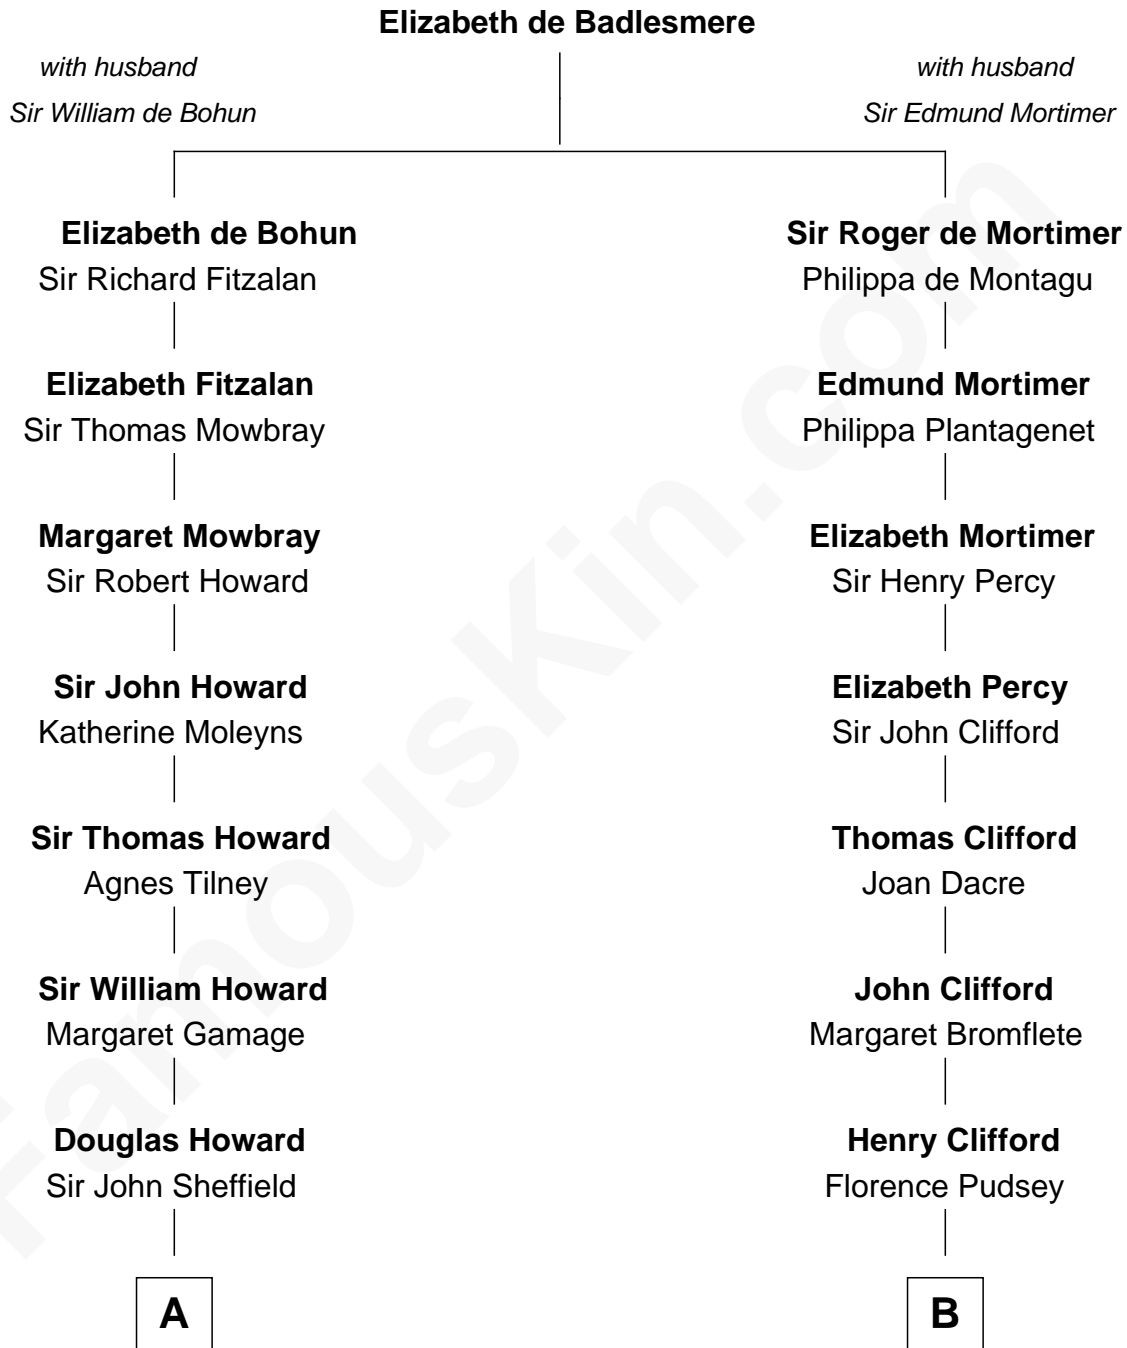

FamousKin.com

Relationship Chart of

Cara Delevingne

Fashion Model and Movie Actress

16th cousin 3 times removed of

Fletcher Christian

Leader of the mutiny on the Bounty

THE "BOUNTY" BY OSANBON

C

—
Jane Armyne Sheffield

Sir Jocelyn Edward Greville Stevens

—
Pandora Anne Stevens

Charles Hamar Delevingne

—
Cara Delevingne

Model and Actress

FamousKin.com