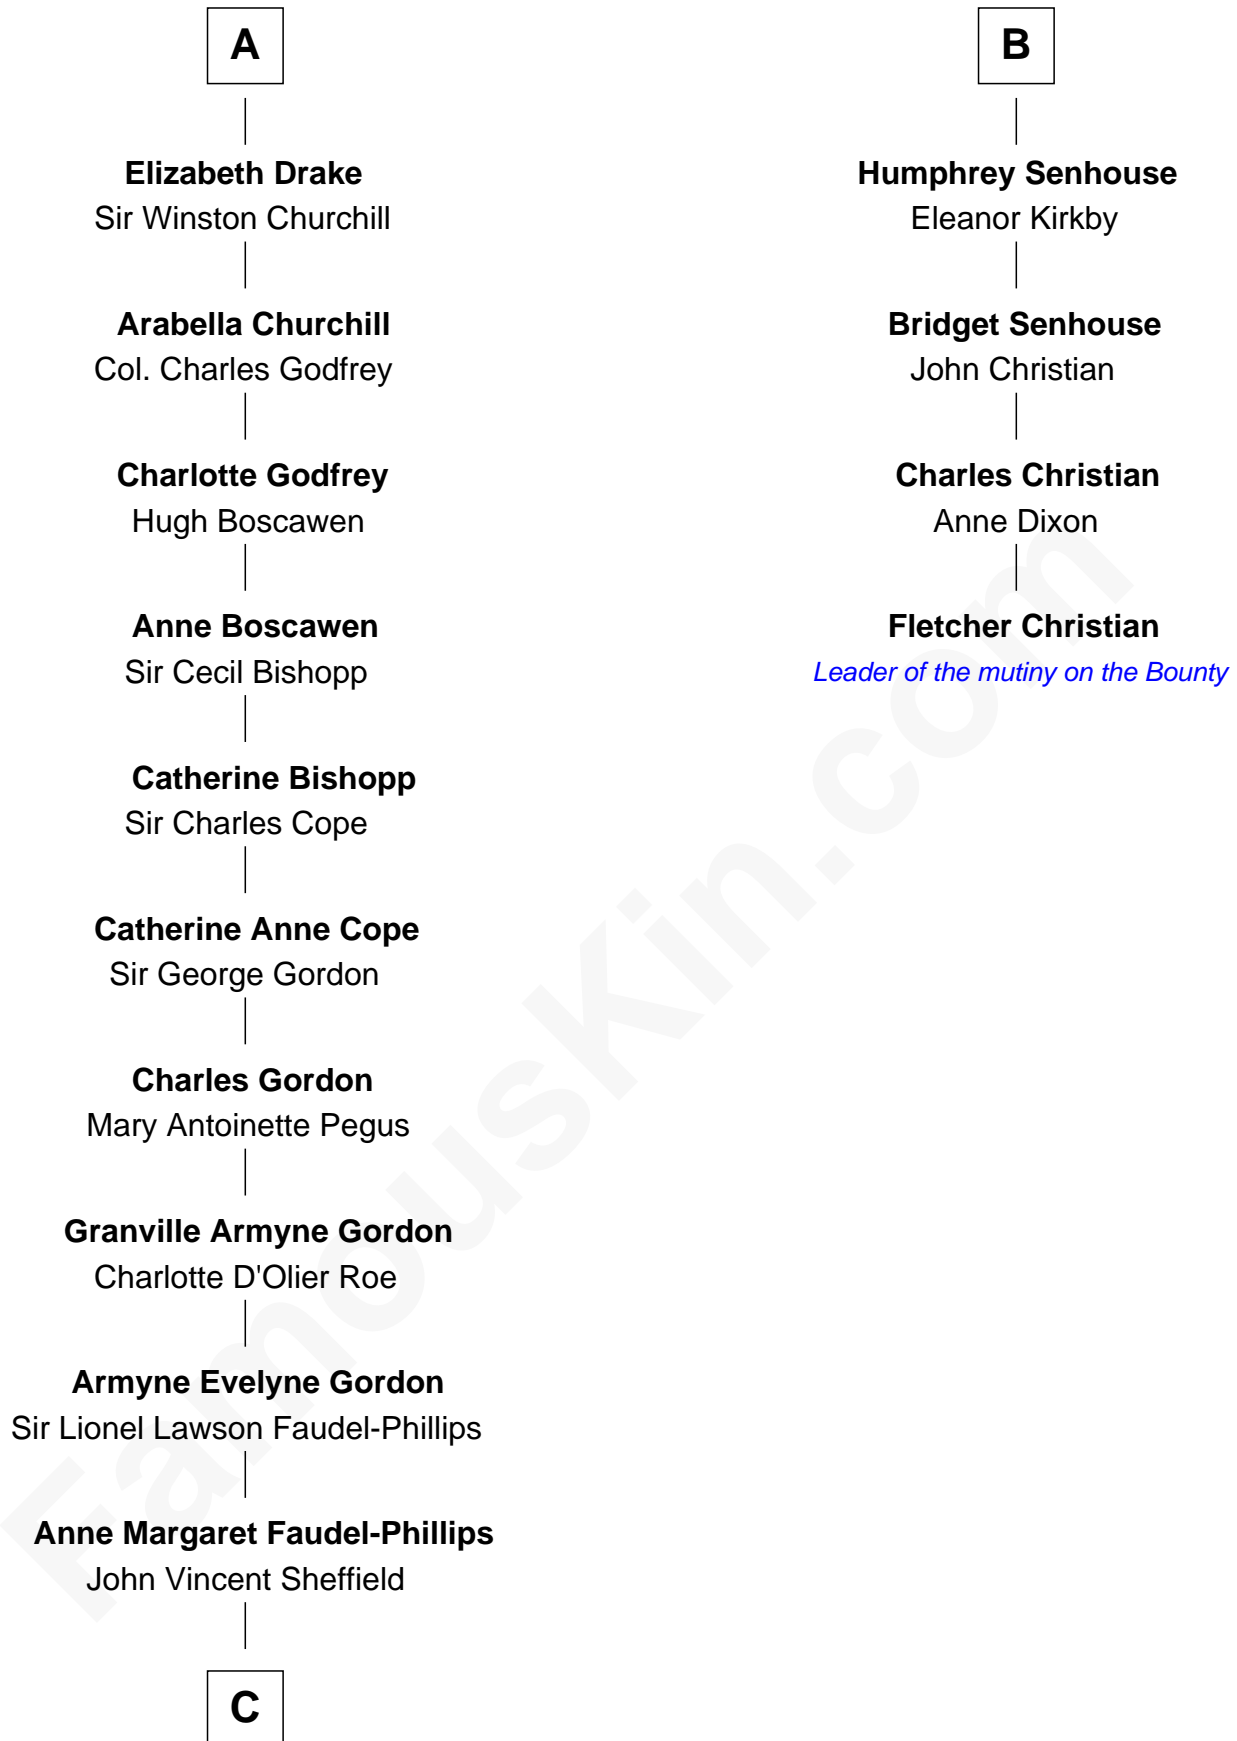

FamousKin.com

Relationship Chart of

Cara Delevingne

Fashion Model and Movie Actress

10th cousin 9 times removed of

Fletcher Christian

Leader of the mutiny on the Bounty

THE "BOUNTY" AT OAHU

Sir Miles Stapleton

Katherine de la Pole

C

—
Jane Armyne Sheffield

Sir Jocelyn Edward Greville Stevens

—
Pandora Anne Stevens

Charles Hamar Delevingne

—
Cara Delevingne