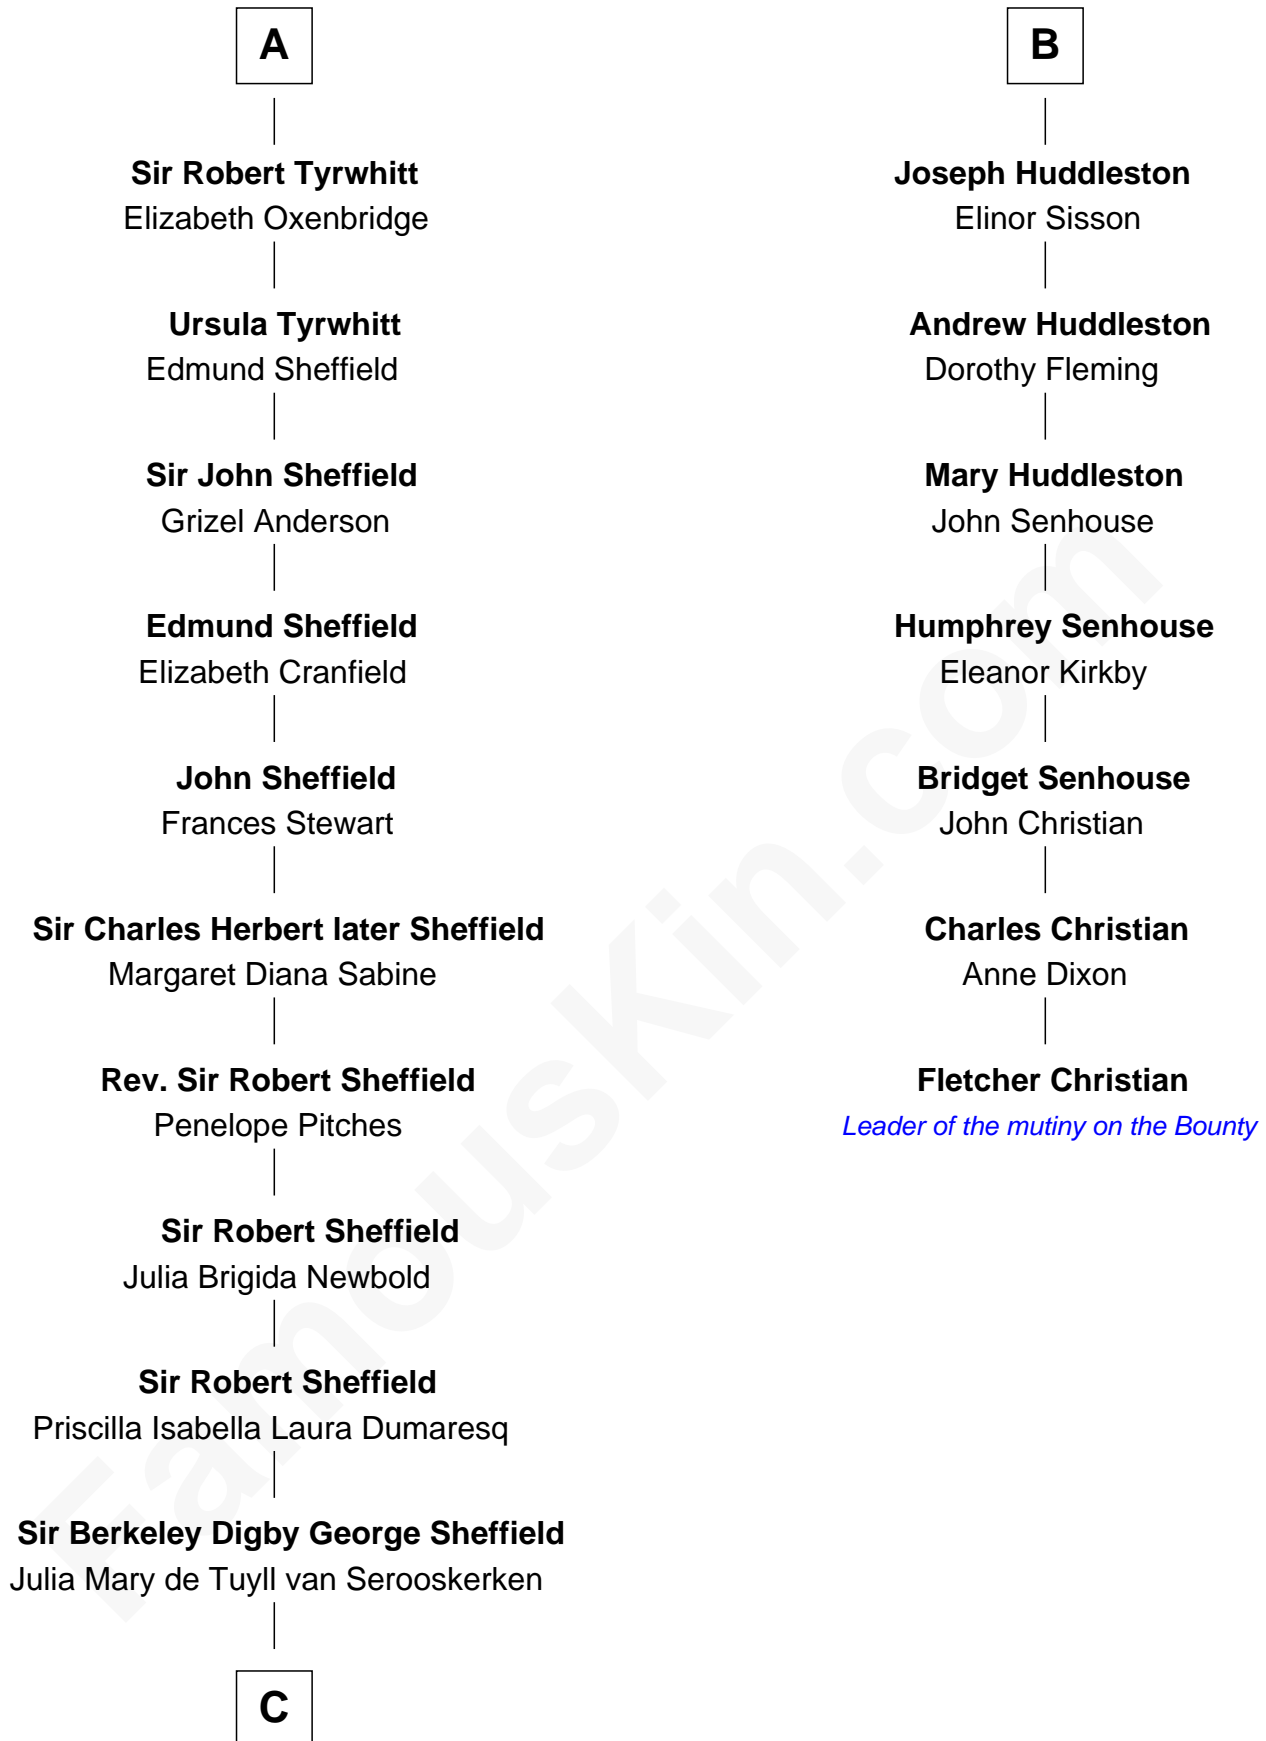

## Relationship Chart of

### Cara Delevingne

*Fashion Model and Movie Actress*

**13th cousin 7 times removed of**

### Fletcher Christian

*Leader of the mutiny on the Bounty*

THE "BOUNTY" AT OAHU

**C**

**John Vincent Sheffield**  
Anne Margaret Faudel-Phillips

**Jane Armyne Sheffield**  
Sir Jocelyn Edward Greville Stevens