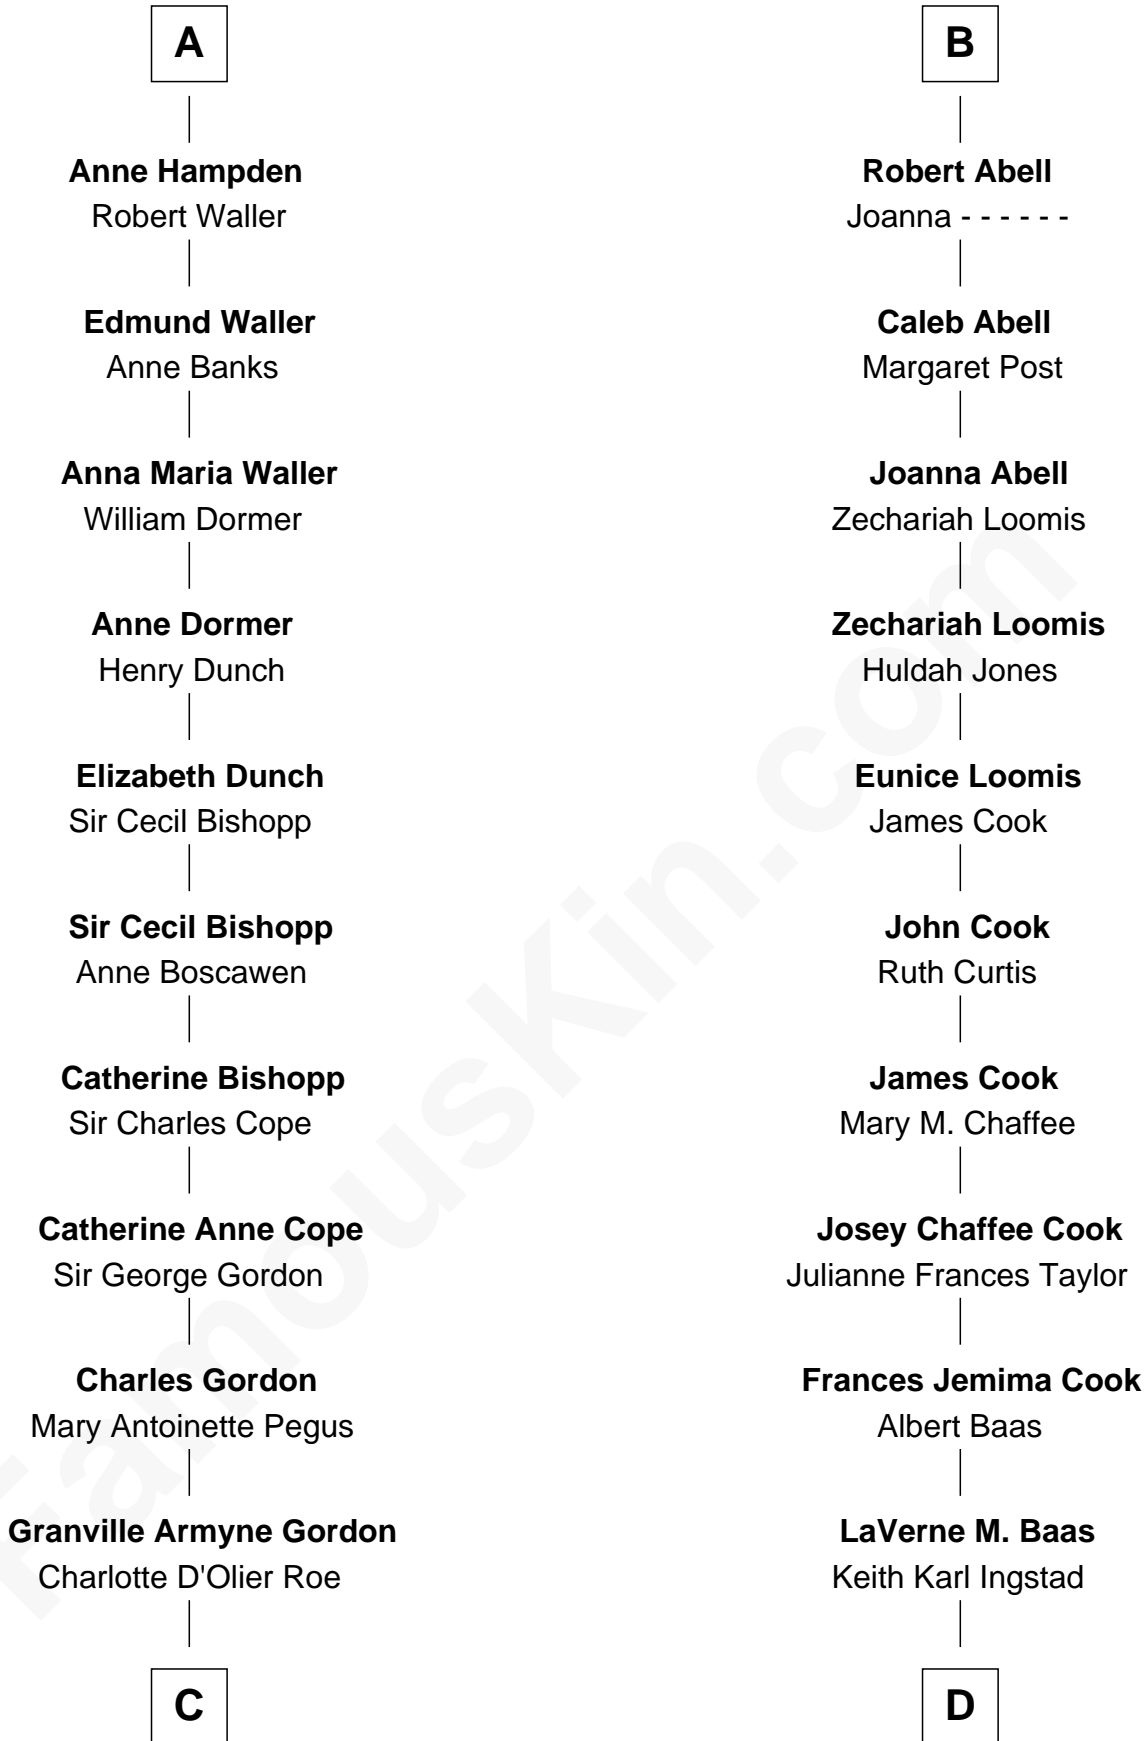

FamousKin.com

Relationship Chart of

Cara Delevingne

Fashion Model and Movie Actress

18th cousin 3 times removed of

Amber Stevens West

TV and Movie Actress

Sir Walter Blount

Sir George Cotton

Mary Onley

Richard Cotton

Mary Mainwaring

Frances Cotton

George Abell

B

C

Armyne Evelyne Gordon
Sir Lionel Lawson Faudel-Phillips

Anne Margaret Faudel-Phillips
John Vincent Sheffield

Jane Armyne Sheffield
Sir Jocelyn Edward Greville Stevens

Pandora Anne Stevens
Charles Hamar Delevingne