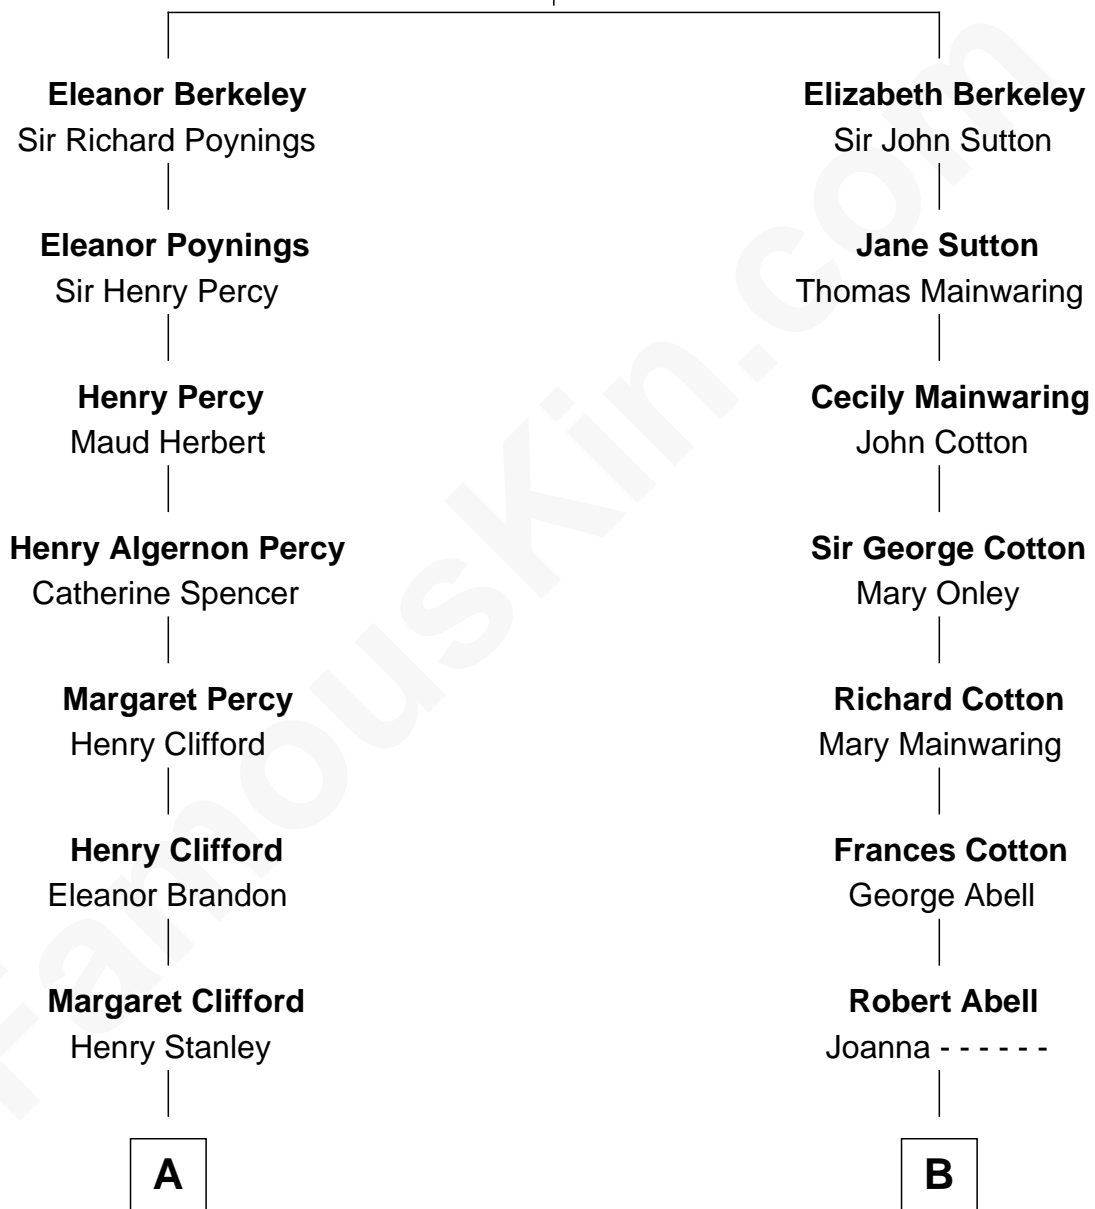

## Relationship Chart of

### Cara Delevingne

*Fashion Model and Movie Actress*

17th cousin 4 times removed of

### Amber Stevens West

*TV and Movie Actress*

**Sir John Berkeley**  
Elizabeth Betteshorne

**C**

**Armyne Evelyne Gordon**

Sir Lionel Lawson Faudel-Phillips

**Anne Margaret Faudel-Phillips**

John Vincent Sheffield