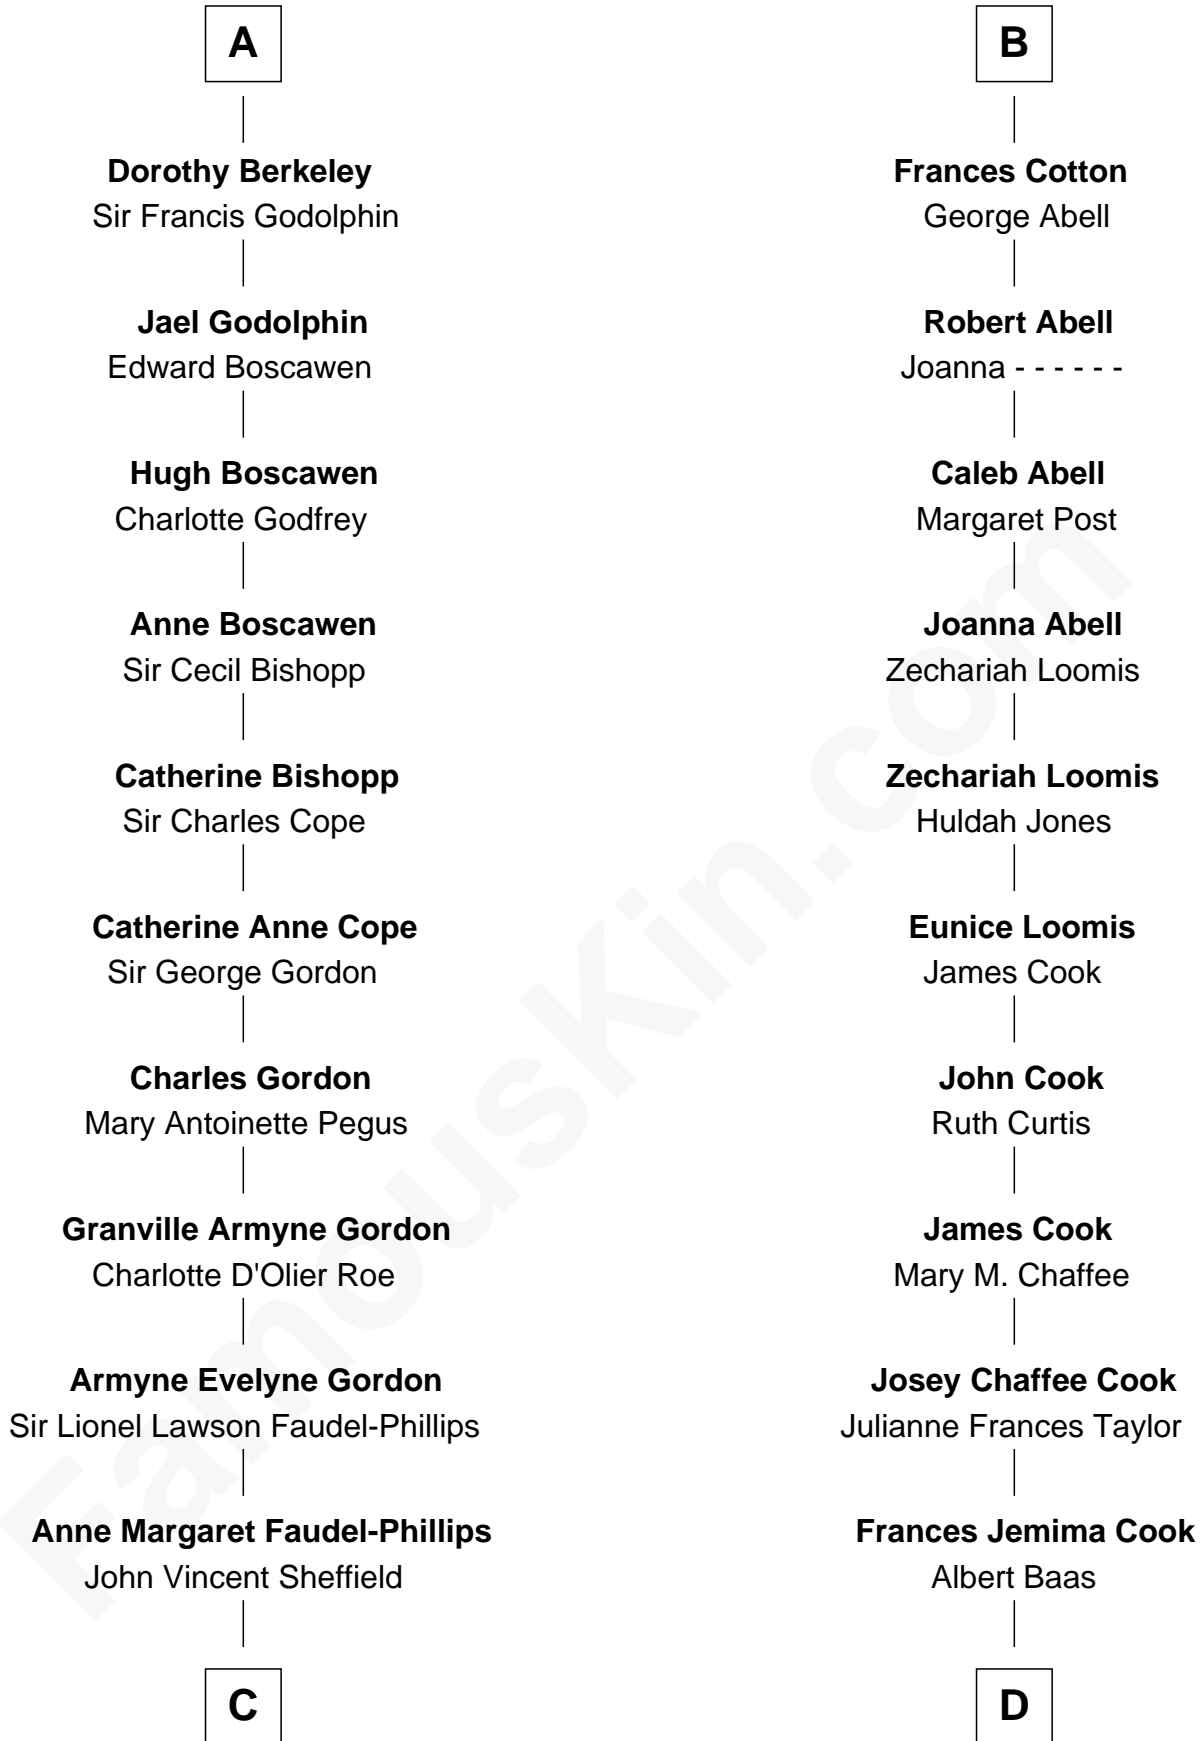

# FamousKin.com Relationship Chart of

**Cara Delevingne**

*Fashion Model and Movie Actress*

19th cousin of

**Amber Stevens West**

*TV and Movie Actress*

**Sir Edmund Ferrers**

Ellen Roche

**C**

**Jane Armyne Sheffield**  
Sir Jocelyn Edward Greville Stevens

**Pandora Anne Stevens**  
Charles Hamar Delevingne

**Cara Delevingne**  
*Model and Actress*

**D**

**LaVerne M. Baas**  
Keith Karl Ingstad