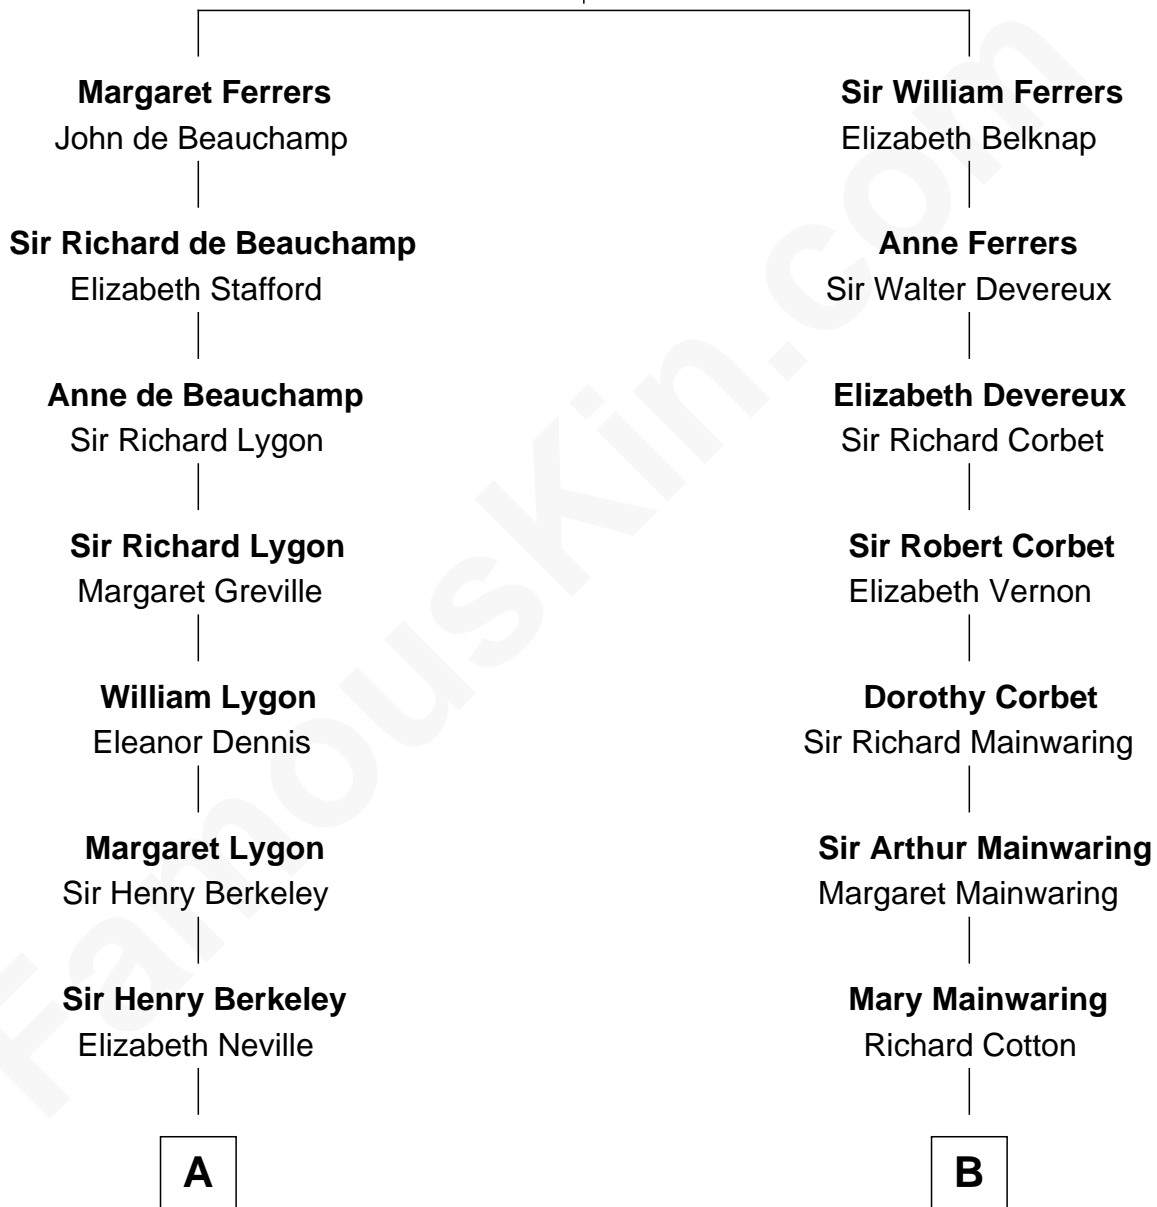

# FamousKin.com Relationship Chart of

**Cara Delevingne**

*Fashion Model and Movie Actress*

19th cousin of

**Amber Stevens West**

*TV and Movie Actress*

**Sir Edmund Ferrers**

Ellen Roche

**C**

**Jane Armyne Sheffield**  
Sir Jocelyn Edward Greville Stevens

**Pandora Anne Stevens**  
Charles Hamar Delevingne

**Cara Delevingne**  
*Model and Actress*

**D**

**LaVerne M. Baas**  
Keith Karl Ingstad