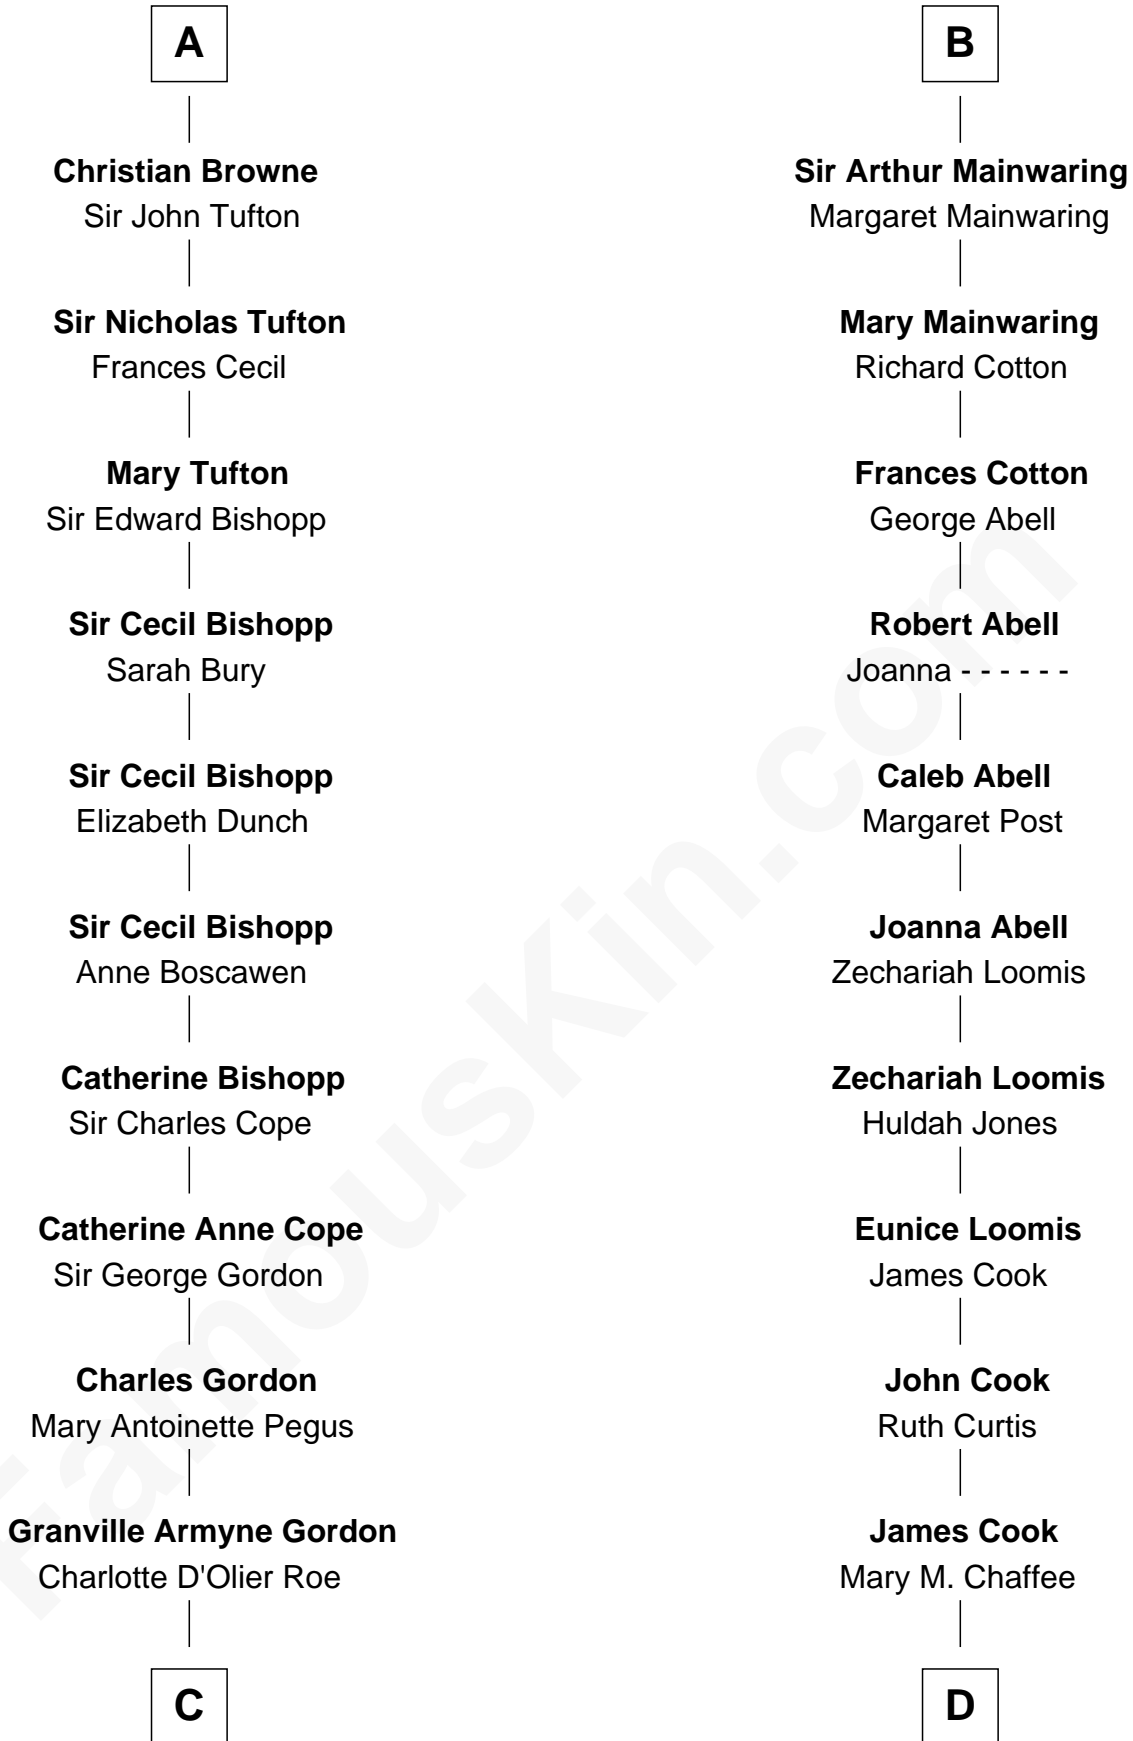

FamousKin.com Relationship Chart of

Cara Delevingne

Fashion Model and Movie Actress

21st cousin of

Amber Stevens West

TV and Movie Actress

C

Armyne Evelyne Gordon
Sir Lionel Lawson Faudel-Phillips

Anne Margaret Faudel-Phillips
John Vincent Sheffield

Jane Armyne Sheffield
Sir Jocelyn Edward Greville Stevens

Pandora Anne Stevens
Charles Hamar Delevingne

Cara Delevingne
Model and Actress

D

Josey Chaffee Cook
Julianne Frances Taylor