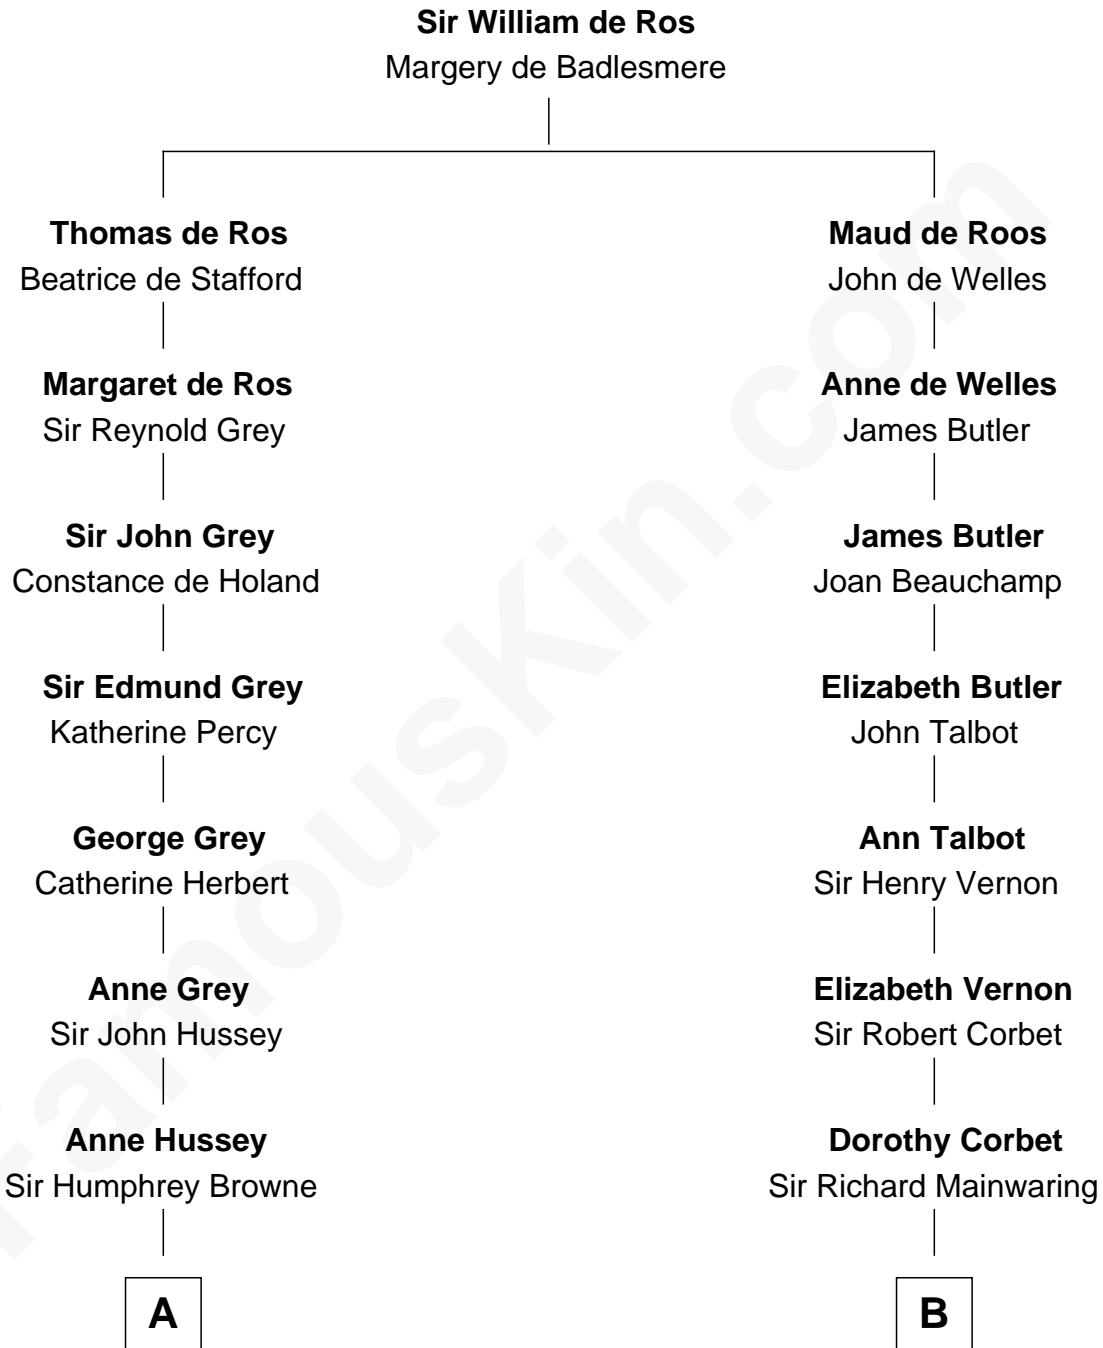

FamousKin.com Relationship Chart of

Cara Delevingne

Fashion Model and Movie Actress

21st cousin of

Amber Stevens West

TV and Movie Actress

C

Armyne Evelyne Gordon
Sir Lionel Lawson Faudel-Phillips

Anne Margaret Faudel-Phillips
John Vincent Sheffield

Jane Armyne Sheffield
Sir Jocelyn Edward Greville Stevens

Pandora Anne Stevens
Charles Hamar Delevingne

Cara Delevingne
Model and Actress

D

Josey Chaffee Cook
Julianne Frances Taylor