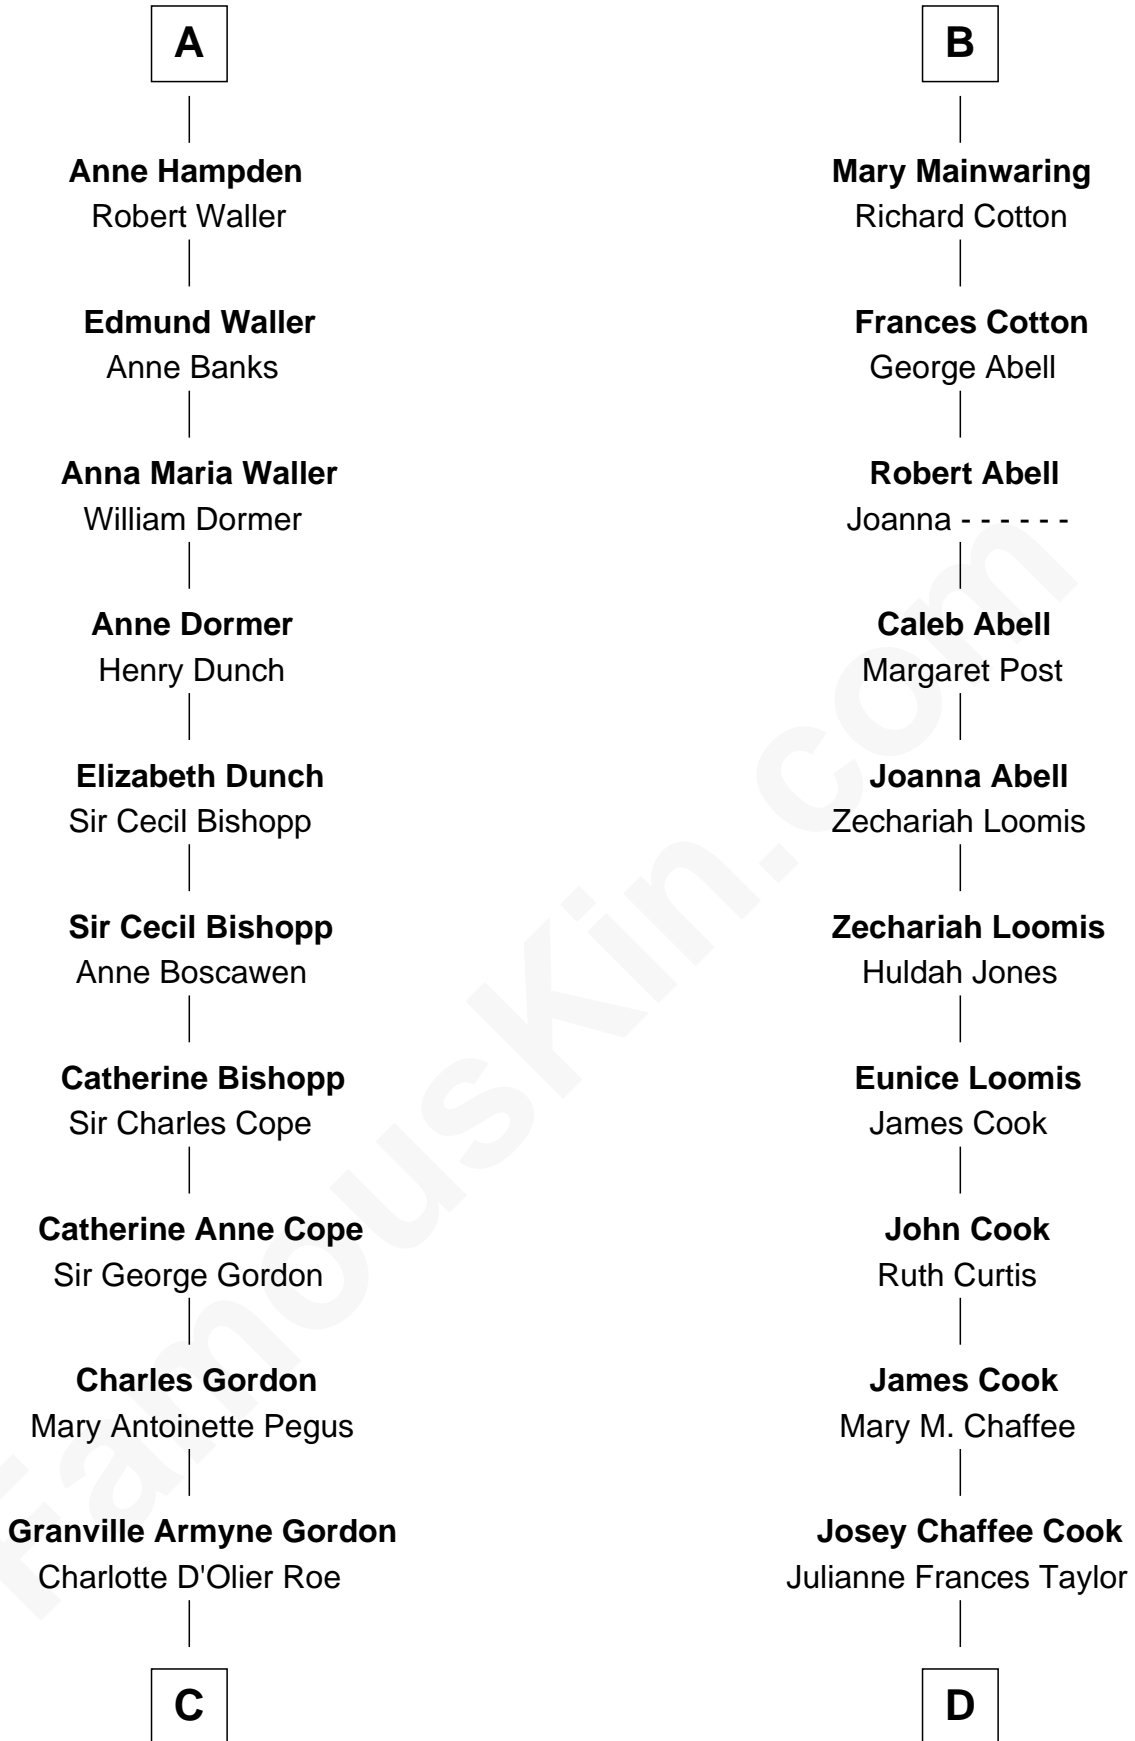

FamousKin.com

Relationship Chart of

Cara Delevingne

Fashion Model and Movie Actress

20th cousin 1 time removed of

Amber Stevens West

TV and Movie Actress

John de Welles

Anne de Welles

James Butler

James Butler

Joan Beauchamp

Elizabeth Butler

John Talbot

Ann Talbot

Sir Henry Vernon

Elizabeth Vernon

Sir Robert Corbet

Dorothy Corbet

Sir Richard Mainwaring

Sir Arthur Mainwaring

Margaret Mainwaring

B

C