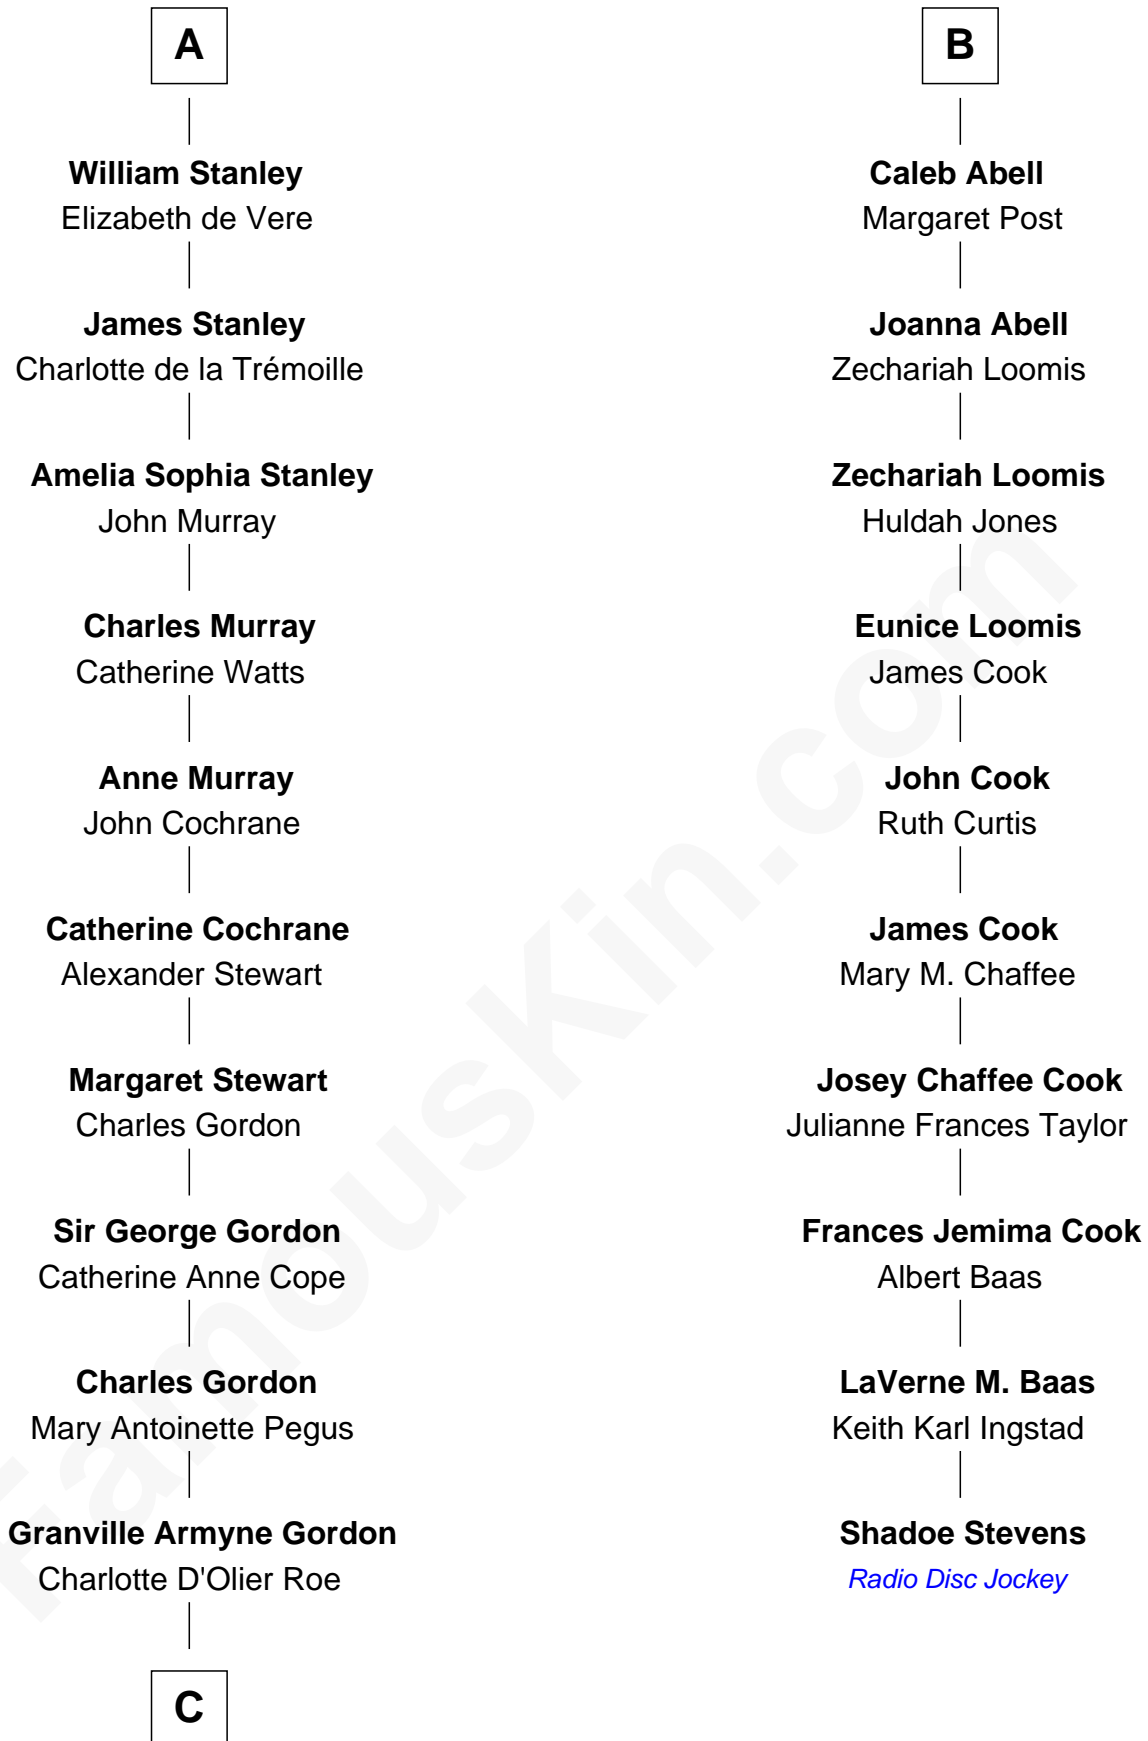

FamousKin.com

Relationship Chart of

Cara Delevingne

Fashion Model and Movie Actress

16th cousin 5 times removed of

Shadoe Stevens

Radio Disc Jockey

Sir John Berkeley
Elizabeth Betteshorne

C

Armyne Evelyne Gordon

Sir Lionel Lawson Faudel-Phillips

Anne Margaret Faudel-Phillips

John Vincent Sheffield

Jane Armyne Sheffield

Sir Jocelyn Edward Greville Stevens

Pandora Anne Stevens