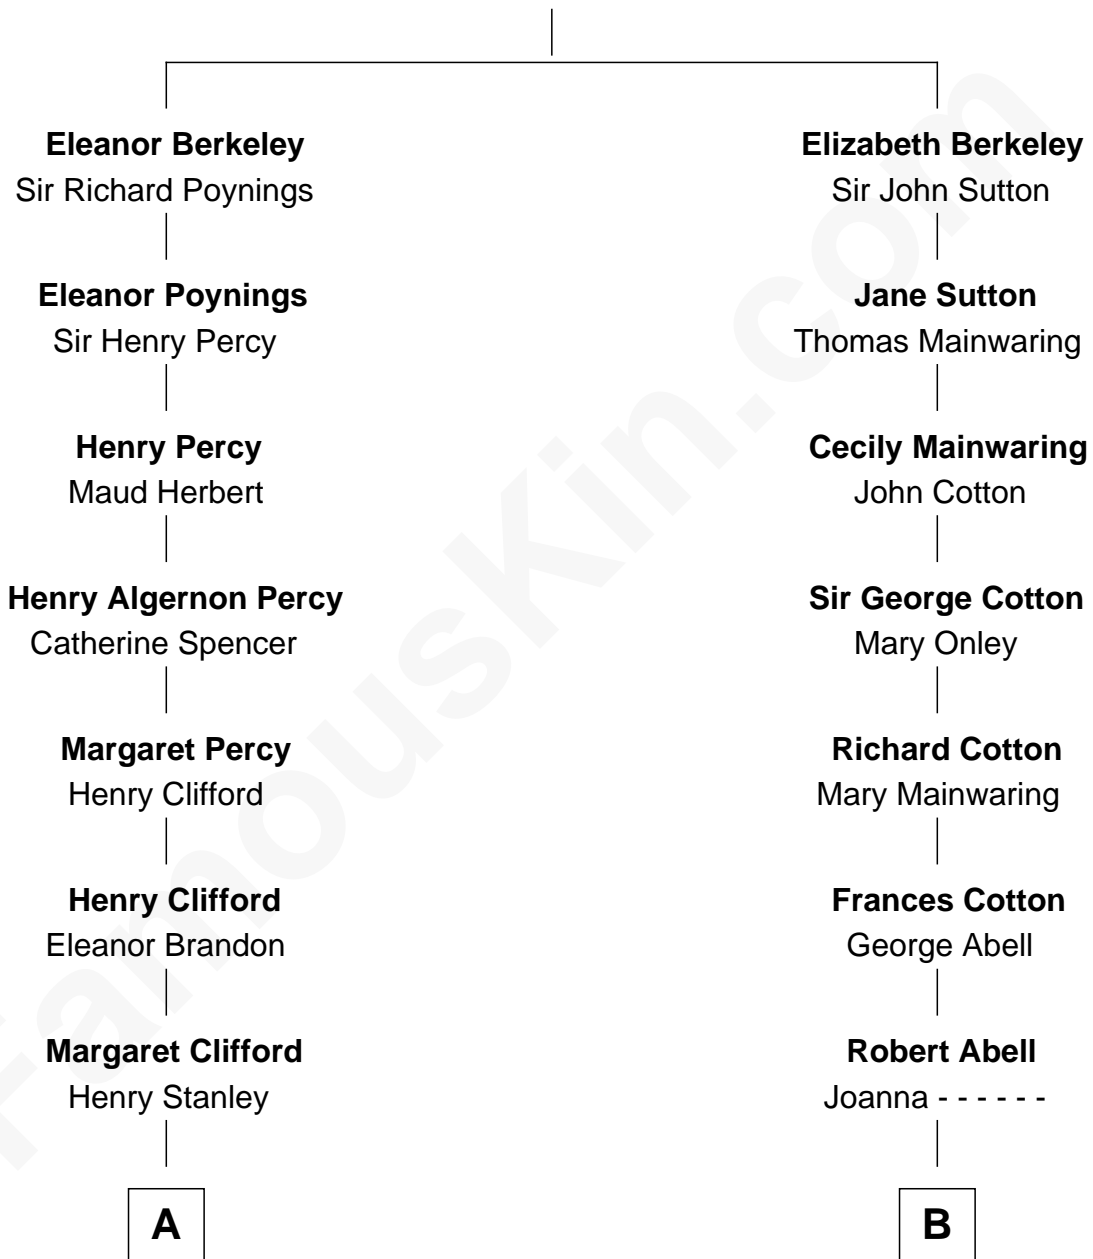

FamousKin.com

Relationship Chart of

Cara Delevingne

Fashion Model and Movie Actress

16th cousin 5 times removed of

Shadoe Stevens

Radio Disc Jockey

Sir John Berkeley
Elizabeth Betteshorne

C

Armyne Evelyne Gordon

Sir Lionel Lawson Faudel-Phillips

Anne Margaret Faudel-Phillips

John Vincent Sheffield

Jane Armyne Sheffield

Sir Jocelyn Edward Greville Stevens

Pandora Anne Stevens