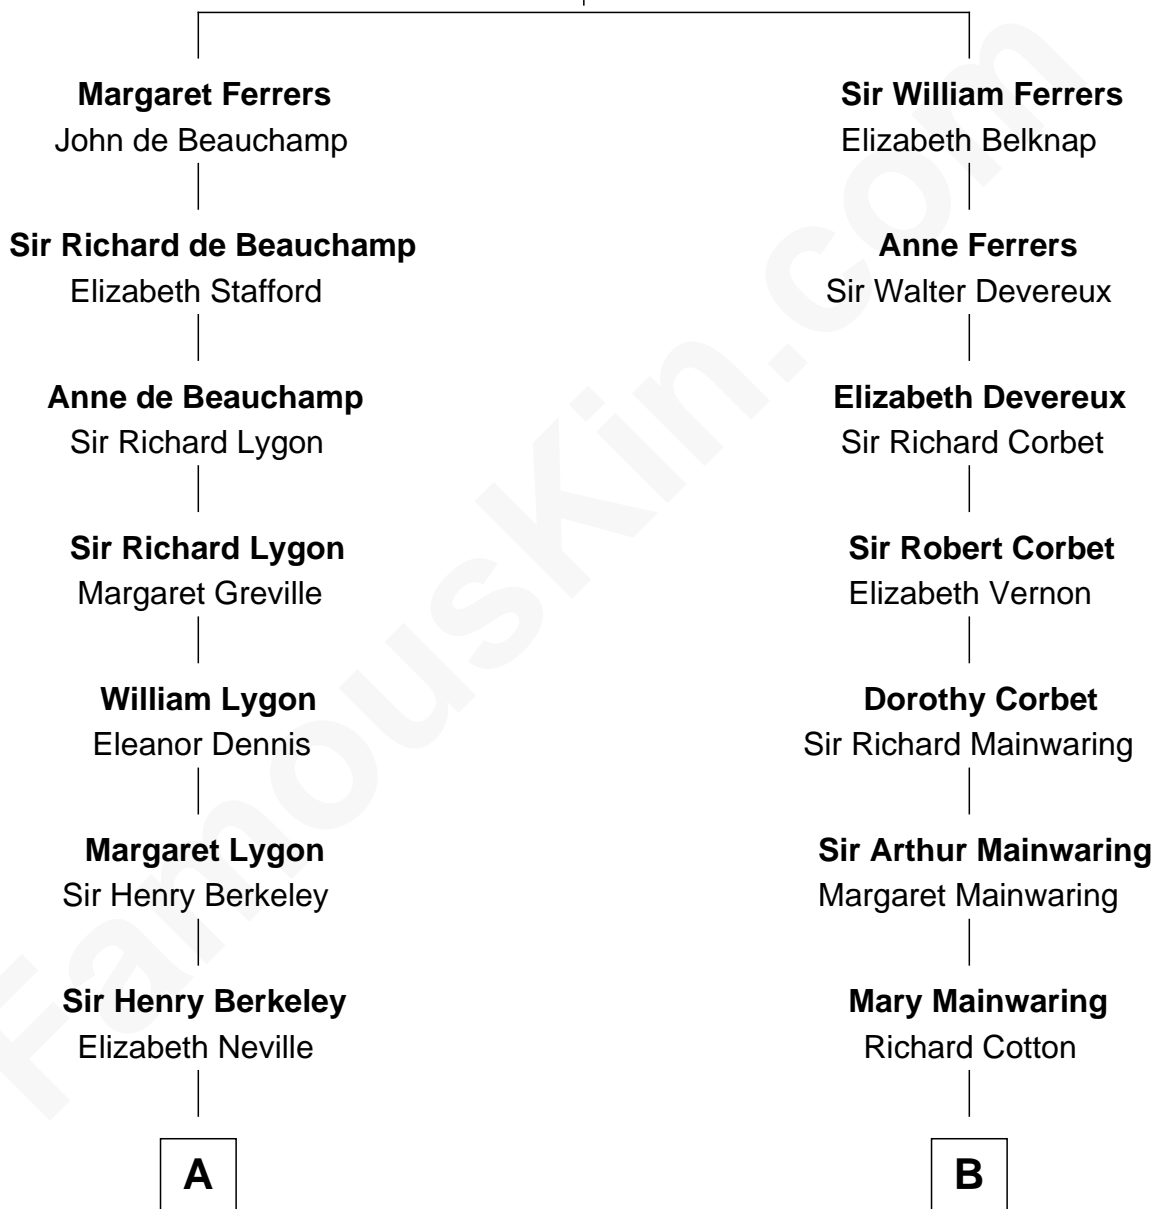

FamousKin.com

Relationship Chart of

Cara Delevingne

Fashion Model and Movie Actress

18th cousin 1 time removed of

Shadoe Stevens

Radio Disc Jockey

Sir Edmund Ferrers

Ellen Roche

C

Jane Armyne Sheffield
Sir Jocelyn Edward Greville Stevens

Pandora Anne Stevens
Charles Hamar Delevingne

Cara Delevingne
Model and Actress

D

LaVerne M. Baas
Keith Karl Ingstad

Shadoe Stevens
Radio Disc Jockey