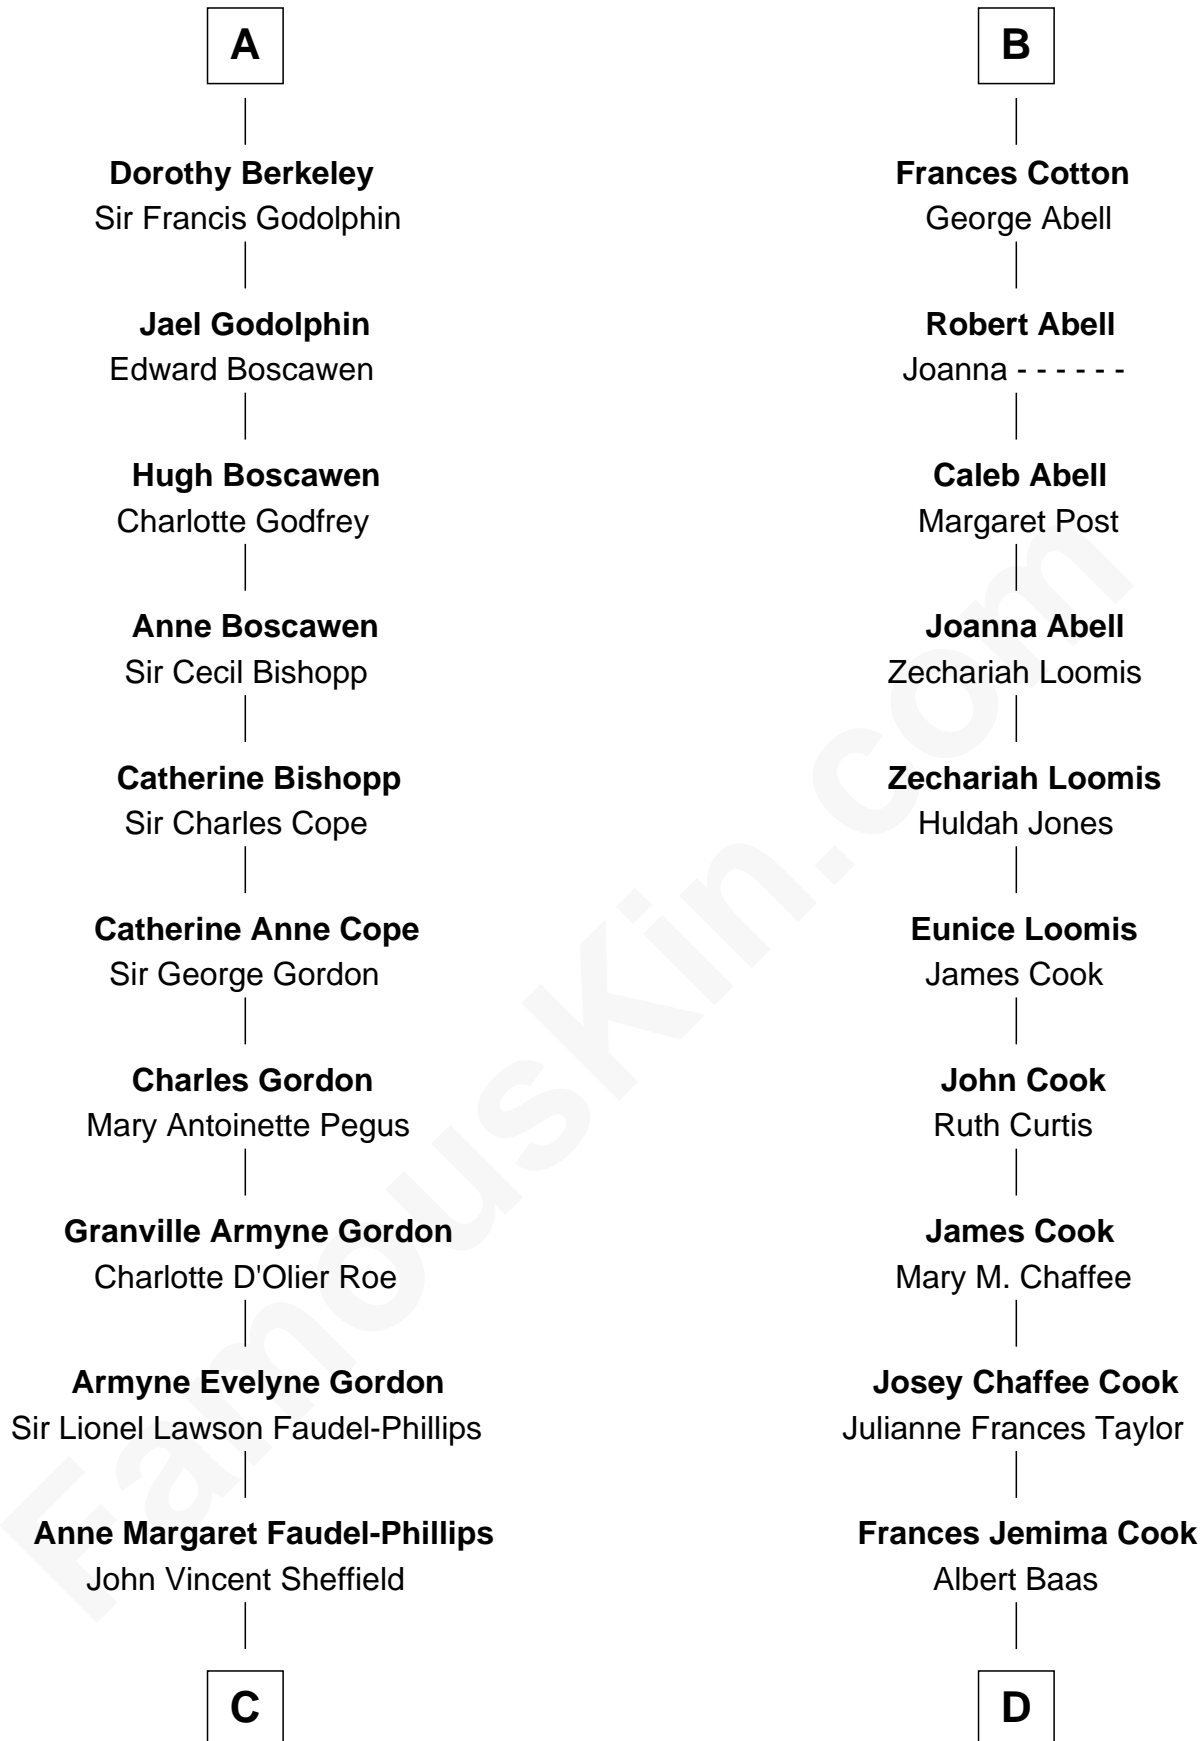

FamousKin.com

Relationship Chart of

Cara Delevingne

Fashion Model and Movie Actress

18th cousin 1 time removed of

Shadoe Stevens

Radio Disc Jockey

Sir Edmund Ferrers

Ellen Roche

C

Jane Armyne Sheffield
Sir Jocelyn Edward Greville Stevens

Pandora Anne Stevens
Charles Hamar Delevingne

Cara Delevingne
Model and Actress

D

LaVerne M. Baas
Keith Karl Ingstad

Shadoe Stevens
Radio Disc Jockey