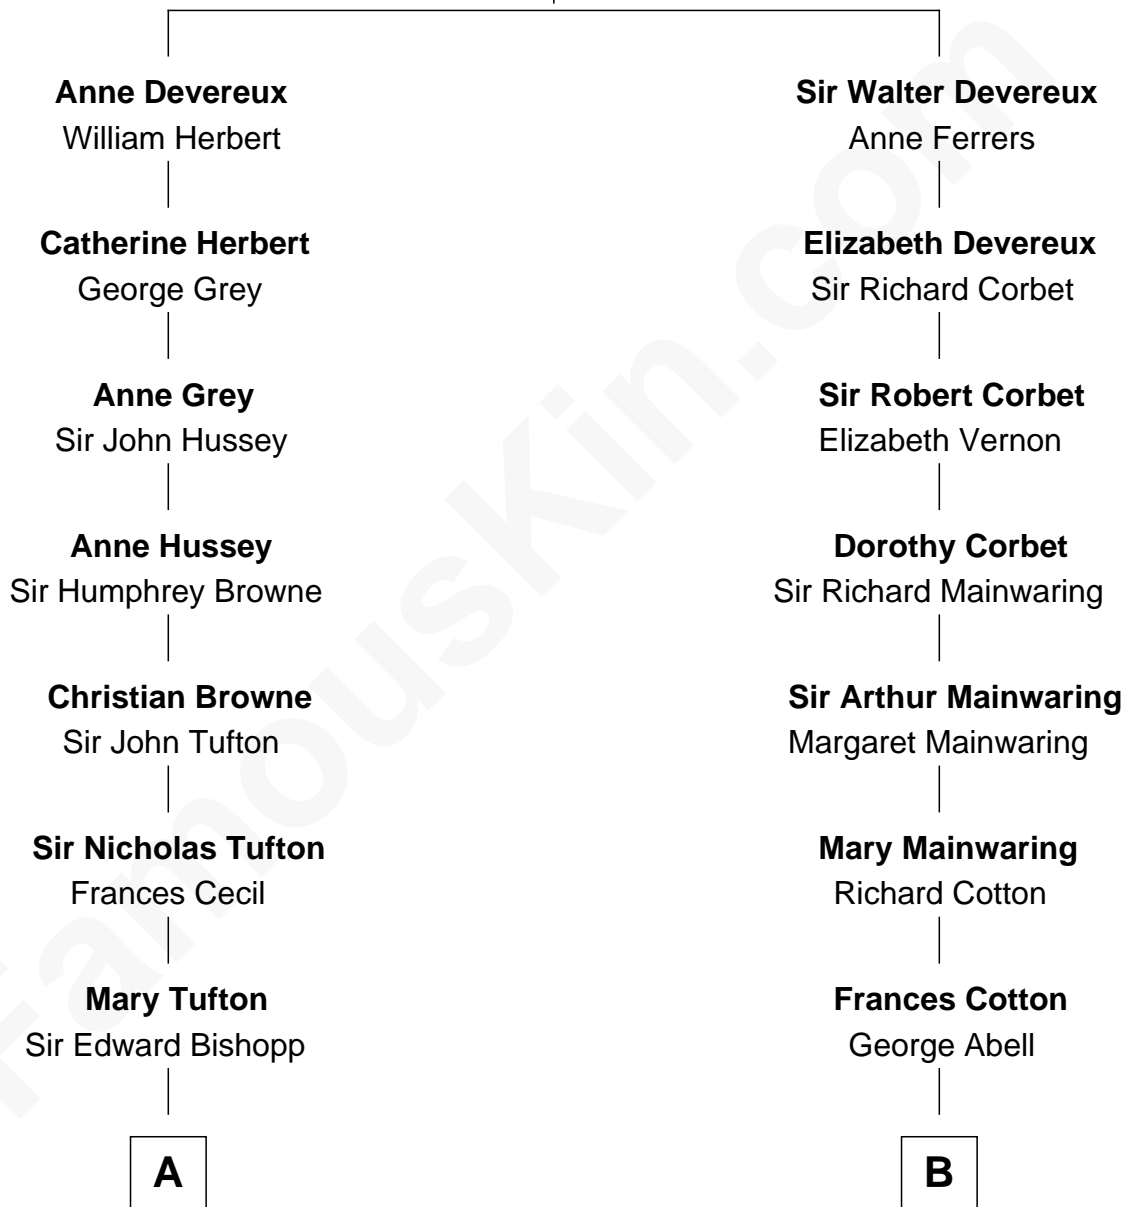

## Relationship Chart of

### Cara Delevingne

*Fashion Model and Movie Actress*

17th cousin 1 time removed of

### Shadoe Stevens

*Radio Disc Jockey*

**Sir Walter Devereux**

Elizabeth Merbery

**C**

**Pandora Anne Stevens**  
Charles Hamar Delevingne

**Cara Delevingne**  
*Model and Actress*

FamousKin.com