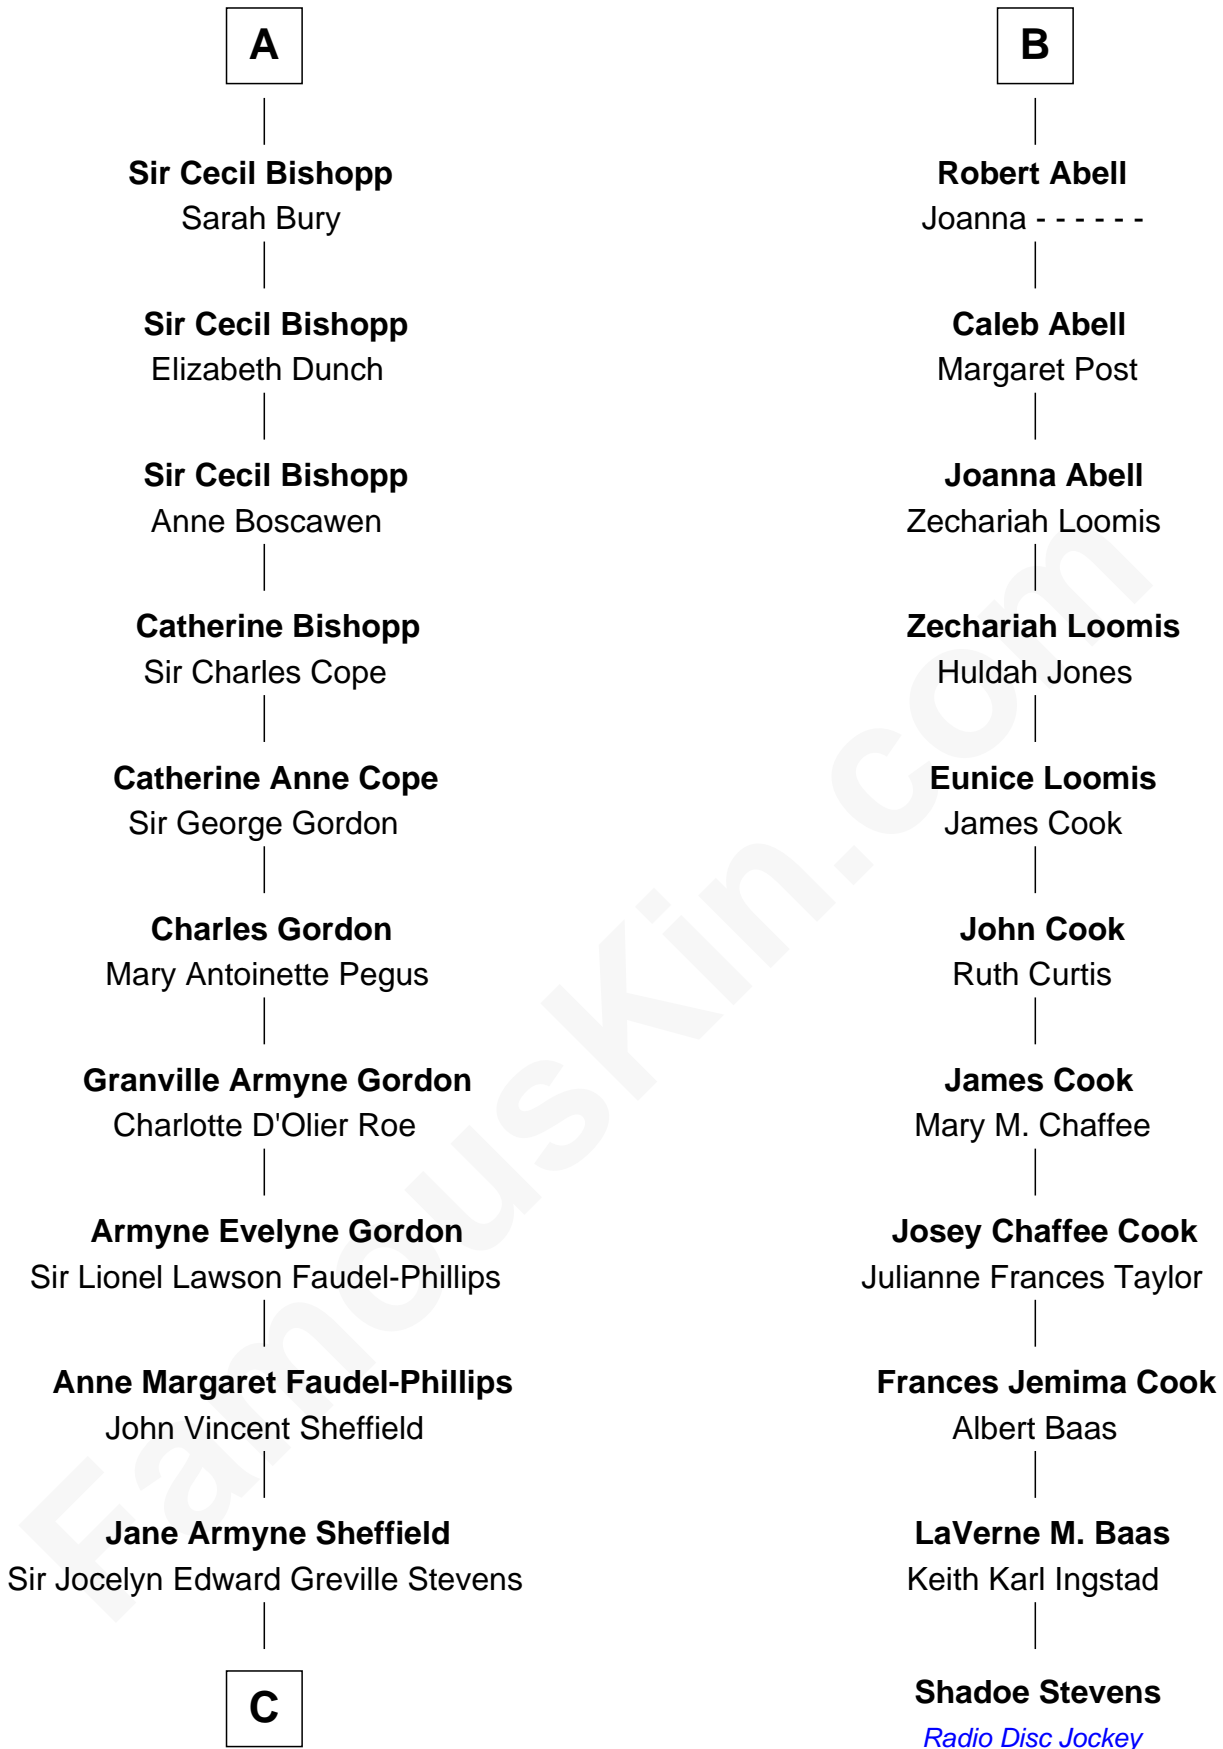

### Cara Delevingne

*Fashion Model and Movie Actress*

17th cousin 1 time removed of

### Shadoe Stevens

*Radio Disc Jockey*

**Sir Walter Devereux**

Elizabeth Merbery

**C**

**Pandora Anne Stevens**  
Charles Hamar Delevingne

**Cara Delevingne**  
*Model and Actress*

FamousKin.com