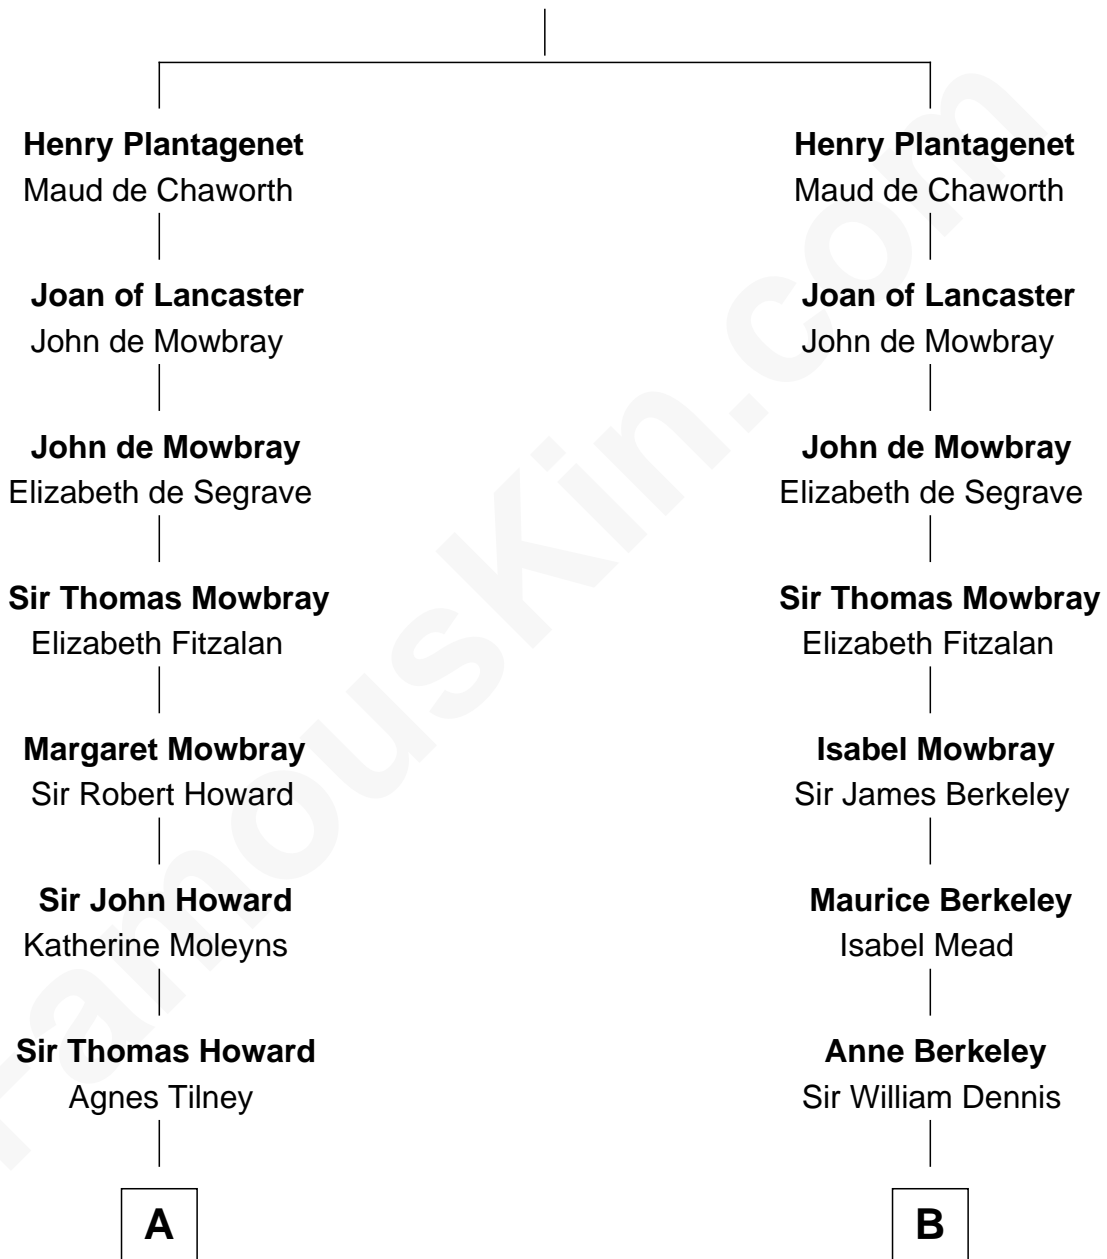

FamousKin.com

Relationship Chart of

Cara Delevingne

Fashion Model and Movie Actress

20th cousin 1 time removed of

Clare Eames

Silent Movie Actress

Edmund Plantagenet

Blanche of Artois

C

Sir Berkeley Digby George Sheffield
Julia Mary de Tuyll van Serooskerken

John Vincent Sheffield
Anne Margaret Faudel-Phillips

Jane Armyne Sheffield
Sir Jocelyn Edward Greville Stevens

Pandora Anne Stevens
Charles Hamar Delevingne