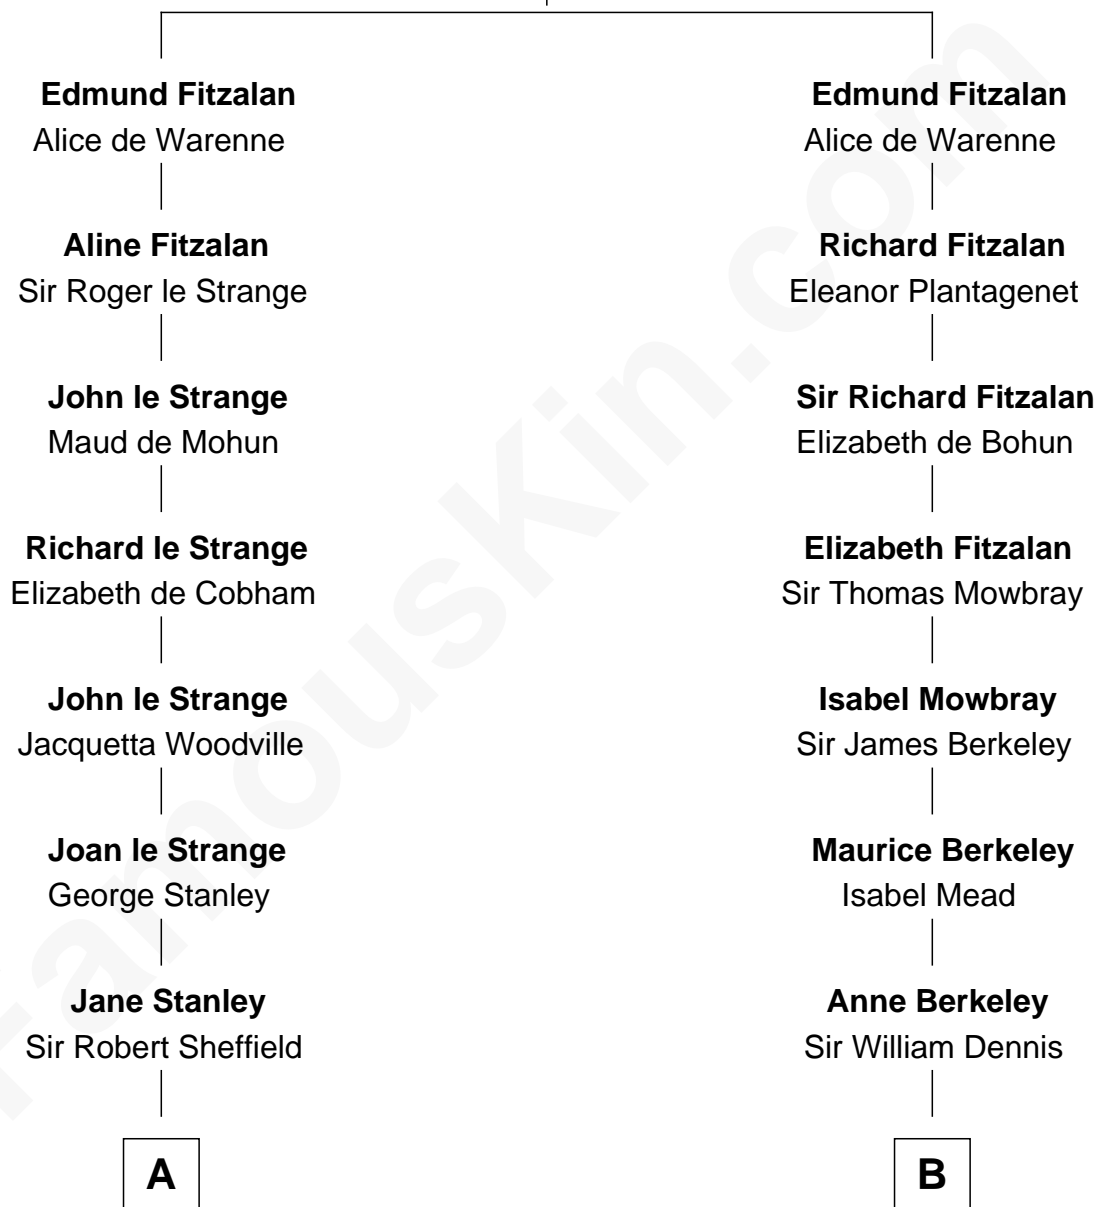

FamousKin.com

Relationship Chart of

Cara Delevingne

Fashion Model and Movie Actress

20th cousin 1 time removed of

Clare Eames

Silent Movie Actress

Richard Fitzalan

Alice de Saluzzo

C

Sir Berkeley Digby George Sheffield
Julia Mary de Tuyll van Serooskerken

John Vincent Sheffield
Anne Margaret Faudel-Phillips

Jane Armyne Sheffield
Sir Jocelyn Edward Greville Stevens

Pandora Anne Stevens
Charles Hamar Delevingne