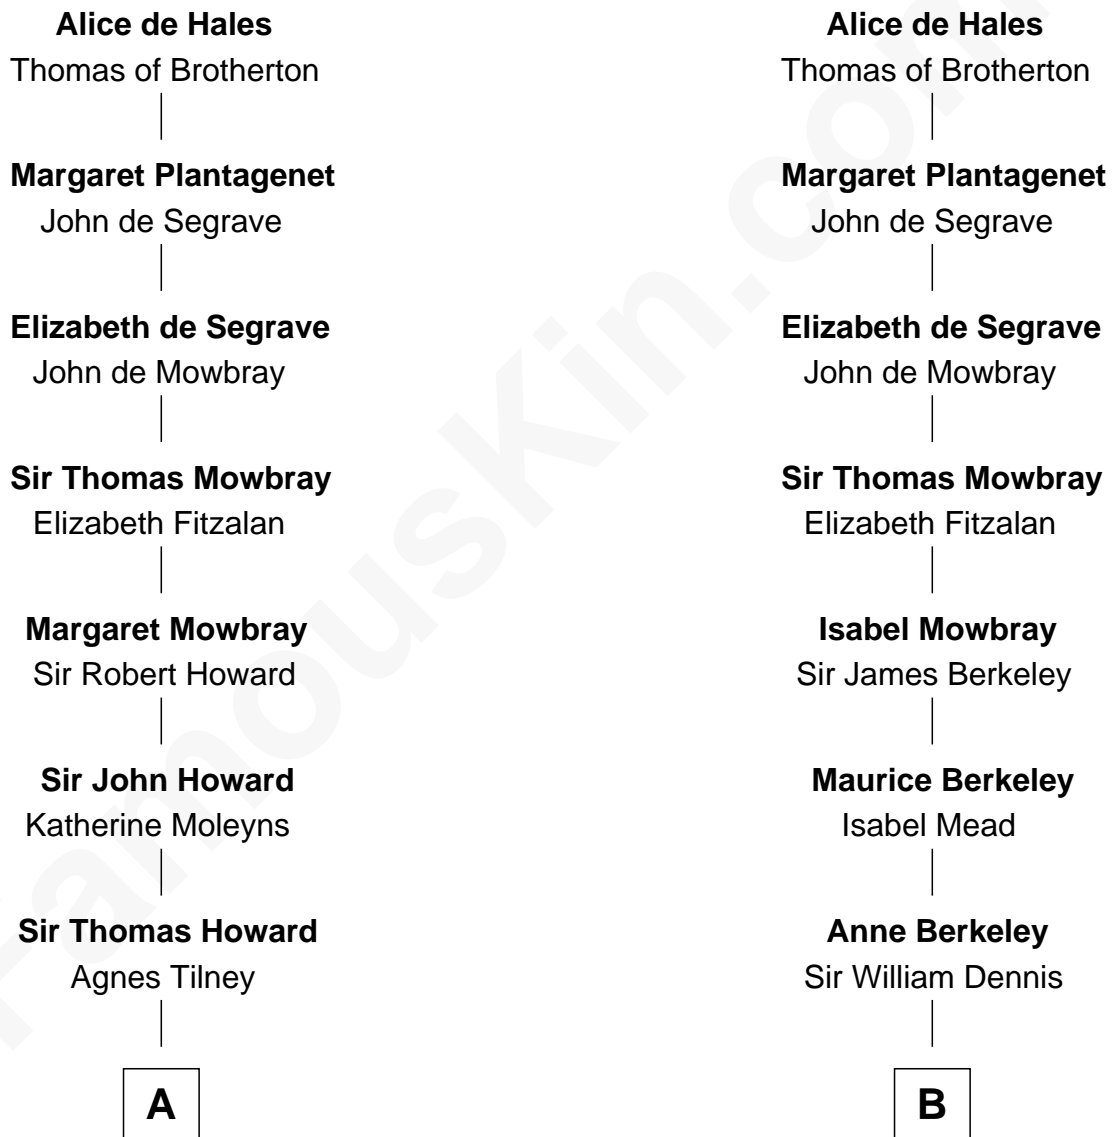

FamousKin.com

Relationship Chart of

Cara Delevingne

Fashion Model and Movie Actress

20th cousin 1 time removed of

Clare Eames

Silent Movie Actress

Sir Roger de Hales

Alice Skogan

C

Sir Berkeley Digby George Sheffield
Julia Mary de Tuyll van Serooskerken

John Vincent Sheffield
Anne Margaret Faudel-Phillips

Jane Armyne Sheffield
Sir Jocelyn Edward Greville Stevens

Pandora Anne Stevens
Charles Hamar Delevingne