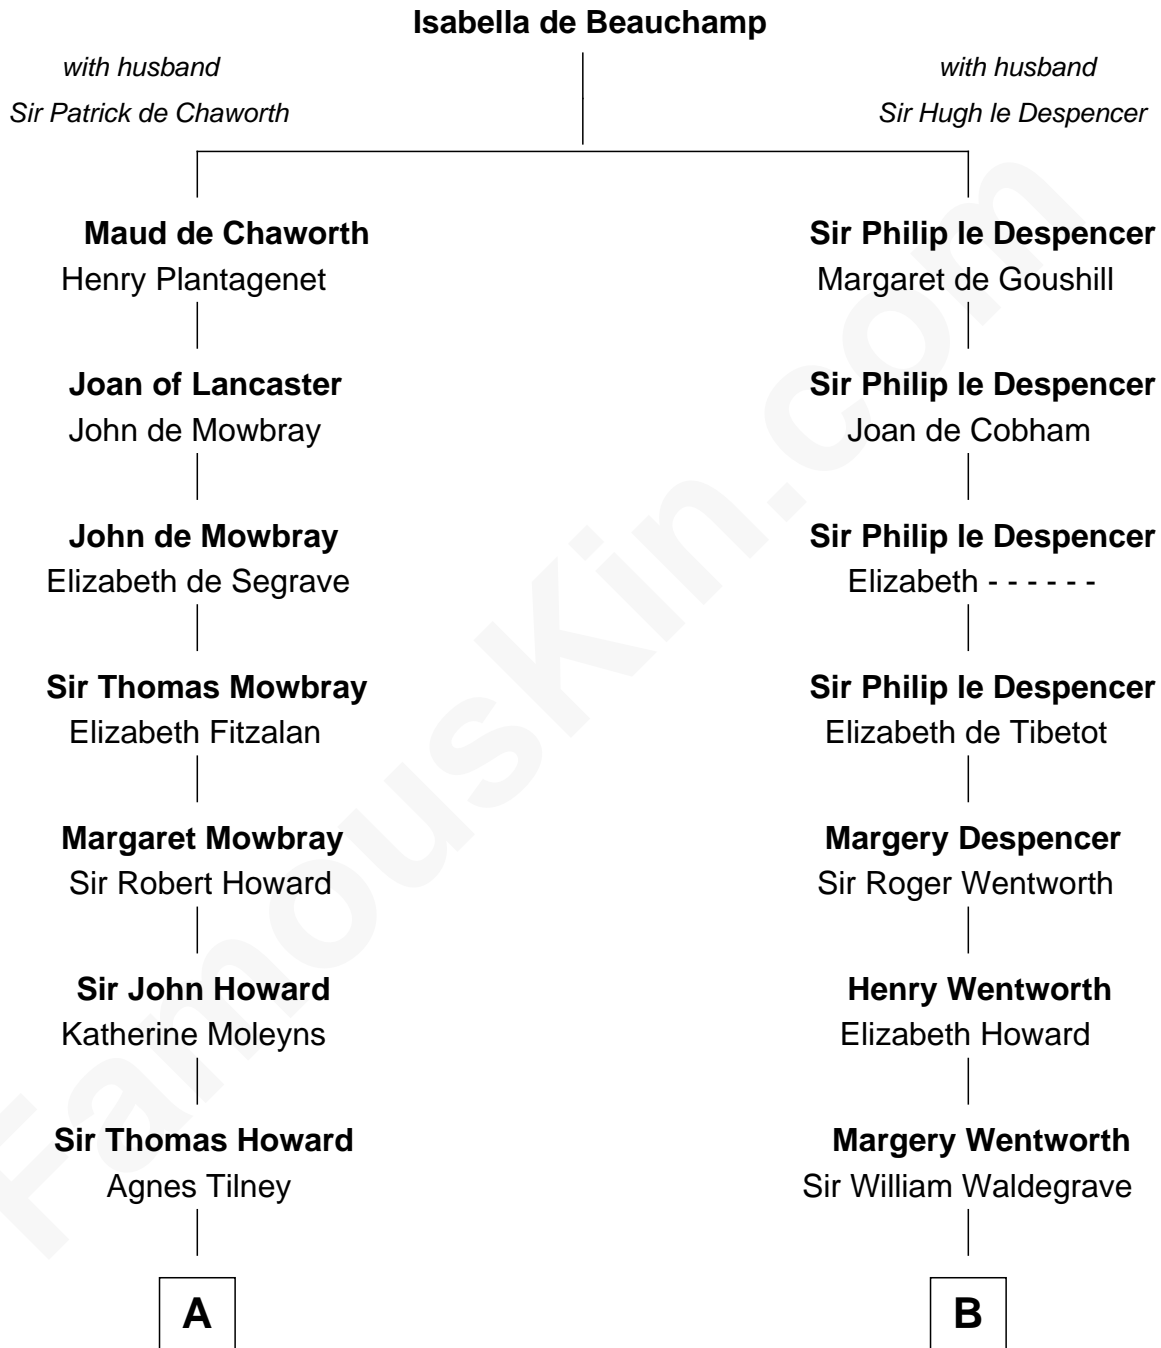

## Relationship Chart of

### Cara Delevingne

*Fashion Model and Movie Actress*

21st cousin of

### Bob Moore

*Co-Founder, Bob's Red Mill*

**C**

**Sir Berkeley Digby George Sheffield**  
Julia Mary de Tuyll van Serooskerken

**John Vincent Sheffield**  
Anne Margaret Faudel-Phillips

**Jane Armyne Sheffield**  
Sir Jocelyn Edward Greville Stevens

**Doris Dell Learnard**  
Kenneth Earl Moore

**Bob Moore**  
*Co-Founder, Bob's Red Mill*