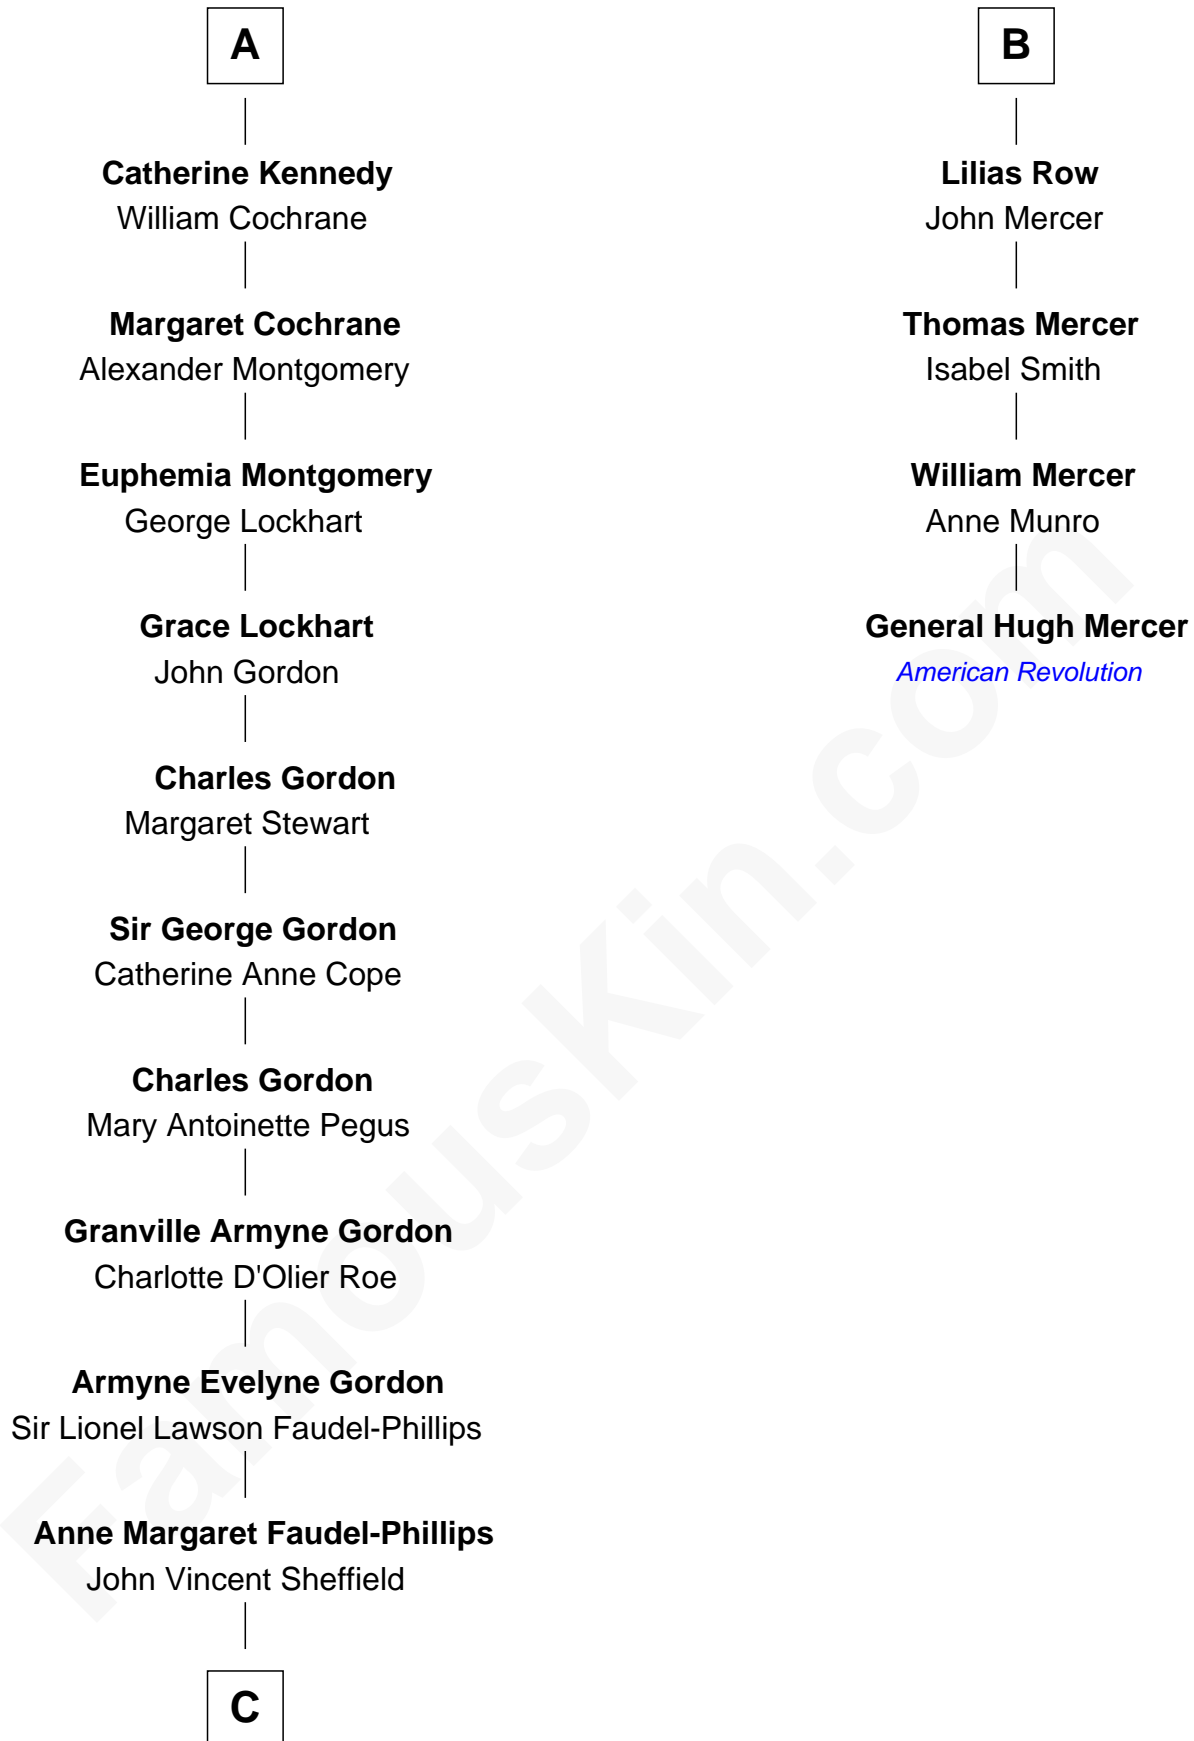

## Relationship Chart of

### Cara Delevingne

*Fashion Model and Movie Actress*

10th cousin 9 times removed of

### General Hugh Mercer

*American Revolution*

**Thomas Erskine**

Janet Douglas

**C**

—  
**Jane Armyne Sheffield**

Sir Jocelyn Edward Greville Stevens

—  
**Pandora Anne Stevens**