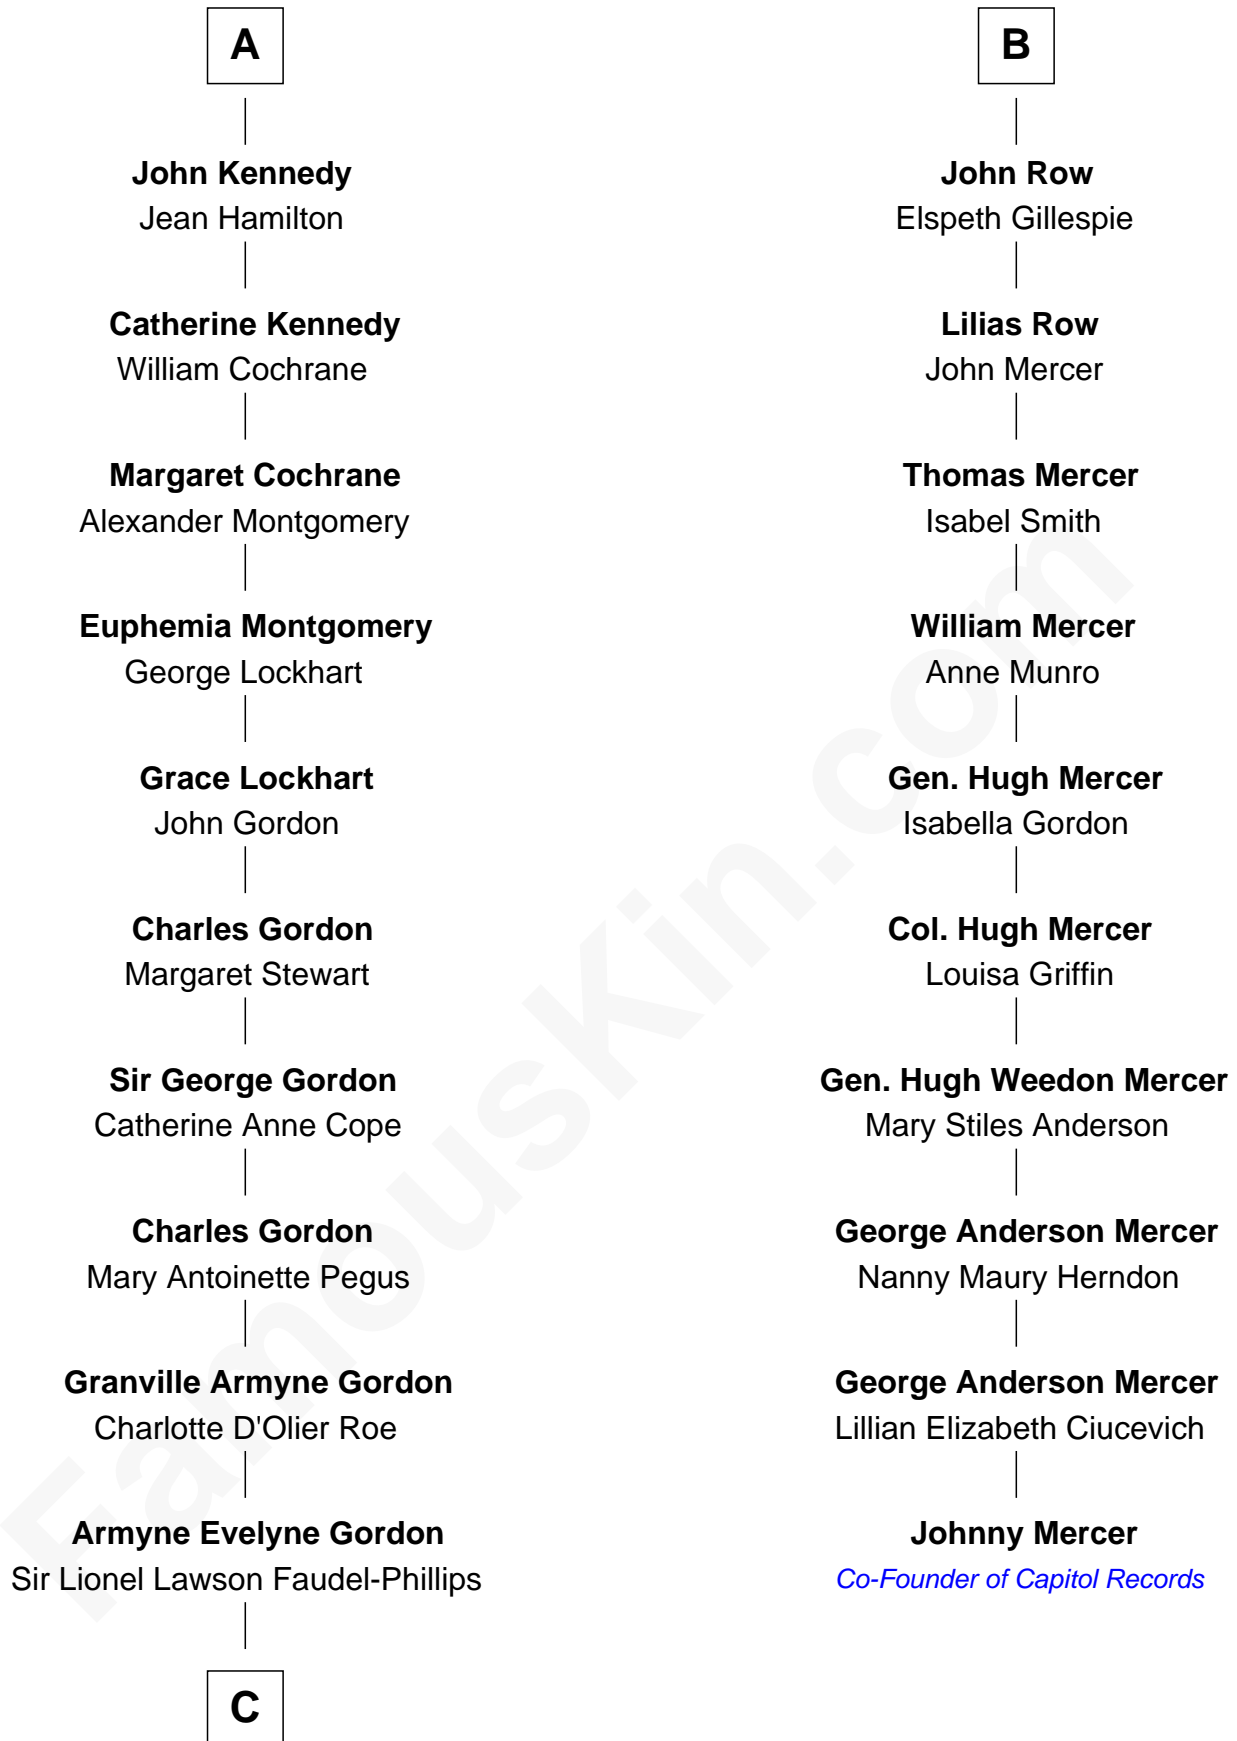

FamousKin.com

Relationship Chart of

Cara Delevingne

Fashion Model and Movie Actress

16th cousin 4 times removed of

Johnny Mercer

Songwriter and Co-Founder of Capitol Records

C

Anne Margaret Faudel-Phillips

John Vincent Sheffield

Jane Armyne Sheffield

Sir Jocelyn Edward Greville Stevens

Pandora Anne Stevens

Charles Hamar Delevingne

Cara Delevingne

Model and Actress