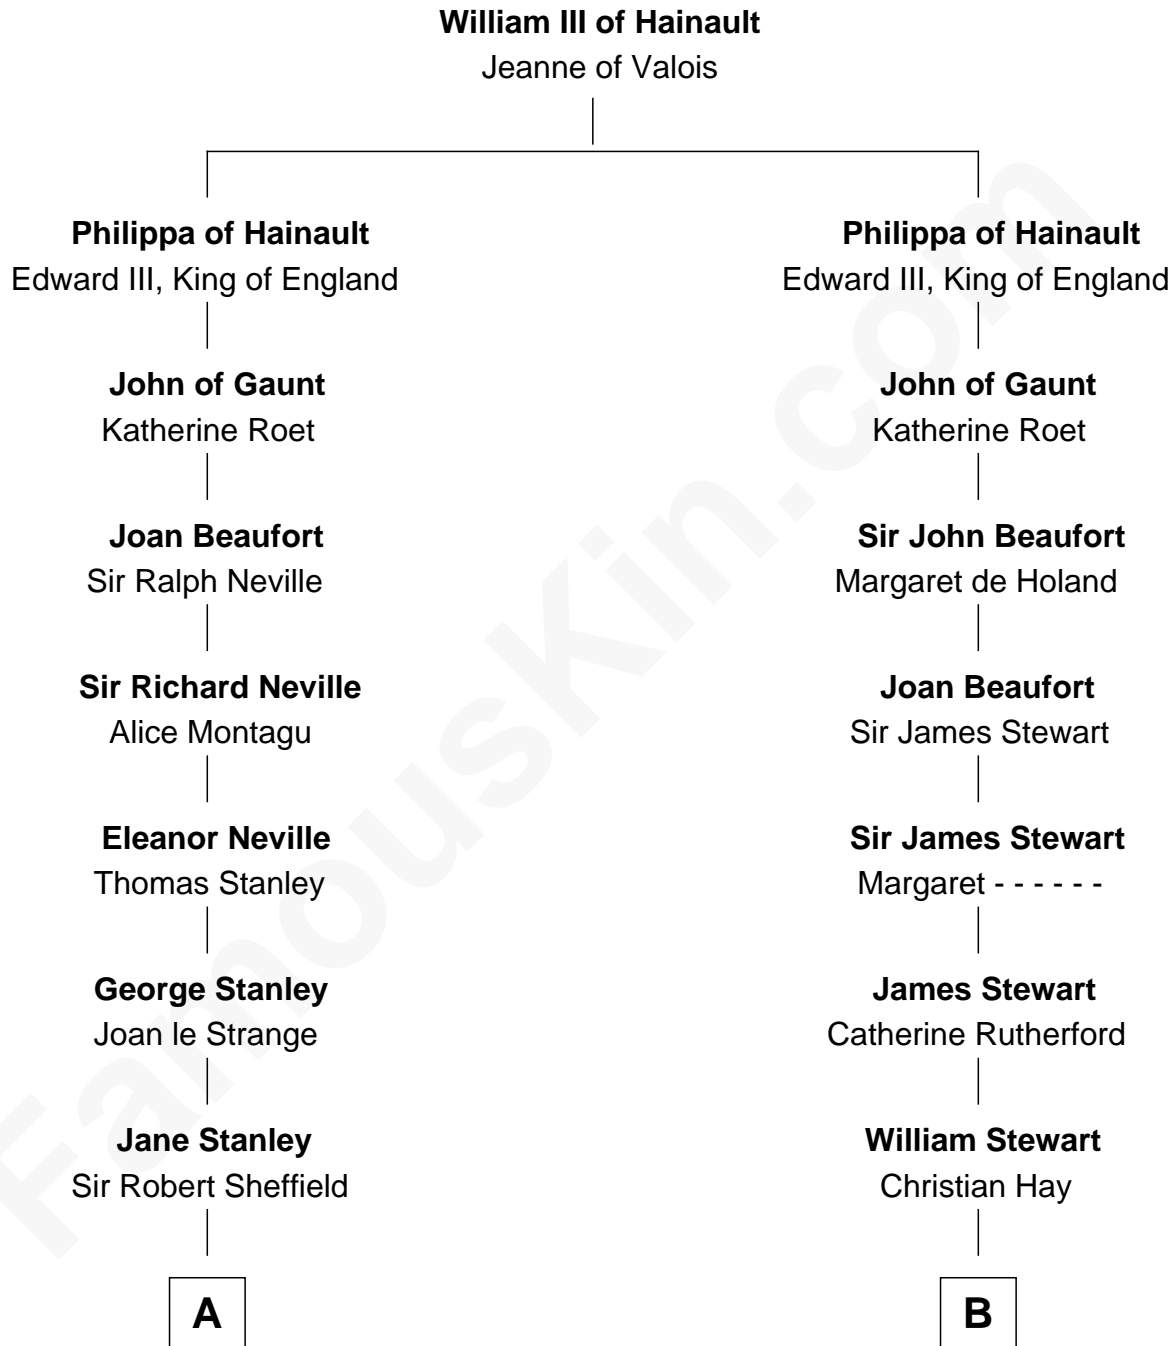

FamousKin.com

Relationship Chart of

Cara Delevingne

Fashion Model and Movie Actress

18th cousin 3 times removed of

Johnny Mercer

Songwriter and Co-Founder of Capitol Records

C

Sir Berkeley Digby George Sheffield
Julia Mary de Tuyll van Serooskerken

John Vincent Sheffield
Anne Margaret Faudel-Phillips

Jane Armyne Sheffield
Sir Jocelyn Edward Greville Stevens

Pandora Anne Stevens
Charles Hamar Delevingne