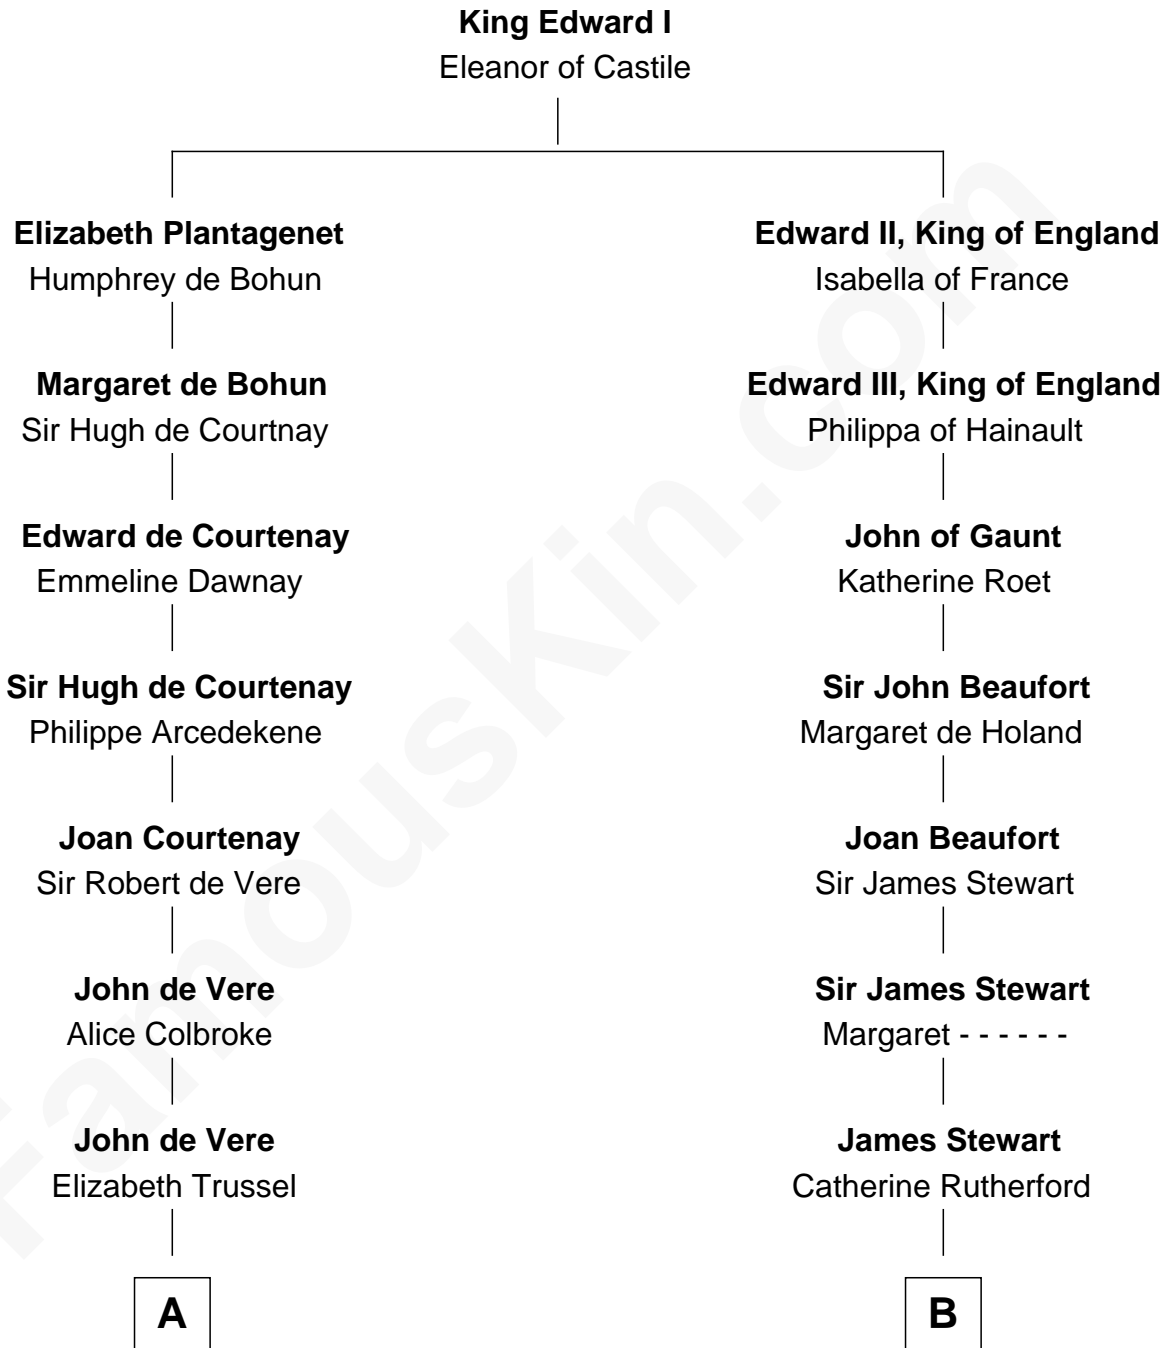

FamousKin.com

Relationship Chart of

Cara Delevingne

Fashion Model and Movie Actress

19th cousin 2 times removed of

Johnny Mercer

Songwriter and Co-Founder of Capitol Records

C

Sir Berkeley Digby George Sheffield
Julia Mary de Tuyll van Serooskerken

John Vincent Sheffield
Anne Margaret Faudel-Phillips

Jane Armyne Sheffield
Sir Jocelyn Edward Greville Stevens

Pandora Anne Stevens
Charles Hamar Delevingne