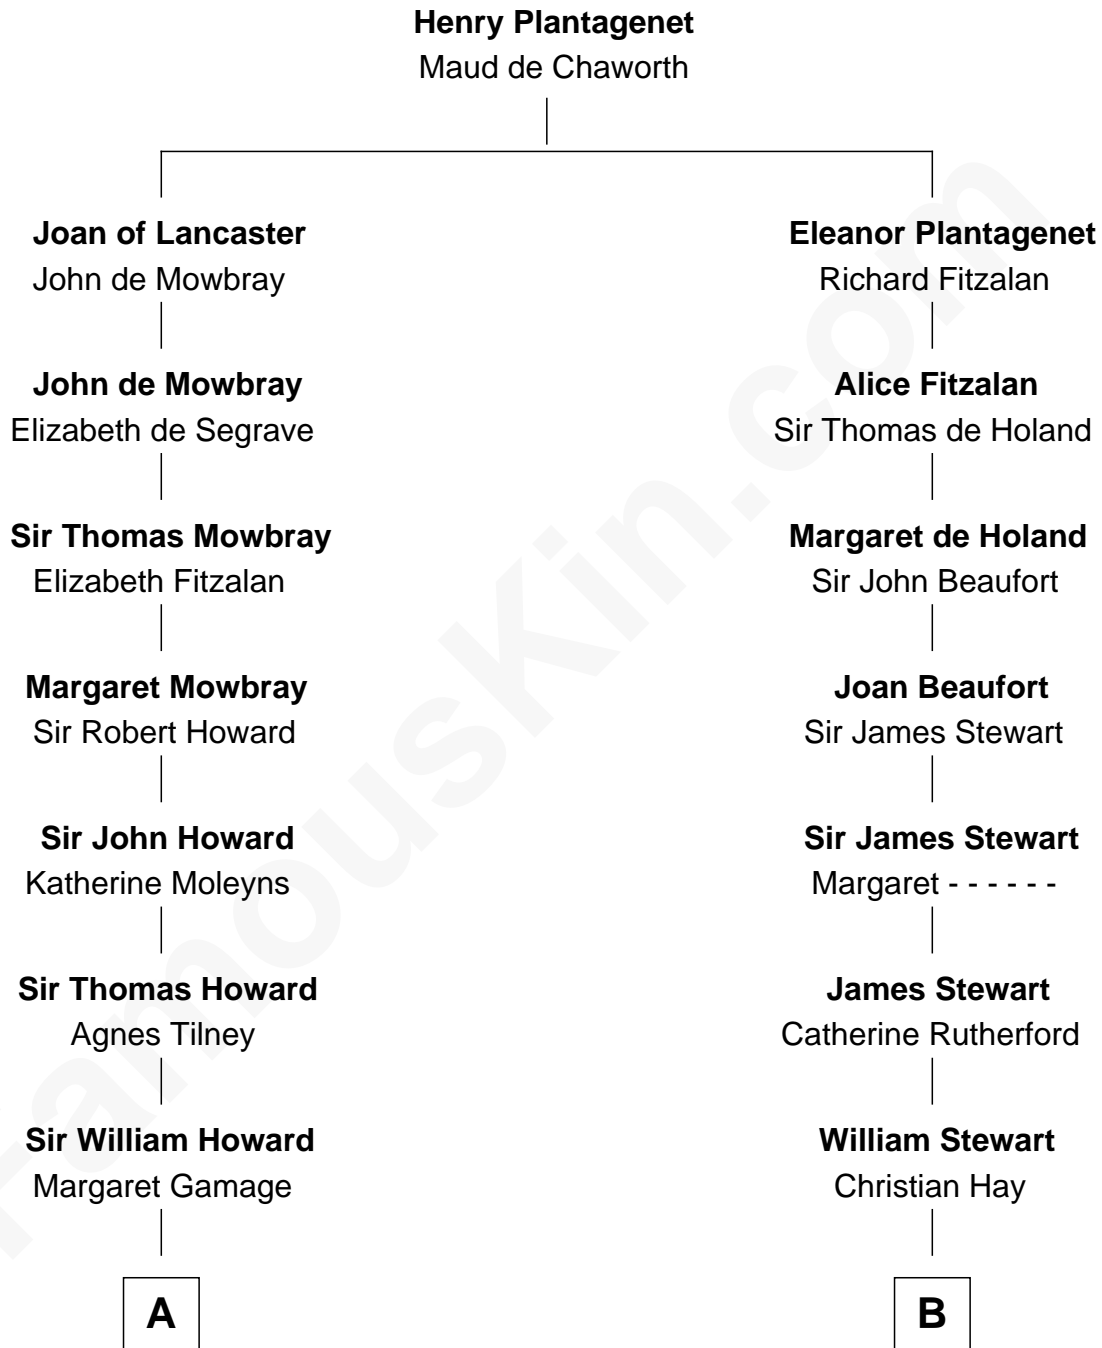

FamousKin.com

Relationship Chart of

Cara Delevingne

Fashion Model and Movie Actress

18th cousin 2 times removed of

Johnny Mercer

Songwriter and Co-Founder of Capitol Records

C

John Vincent Sheffield
Anne Margaret Faudel-Phillips

Jane Armyne Sheffield
Sir Jocelyn Edward Greville Stevens

Pandora Anne Stevens
Charles Hamar Delevingne

Cara Delevingne
Model and Actress

D

George Anderson Mercer
Lillian Elizabeth Ciucevich