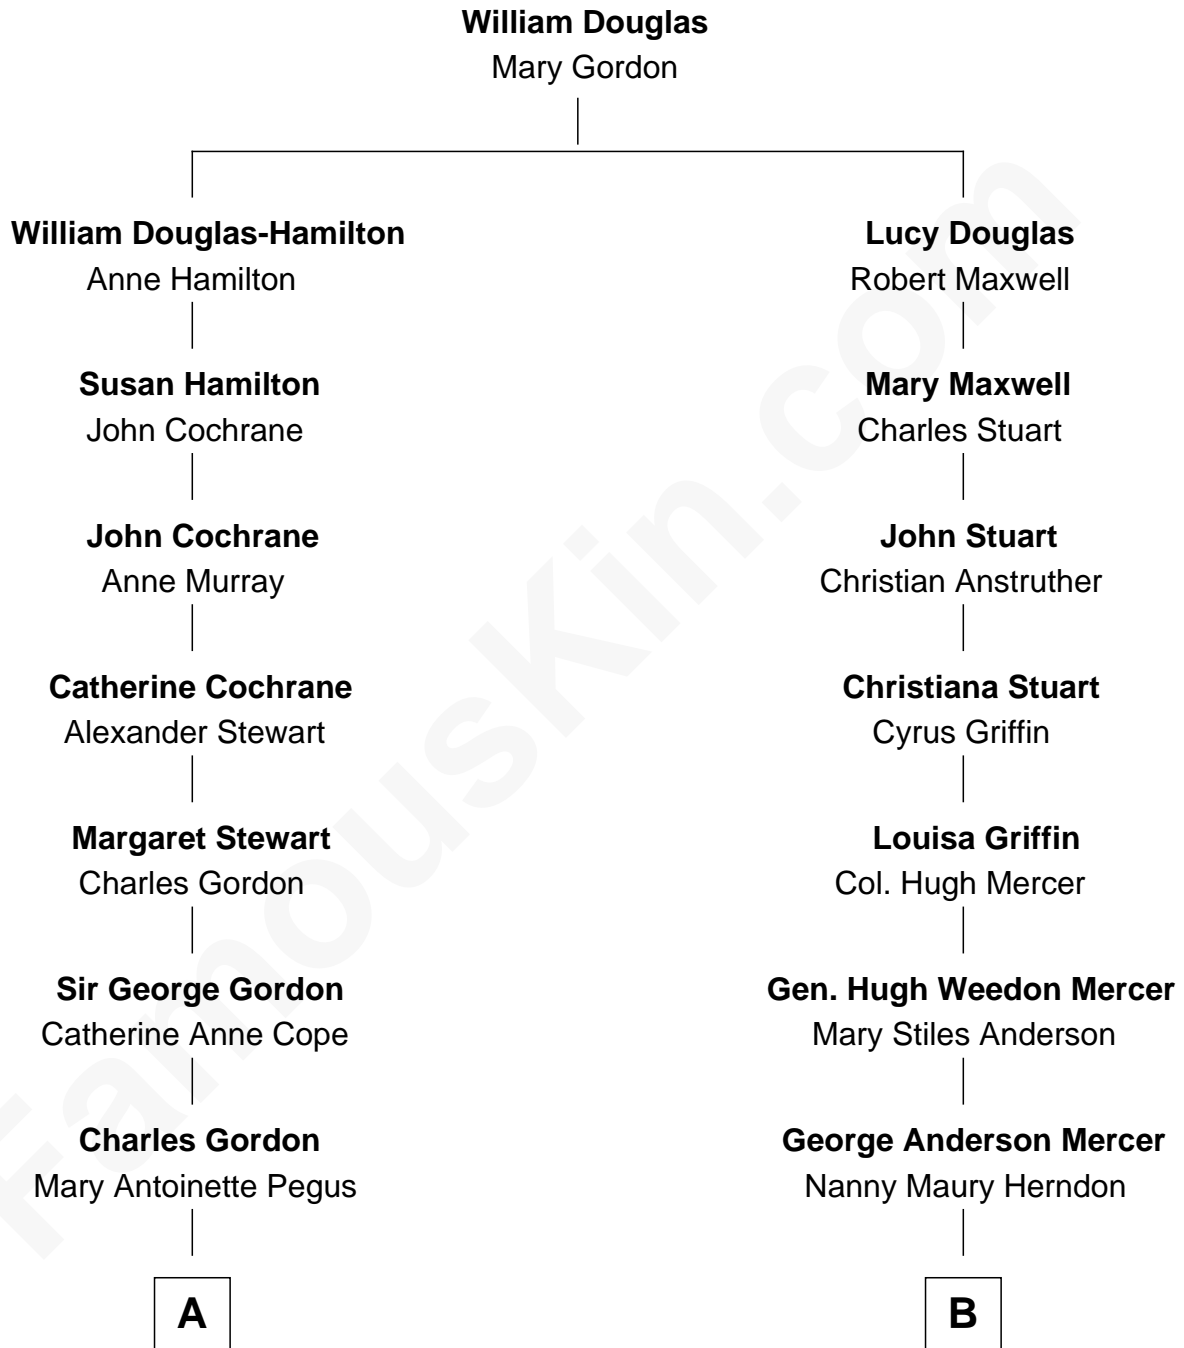

FamousKin.com

Relationship Chart of

Cara Delevingne

Fashion Model and Movie Actress

8th cousin 4 times removed of

Johnny Mercer

Songwriter and Co-Founder of Capitol Records

A

Granville Armyne Gordon

Charlotte D'Olier Roe

Armyne Evelyne Gordon

Sir Lionel Lawson Faudel-Phillips

Anne Margaret Faudel-Phillips

John Vincent Sheffield

Jane Armyne Sheffield

Sir Jocelyn Edward Greville Stevens