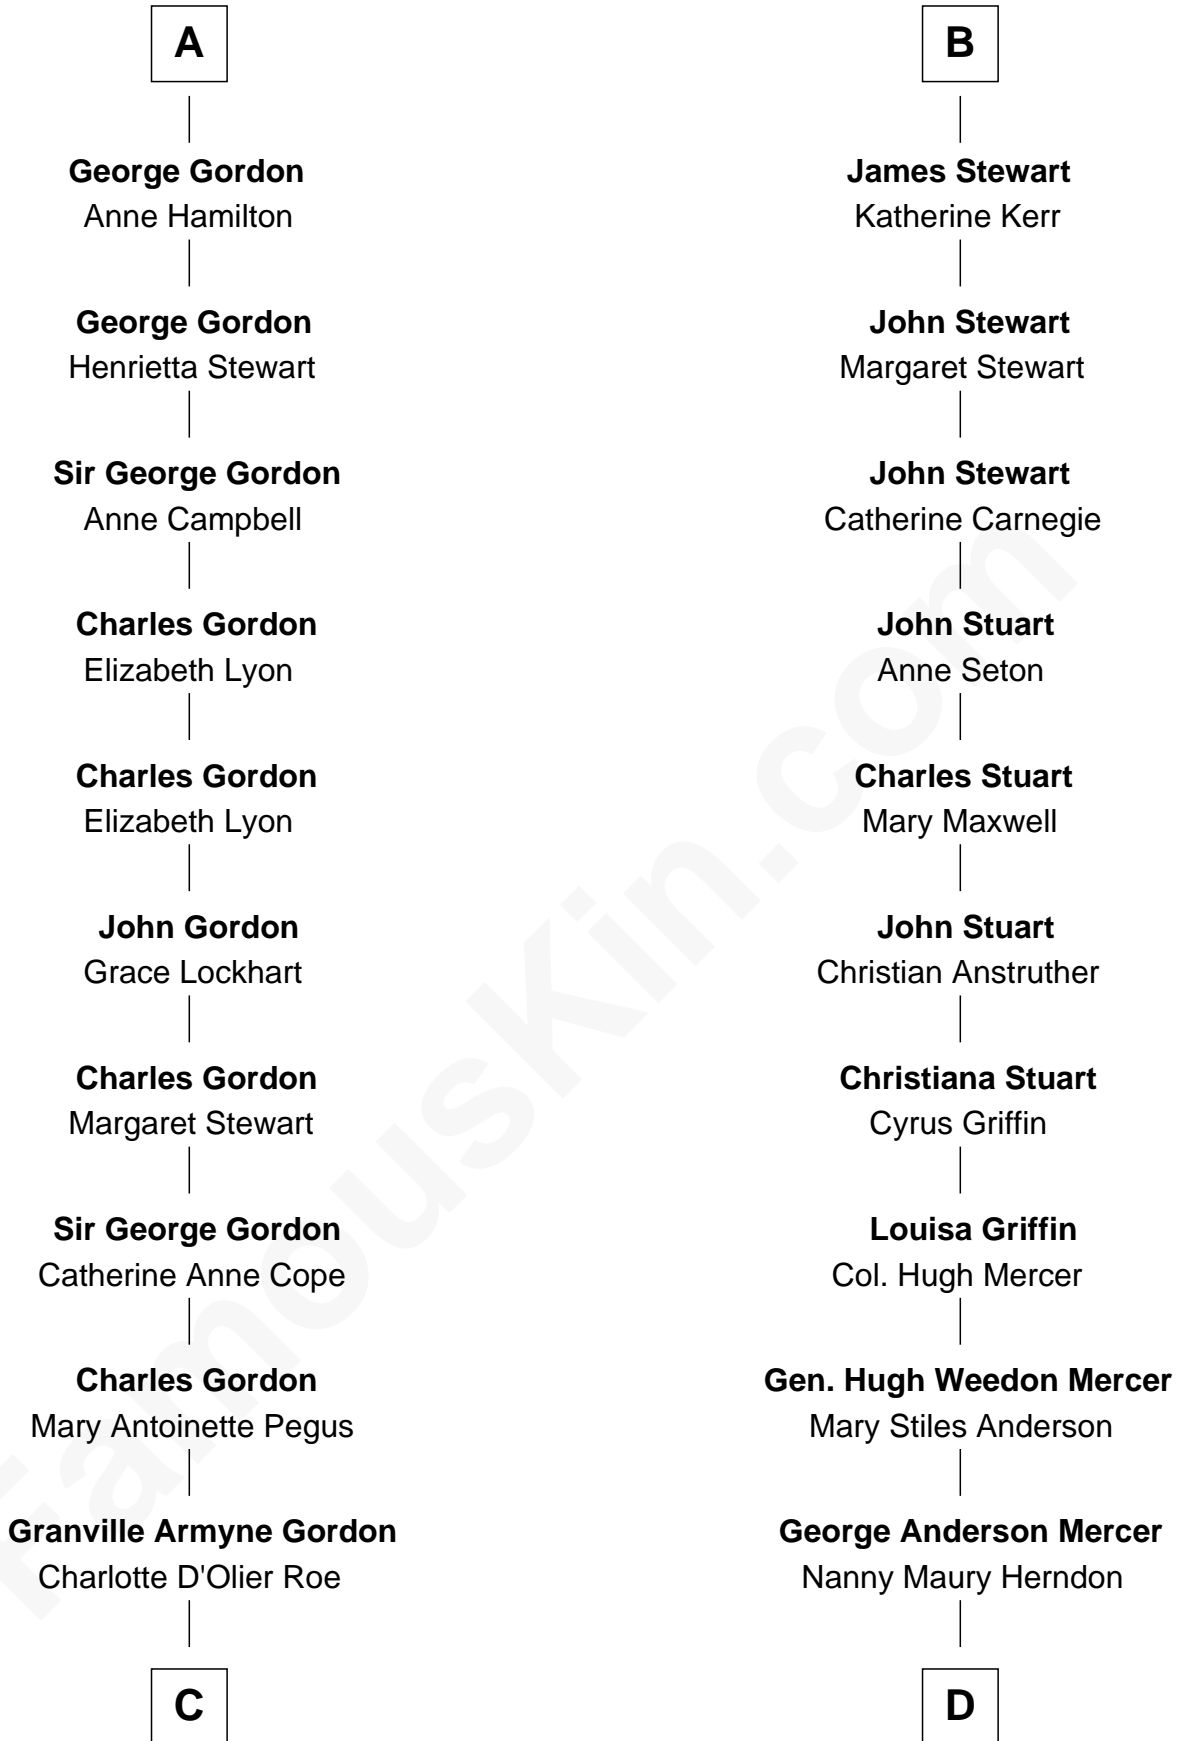

FamousKin.com

Relationship Chart of

Cara Delevingne

Fashion Model and Movie Actress

18th cousin 3 times removed of

Johnny Mercer

Songwriter and Co-Founder of Capitol Records

C

Armyne Evelyne Gordon
Sir Lionel Lawson Faudel-Phillips

Anne Margaret Faudel-Phillips
John Vincent Sheffield

Jane Armyne Sheffield
Sir Jocelyn Edward Greville Stevens

Pandora Anne Stevens
Charles Hamar Delevingne

Cara Delevingne
Model and Actress

D

George Anderson Mercer
Lillian Elizabeth Ciucevich

Johnny Mercer
Co-Founder of Capitol Records