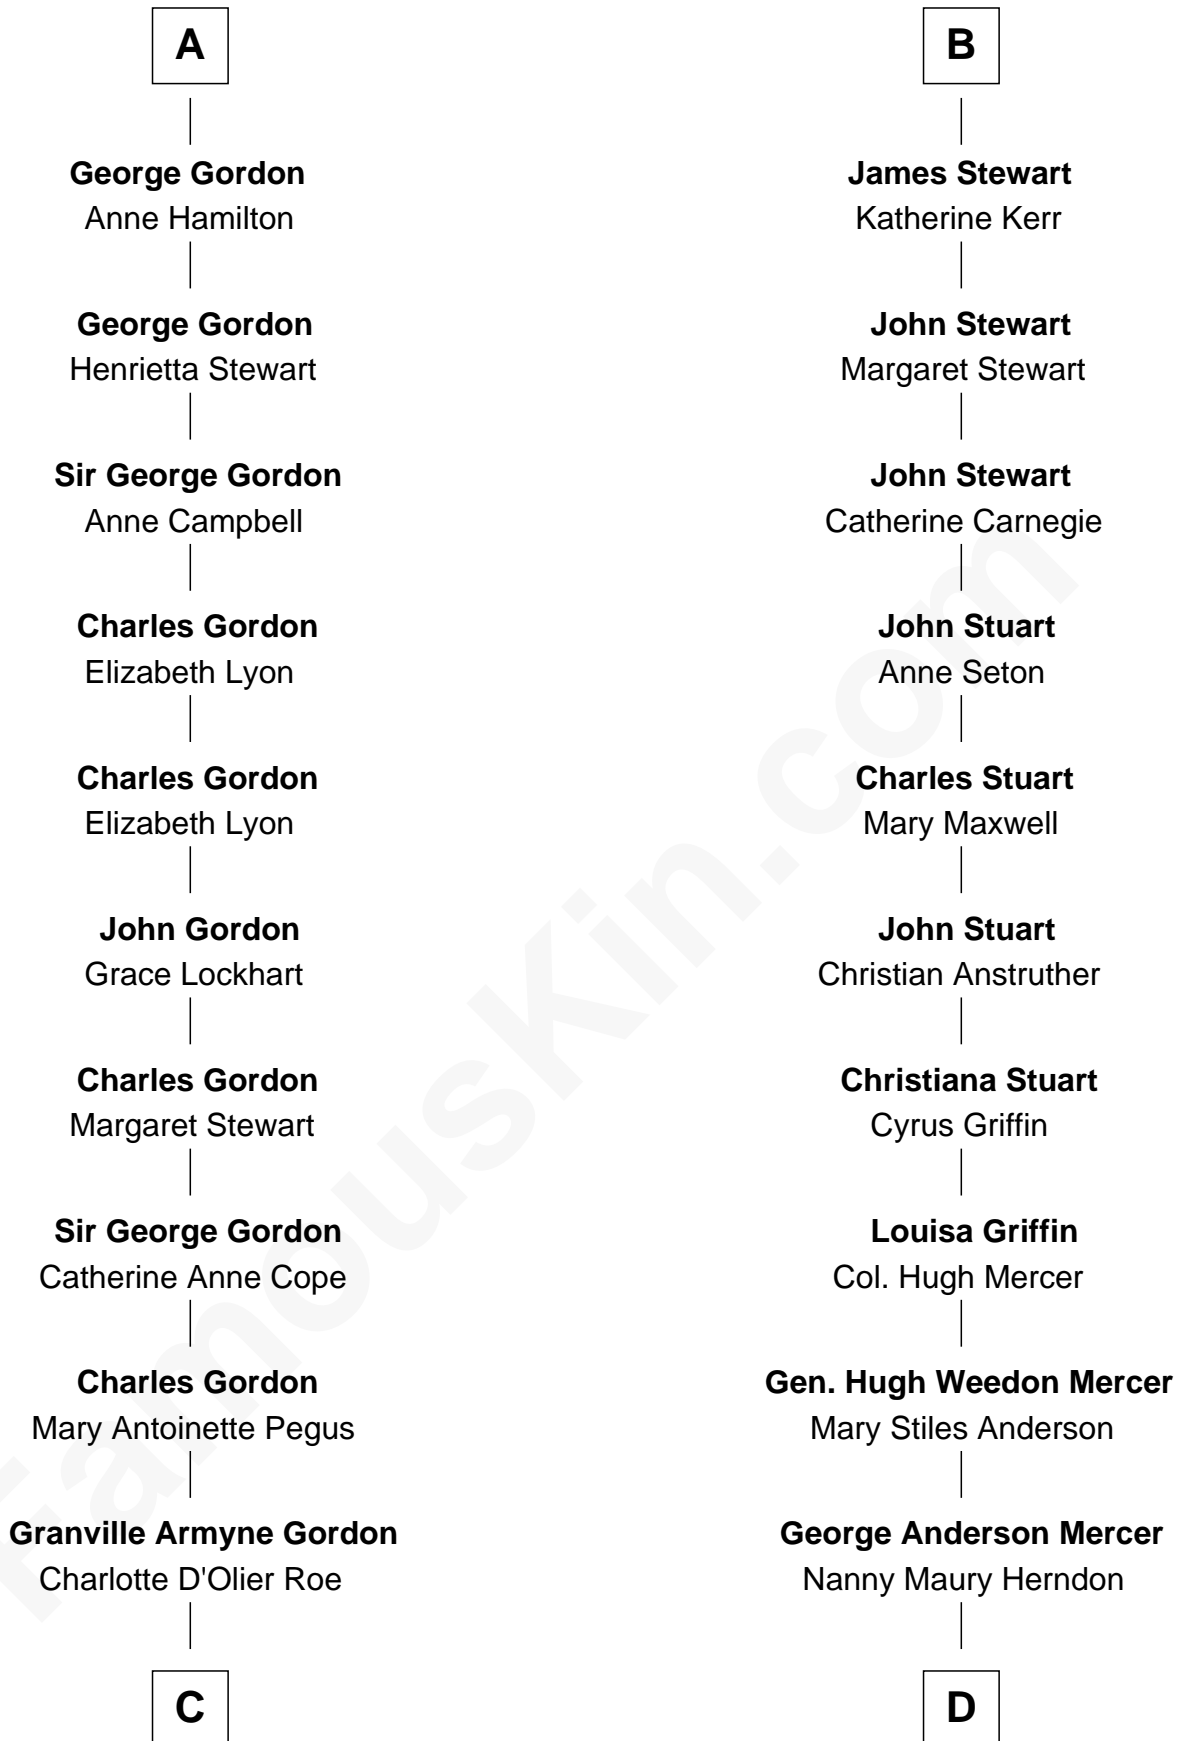

FamousKin.com

Relationship Chart of

Cara Delevingne

Fashion Model and Movie Actress

18th cousin 3 times removed of

Johnny Mercer

Songwriter and Co-Founder of Capitol Records

C

Armyne Evelyne Gordon
Sir Lionel Lawson Faudel-Phillips

Anne Margaret Faudel-Phillips
John Vincent Sheffield

Jane Armyne Sheffield
Sir Jocelyn Edward Greville Stevens

Pandora Anne Stevens
Charles Hamar Delevingne