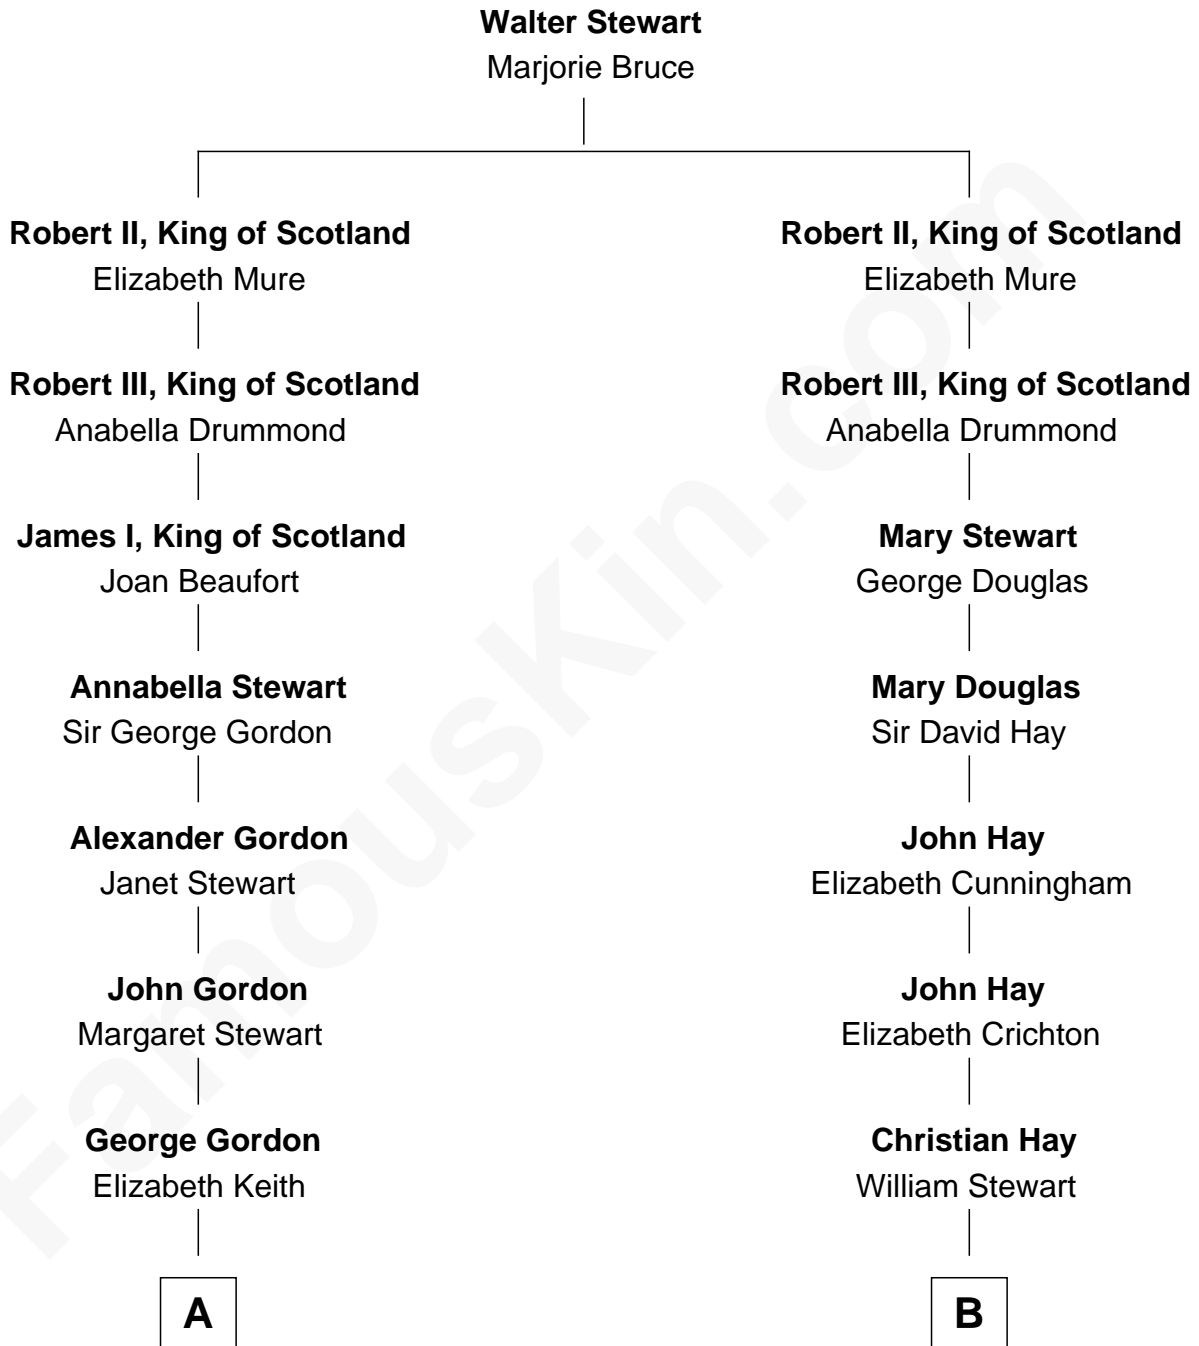

FamousKin.com

Relationship Chart of

Cara Delevingne

Fashion Model and Movie Actress

18th cousin 3 times removed of

Johnny Mercer

Songwriter and Co-Founder of Capitol Records

C

Armyne Evelyne Gordon
Sir Lionel Lawson Faudel-Phillips

Anne Margaret Faudel-Phillips
John Vincent Sheffield

Jane Armyne Sheffield
Sir Jocelyn Edward Greville Stevens

Pandora Anne Stevens
Charles Hamar Delevingne