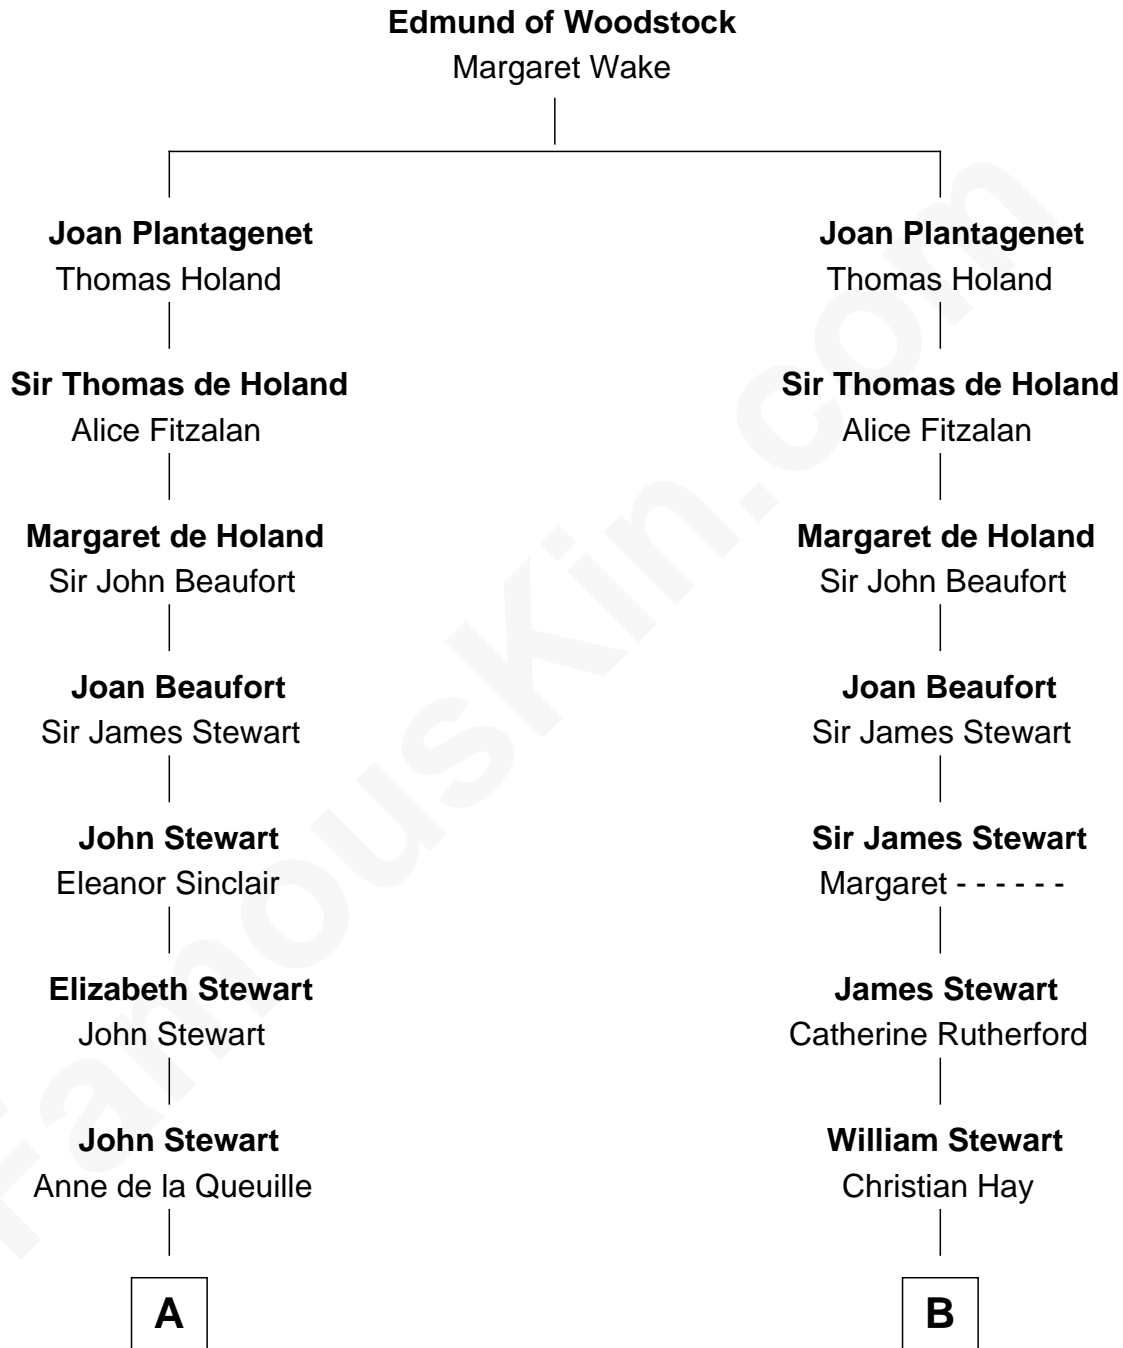

## Relationship Chart of

### Cara Delevingne

*Fashion Model and Movie Actress*

**18th cousin 3 times removed of**

### Johnny Mercer

*Songwriter and Co-Founder of Capitol Records*

**C**

**Armyne Evelyne Gordon**  
Sir Lionel Lawson Faudel-Phillips

**Anne Margaret Faudel-Phillips**  
John Vincent Sheffield

**Jane Armyne Sheffield**  
Sir Jocelyn Edward Greville Stevens