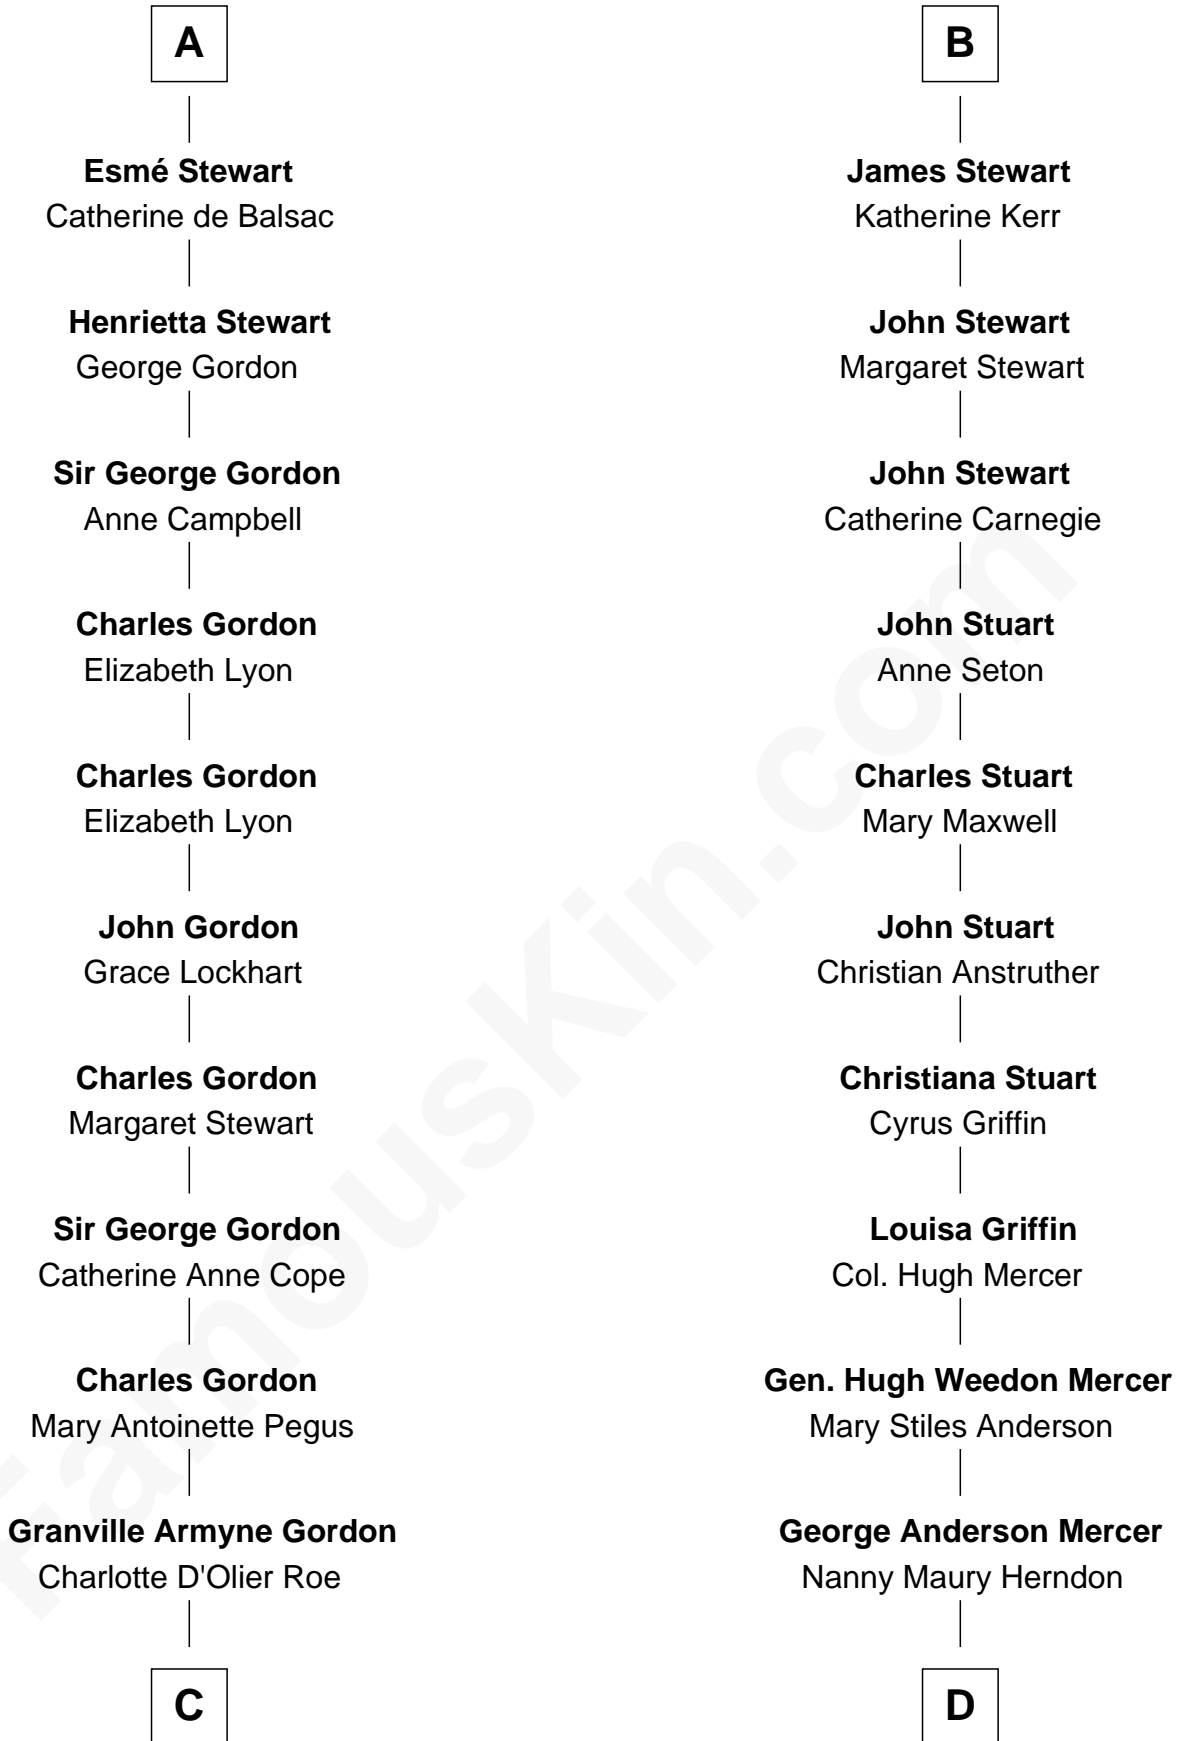

## Relationship Chart of

### Cara Delevingne

*Fashion Model and Movie Actress*

**18th cousin 3 times removed of**

### Johnny Mercer

*Songwriter and Co-Founder of Capitol Records*

**C**

**Armyne Evelyne Gordon**  
Sir Lionel Lawson Faudel-Phillips

**Anne Margaret Faudel-Phillips**  
John Vincent Sheffield

**Jane Armyne Sheffield**  
Sir Jocelyn Edward Greville Stevens