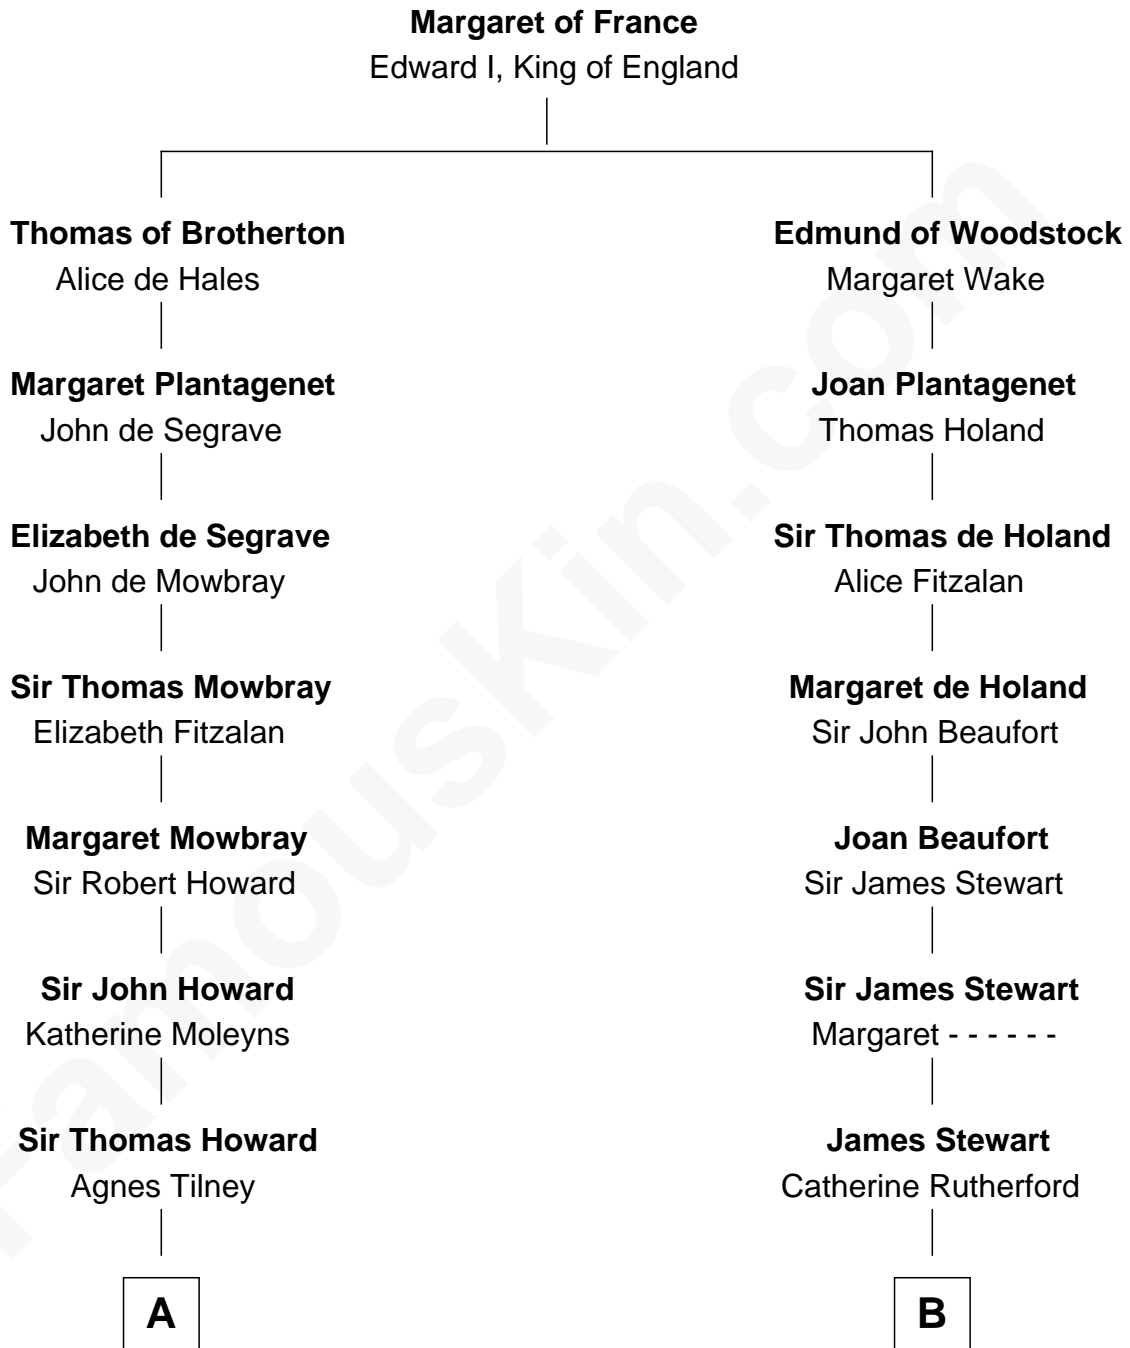

FamousKin.com

Relationship Chart of

Cara Delevingne

Fashion Model and Movie Actress

19th cousin 2 times removed of

Johnny Mercer

Songwriter and Co-Founder of Capitol Records

C

Sir Berkeley Digby George Sheffield
Julia Mary de Tuyll van Serooskerken

John Vincent Sheffield
Anne Margaret Faudel-Phillips

Jane Armyne Sheffield
Sir Jocelyn Edward Greville Stevens

Pandora Anne Stevens
Charles Hamar Delevingne