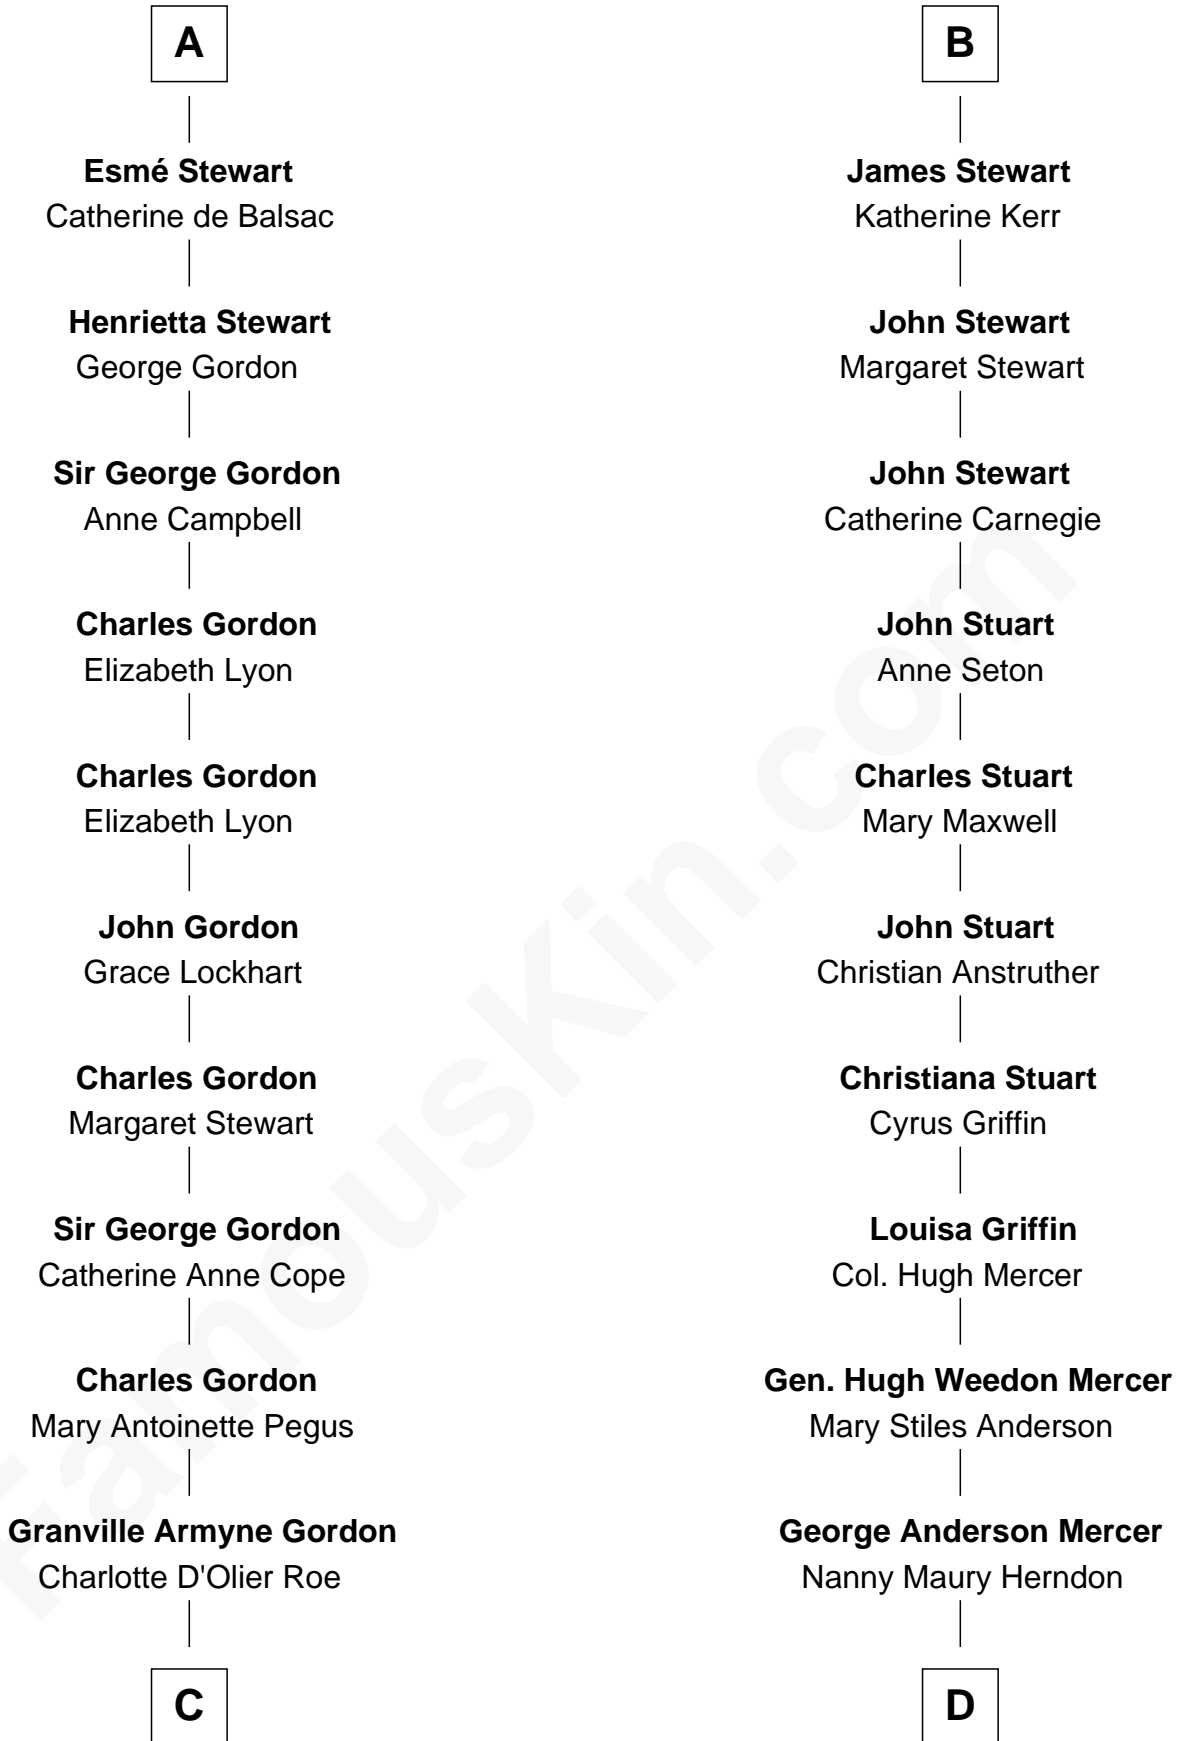

FamousKin.com

Relationship Chart of

Cara Delevingne

Fashion Model and Movie Actress

18th cousin 3 times removed of

Johnny Mercer

Songwriter and Co-Founder of Capitol Records

Sir Robert de Holland

Maude la Zouche

C

Armyne Evelyne Gordon
Sir Lionel Lawson Faudel-Phillips

Anne Margaret Faudel-Phillips
John Vincent Sheffield

Jane Armyne Sheffield
Sir Jocelyn Edward Greville Stevens

Pandora Anne Stevens
Charles Hamar Delevingne

Cara Delevingne
Model and Actress

D

George Anderson Mercer
Lillian Elizabeth Ciucevich

Johnny Mercer
Co-Founder of Capitol Records