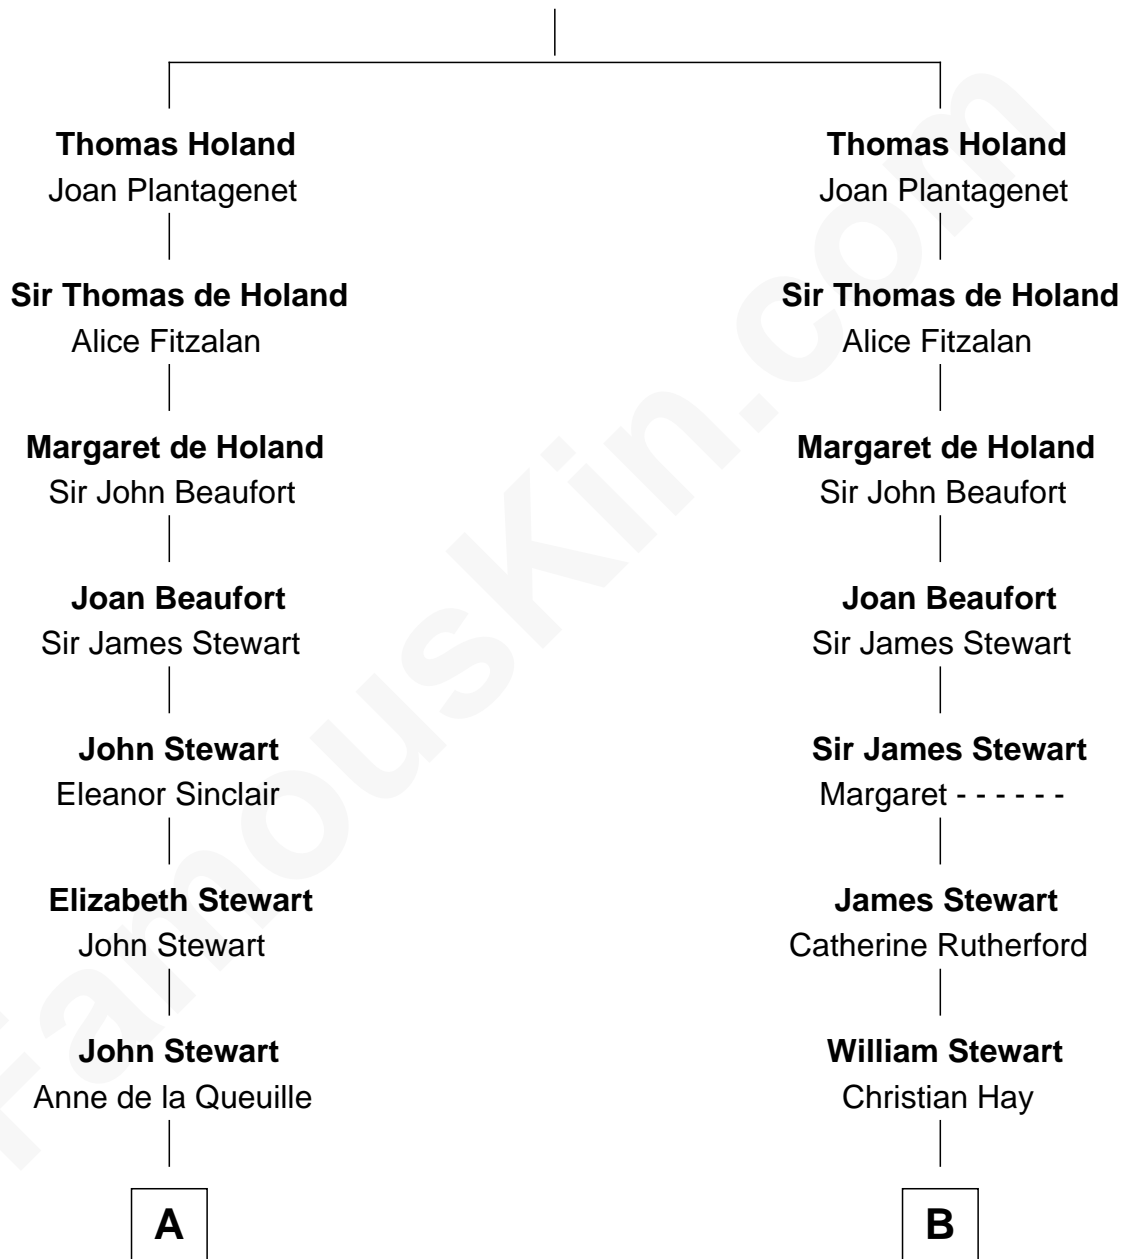

FamousKin.com

Relationship Chart of

Cara Delevingne

Fashion Model and Movie Actress

18th cousin 3 times removed of

Johnny Mercer

Songwriter and Co-Founder of Capitol Records

Sir Robert de Holland

Maude la Zouche

C

Armyne Evelyne Gordon
Sir Lionel Lawson Faudel-Phillips

Anne Margaret Faudel-Phillips
John Vincent Sheffield

Jane Armyne Sheffield
Sir Jocelyn Edward Greville Stevens

Pandora Anne Stevens
Charles Hamar Delevingne

Cara Delevingne
Model and Actress

D

George Anderson Mercer
Lillian Elizabeth Ciucevich

Johnny Mercer
Co-Founder of Capitol Records