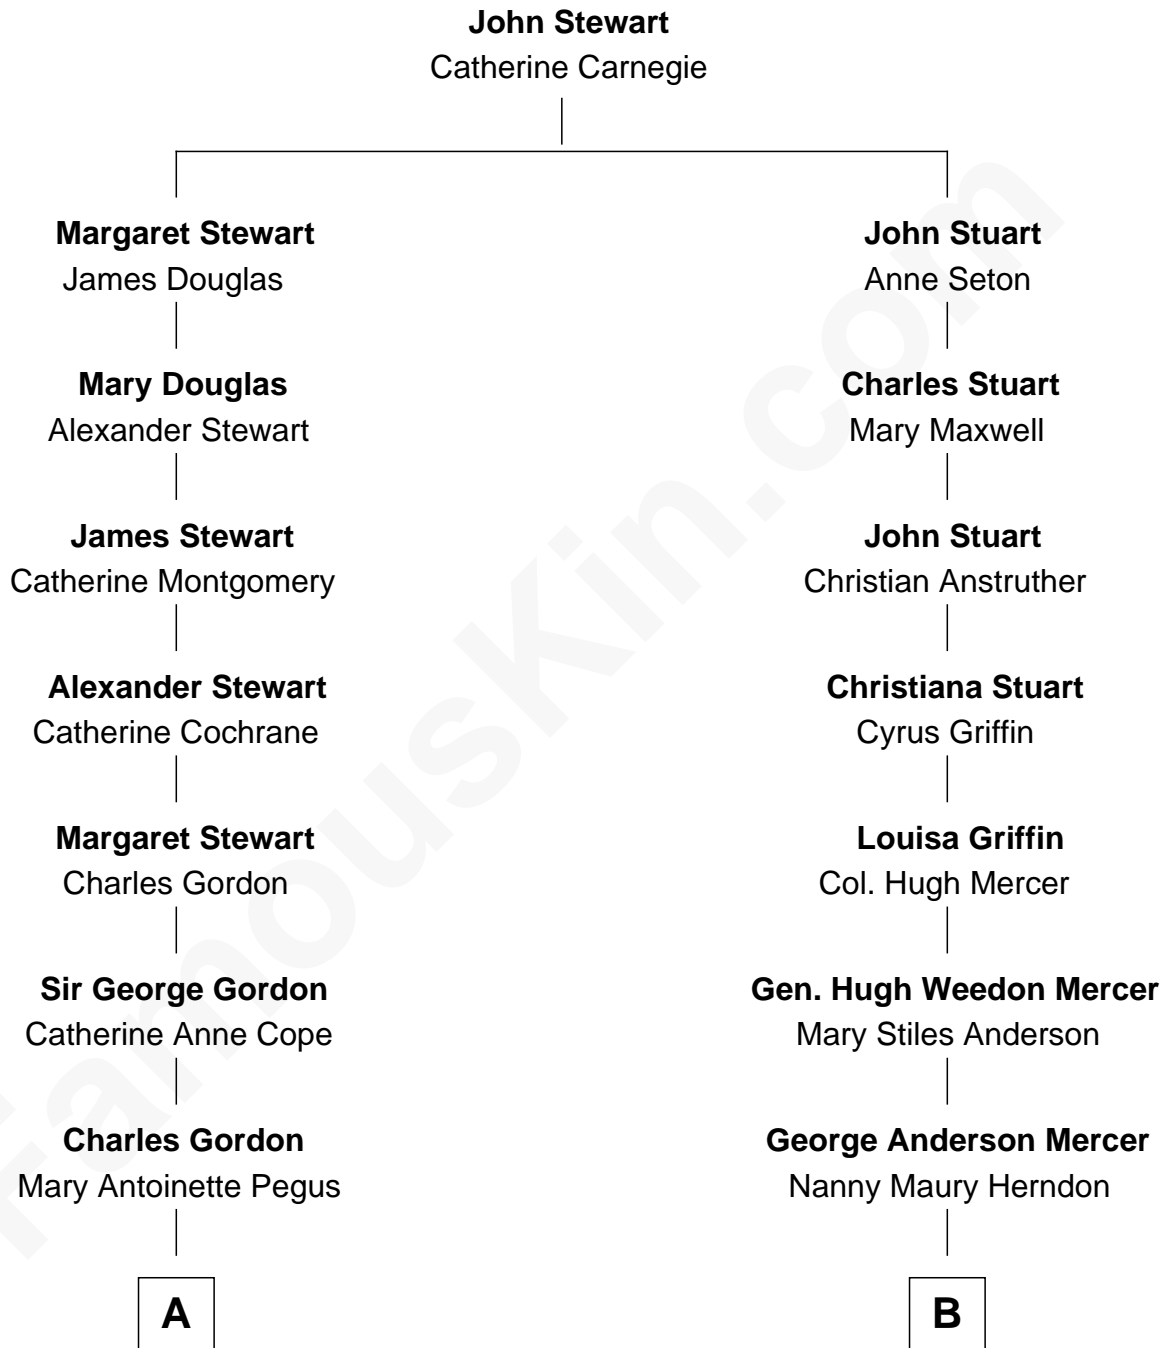

FamousKin.com

Relationship Chart of

Cara Delevingne

Fashion Model and Movie Actress

8th cousin 4 times removed of

Johnny Mercer

Songwriter and Co-Founder of Capitol Records

A

Granville Armyne Gordon

Charlotte D'Olier Roe

Armyne Evelyne Gordon

Sir Lionel Lawson Faudel-Phillips

Anne Margaret Faudel-Phillips

John Vincent Sheffield

Jane Armyne Sheffield

Sir Jocelyn Edward Greville Stevens

Pandora Anne Stevens

Charles Hamar Delevingne

Cara Delevingne

Model and Actress

B

George Anderson Mercer

Lillian Elizabeth Ciucevich

Johnny Mercer