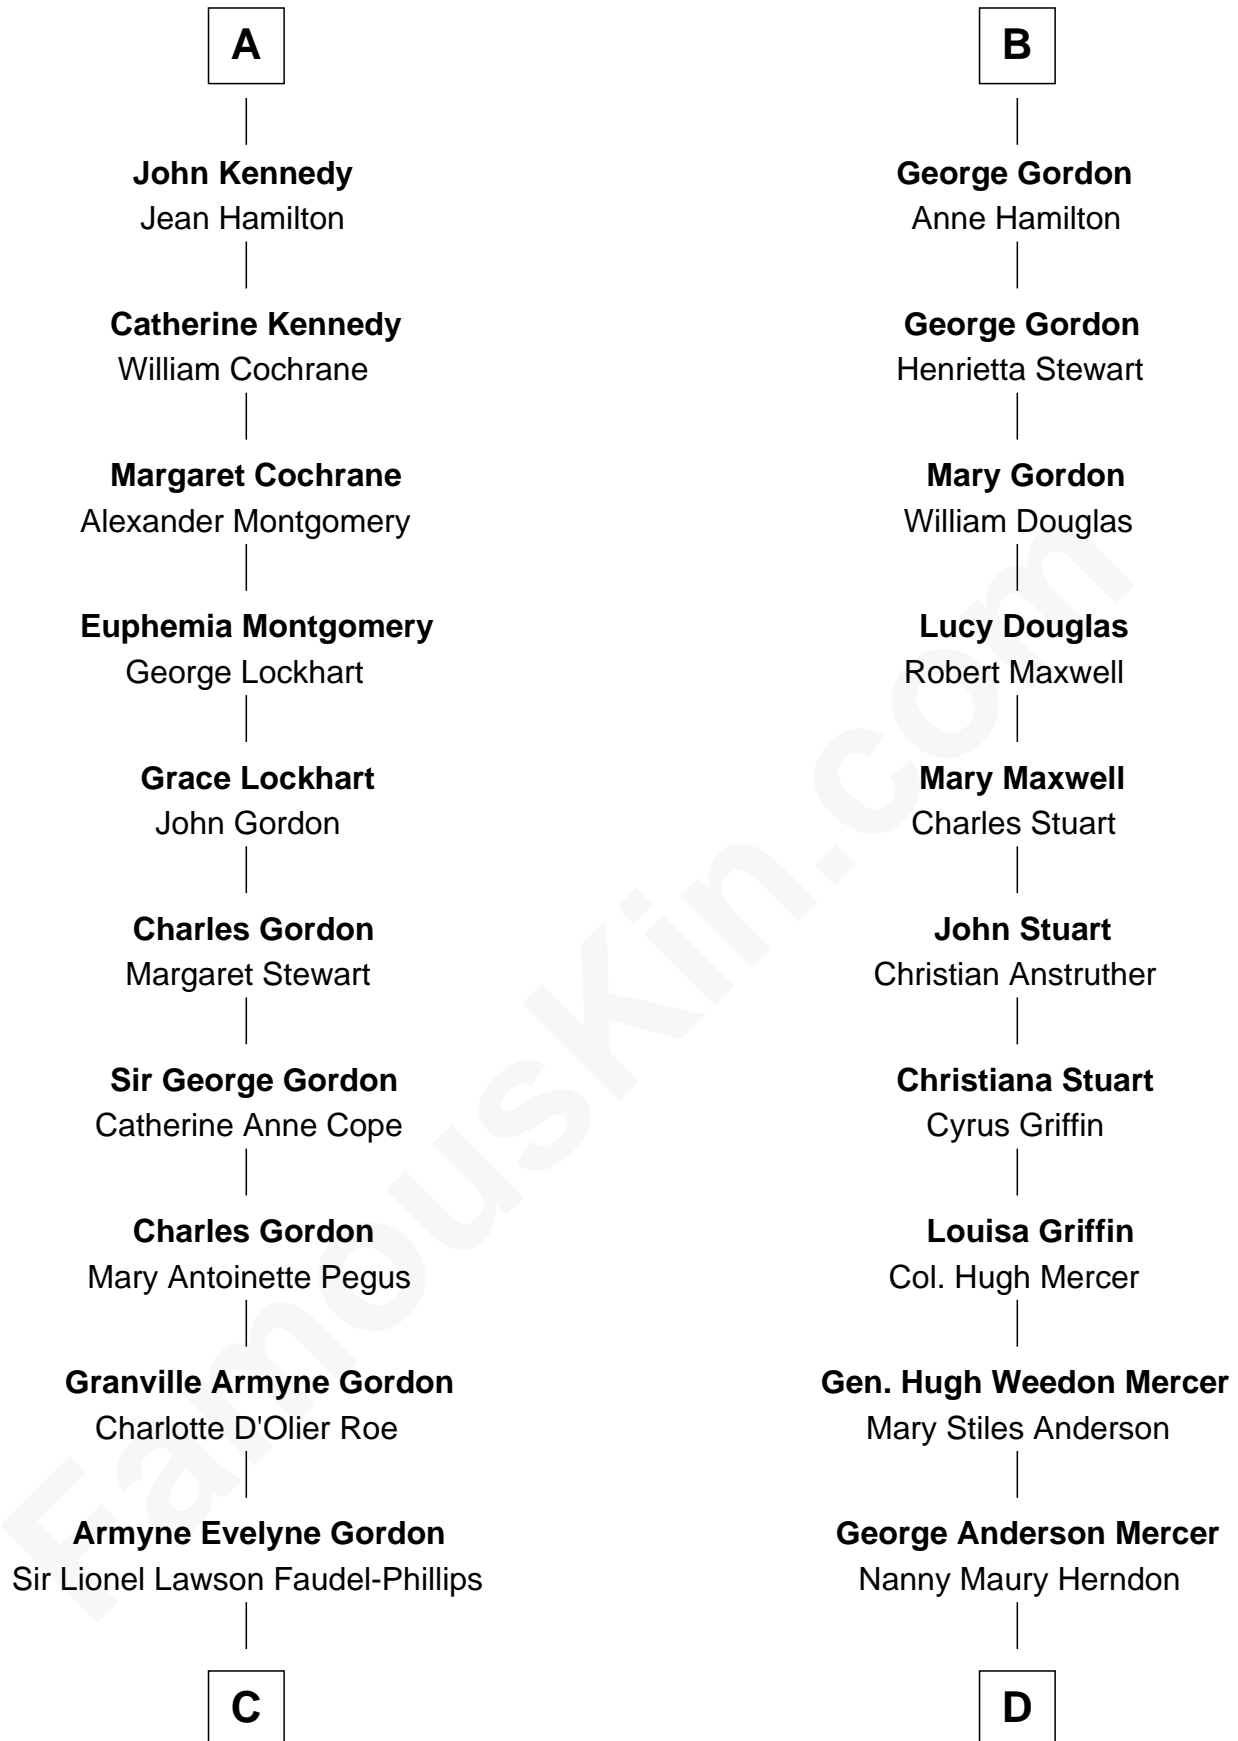

FamousKin.com

Relationship Chart of

Cara Delevingne

Fashion Model and Movie Actress

18th cousin 2 times removed of

Johnny Mercer

Songwriter and Co-Founder of Capitol Records

Sir Robert Keith

C

Anne Margaret Faudel-Phillips

John Vincent Sheffield

Jane Armyne Sheffield

Sir Jocelyn Edward Greville Stevens

Pandora Anne Stevens

Charles Hamar Delevingne

Cara Delevingne