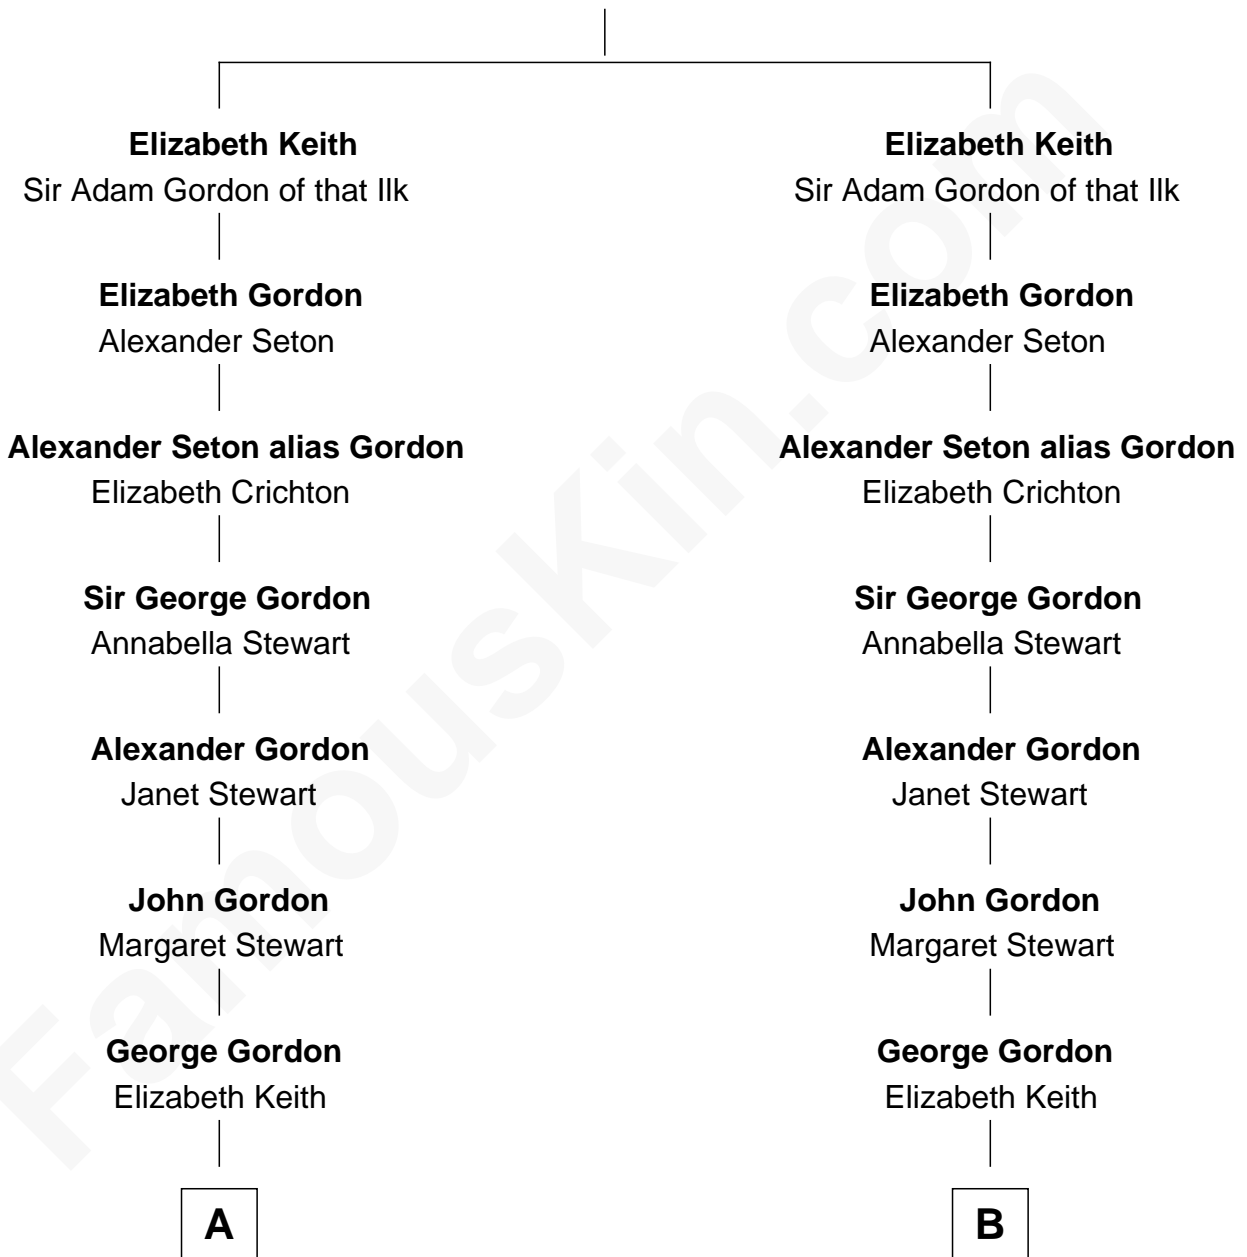

FamousKin.com

Relationship Chart of

Cara Delevingne

Fashion Model and Movie Actress

18th cousin 3 times removed of

Johnny Mercer

Songwriter and Co-Founder of Capitol Records

Sir William Keith

C

Armyne Evelyne Gordon
Sir Lionel Lawson Faudel-Phillips

Anne Margaret Faudel-Phillips
John Vincent Sheffield

Jane Armyne Sheffield
Sir Jocelyn Edward Greville Stevens

Pandora Anne Stevens
Charles Hamar Delevingne