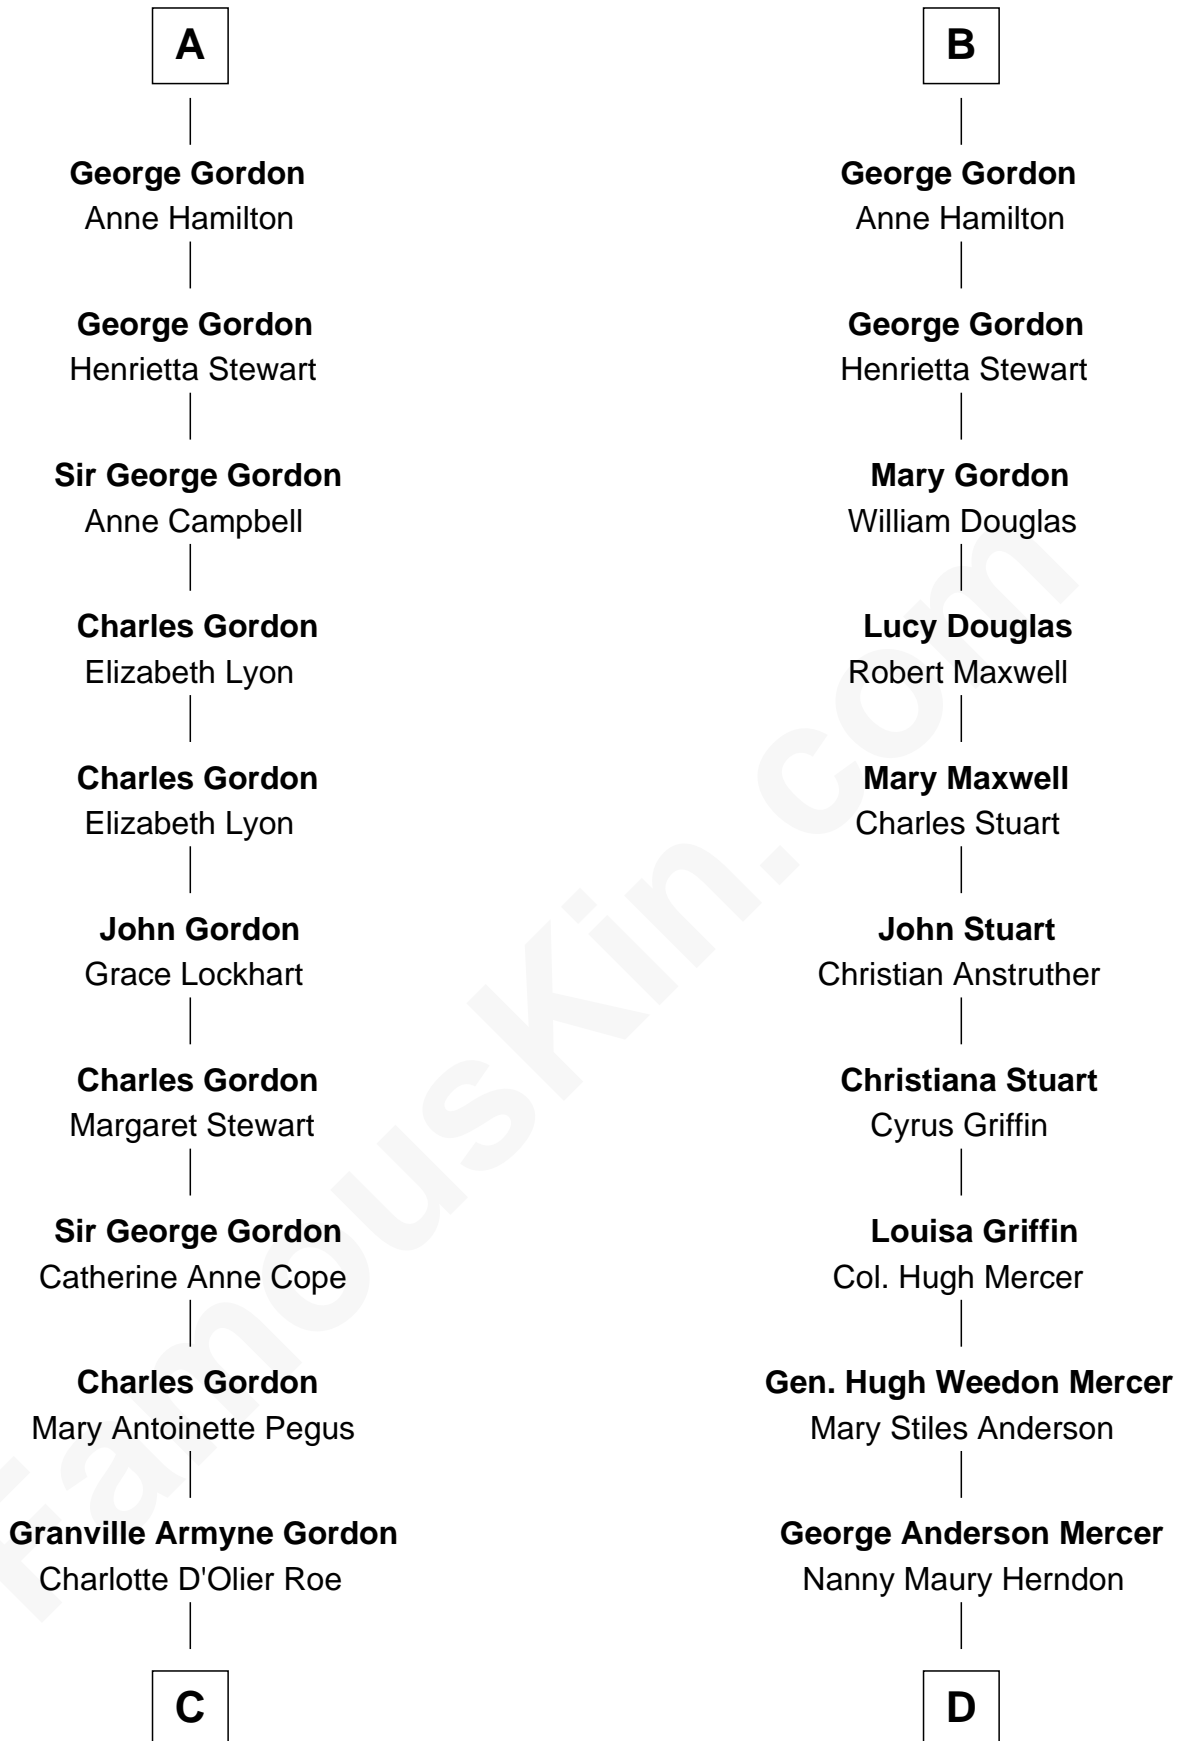

FamousKin.com

Relationship Chart of

Cara Delevingne

Fashion Model and Movie Actress

18th cousin 3 times removed of

Johnny Mercer

Songwriter and Co-Founder of Capitol Records

Sir William Keith

C

Armyne Evelyne Gordon
Sir Lionel Lawson Faudel-Phillips

Anne Margaret Faudel-Phillips
John Vincent Sheffield

Jane Armyne Sheffield
Sir Jocelyn Edward Greville Stevens

Pandora Anne Stevens
Charles Hamar Delevingne