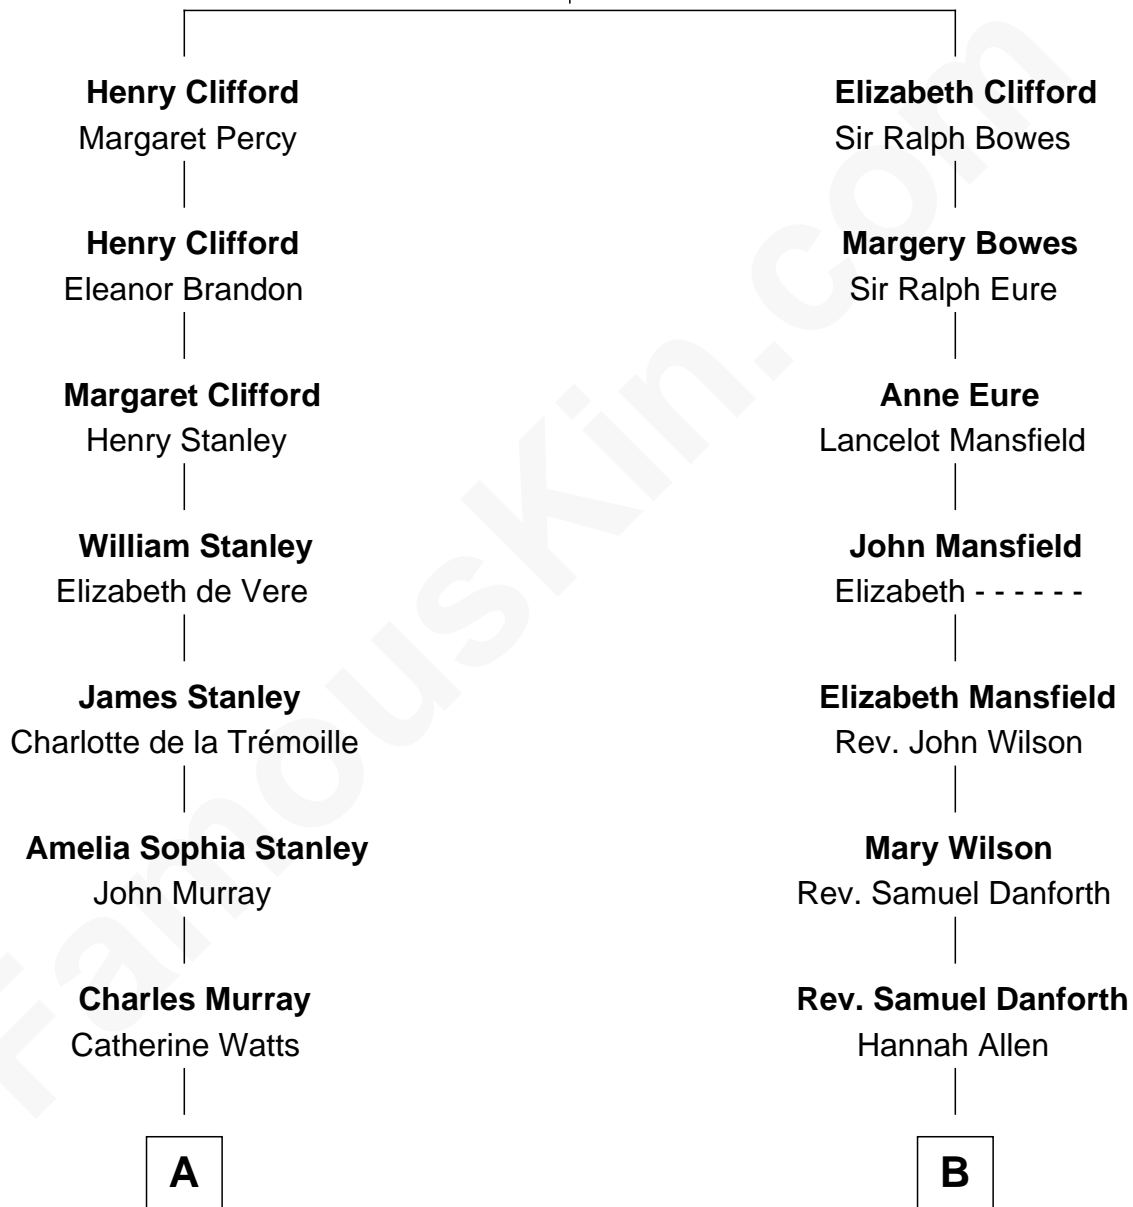

## Relationship Chart of

### Cara Delevingne

*Fashion Model and Movie Actress*

15th cousin 2 times removed of

**Zach Snyder**  
*Filmmaker*

**Henry Clifford**  
Anne St. John

Cara Delevingne photo by [Gage Skidmore](#) (CC BY-SA 2.0)

Zach Snyder photo by [Gage Skidmore](#) (CC BY-SA 2.0)