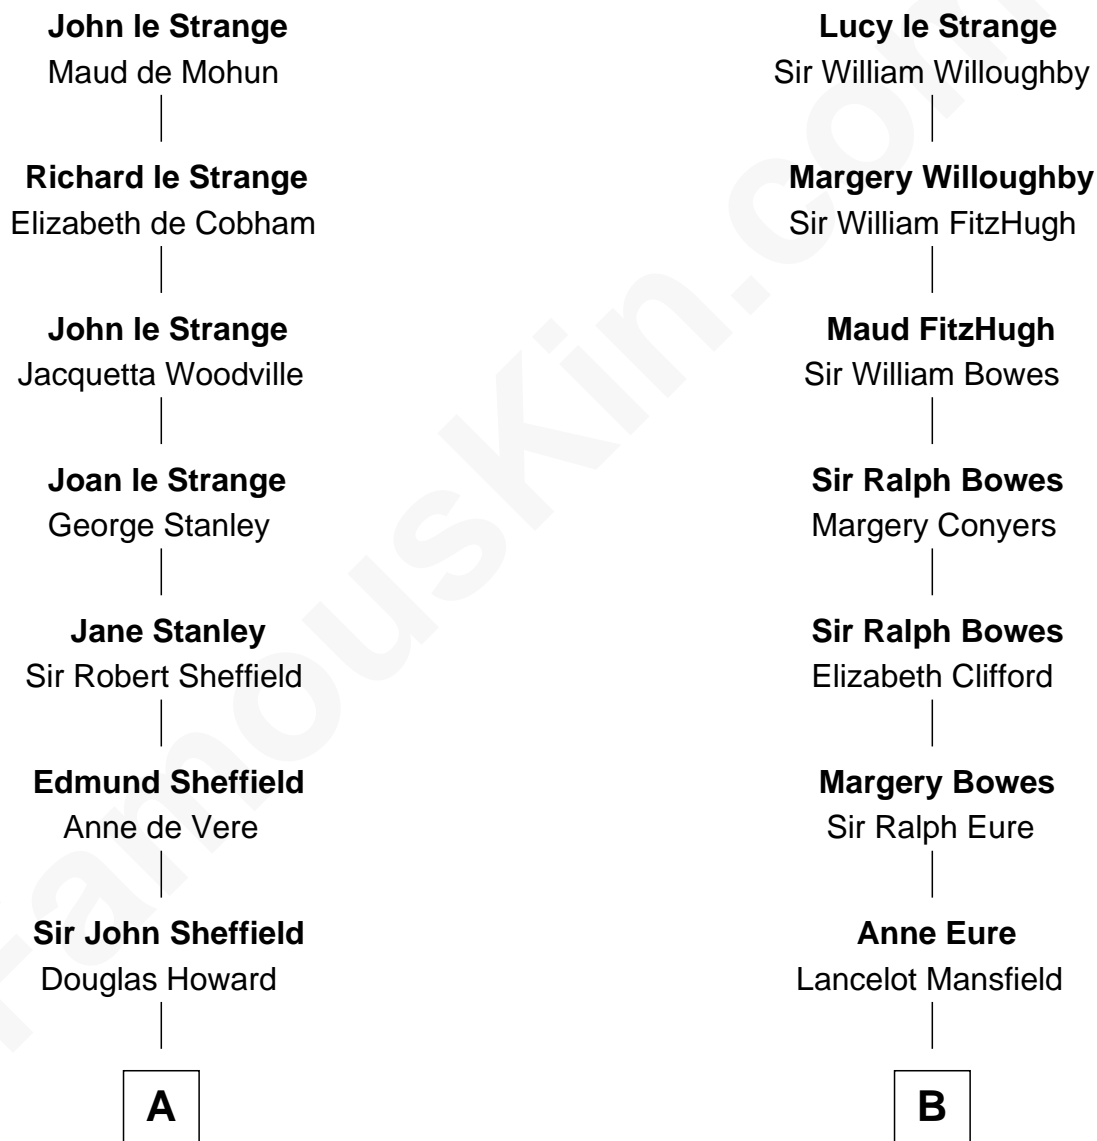

FamousKin.com

Relationship Chart of

Cara Delevingne

Fashion Model and Movie Actress

19th cousin of

Zach Snyder

Filmmaker

Sir Roger le Strange

Aline Fitzalan

C

Jane Armyne Sheffield
Sir Jocelyn Edward Greville Stevens

Pandora Anne Stevens
Charles Hamar Delevingne

Cara Delevingne
Model and Actress

D

Helen Danforth Manley
Dr. Edgar Earl Reeves

Marsha Manley Reeves
Charles Edward Snyder