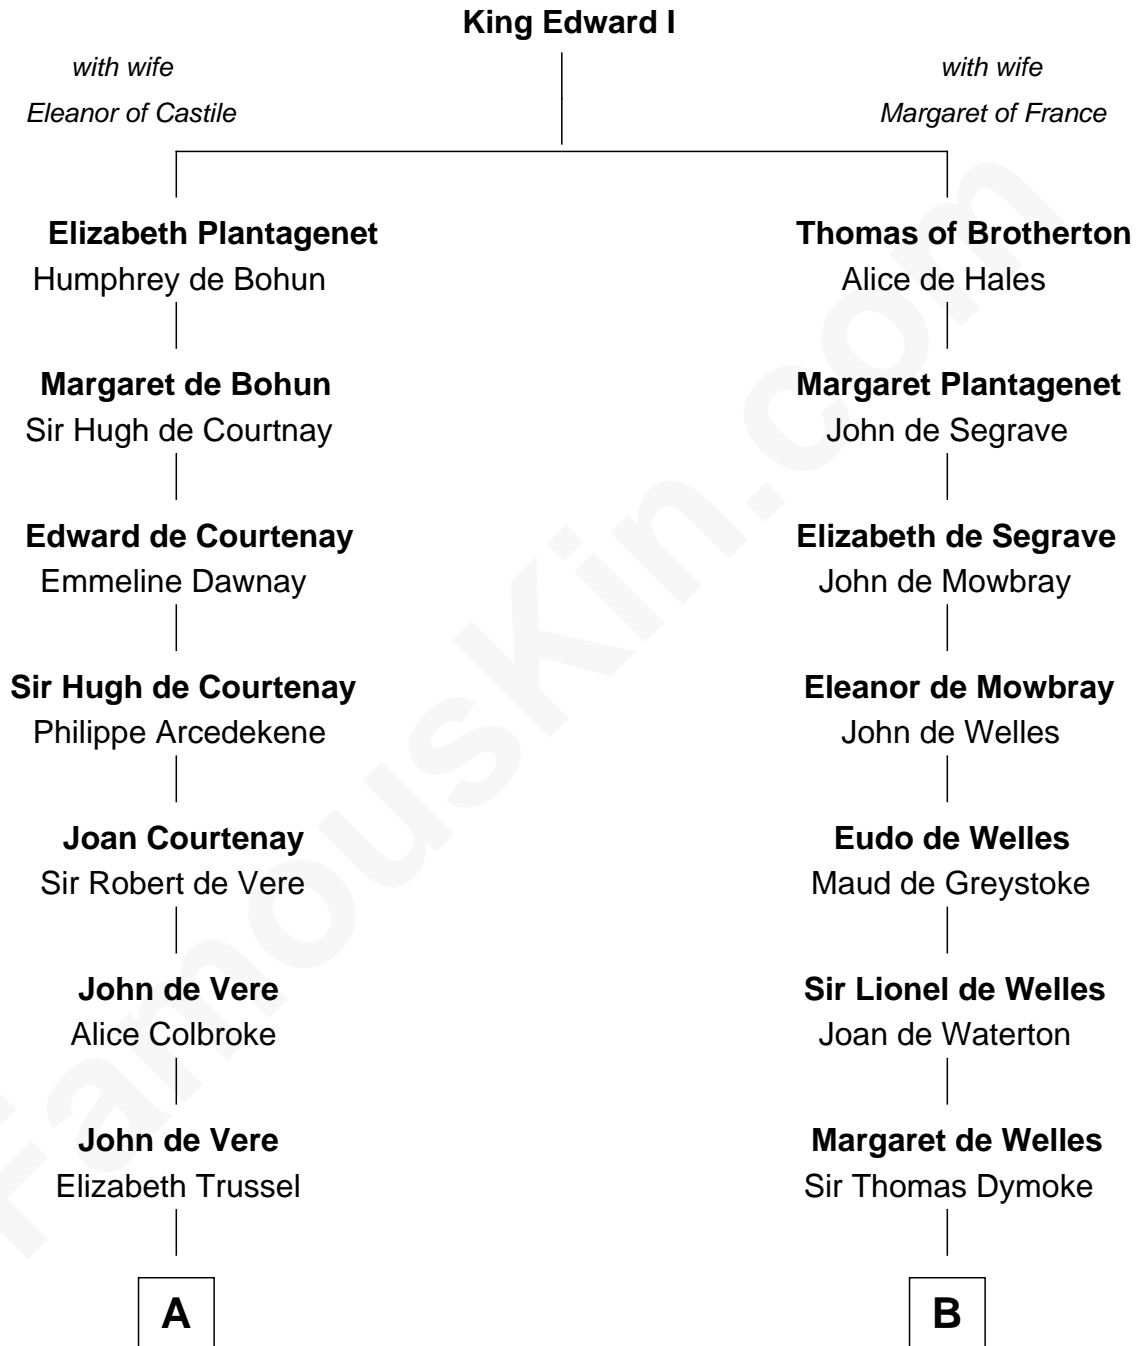

FamousKin.com

Relationship Chart of

Cara Delevingne

Fashion Model and Movie Actress

20th cousin 1 time removed of

Robert Frost

Poet and Playwright

C

Sir Berkeley Digby George Sheffield
Julia Mary de Tuyll van Serooskerken

John Vincent Sheffield
Anne Margaret Faudel-Phillips

Jane Armyne Sheffield
Sir Jocelyn Edward Greville Stevens

Pandora Anne Stevens
Charles Hamar Delevingne