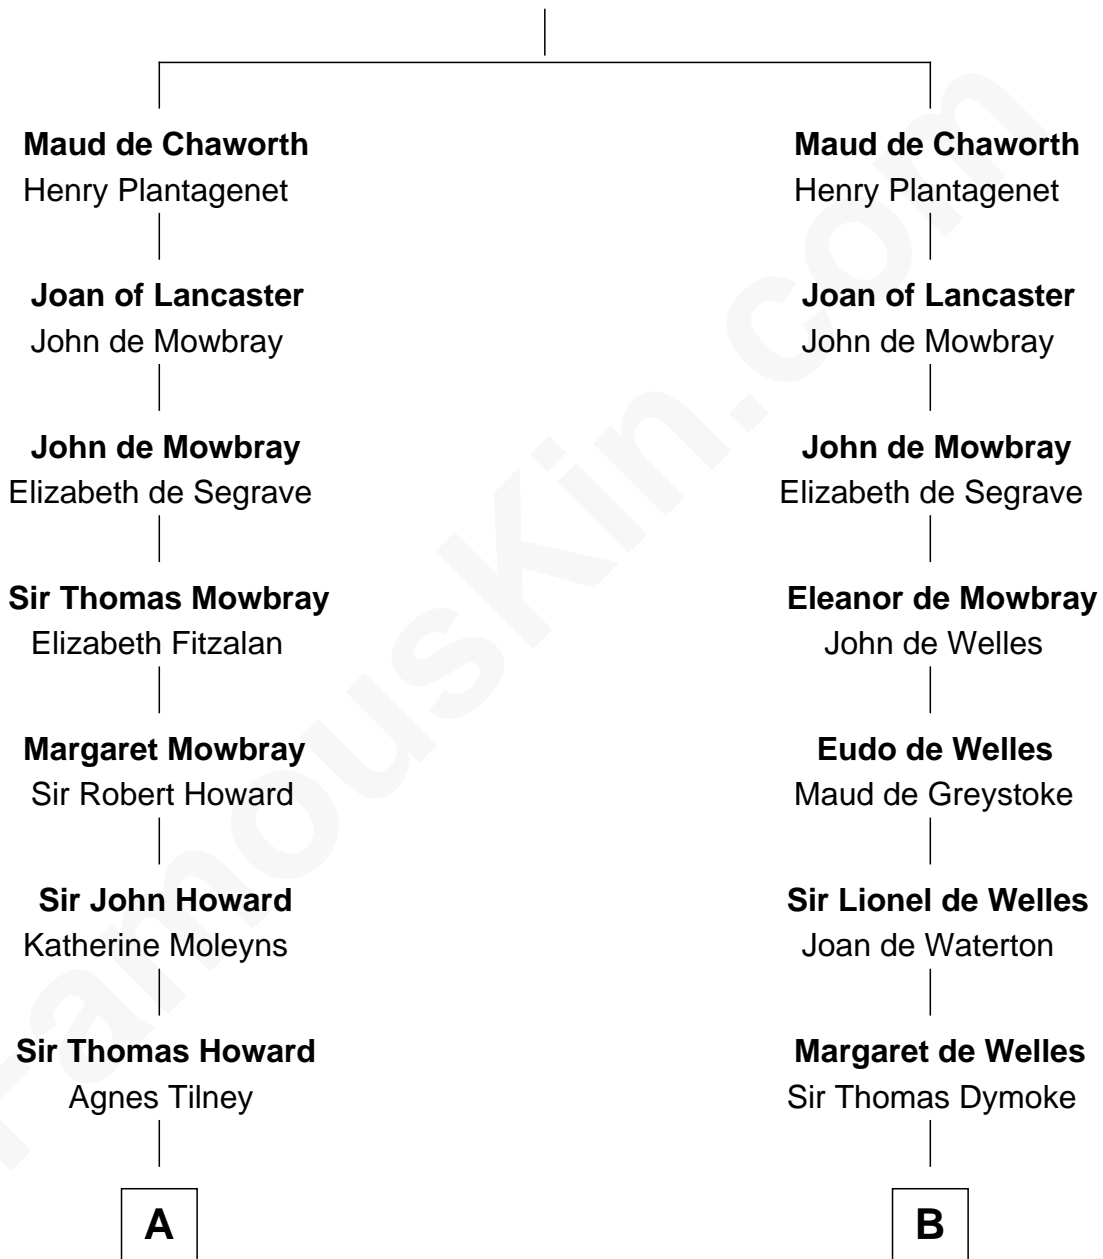

FamousKin.com

Relationship Chart of

Cara Delevingne

Fashion Model and Movie Actress

20th cousin 1 time removed of

Robert Frost

Poet and Playwright

Sir Patrick de Chaworth

Isabella de Beauchamp

C

Sir Berkeley Digby George Sheffield
Julia Mary de Tuyll van Serooskerken

John Vincent Sheffield
Anne Margaret Faudel-Phillips

Jane Armyne Sheffield
Sir Jocelyn Edward Greville Stevens