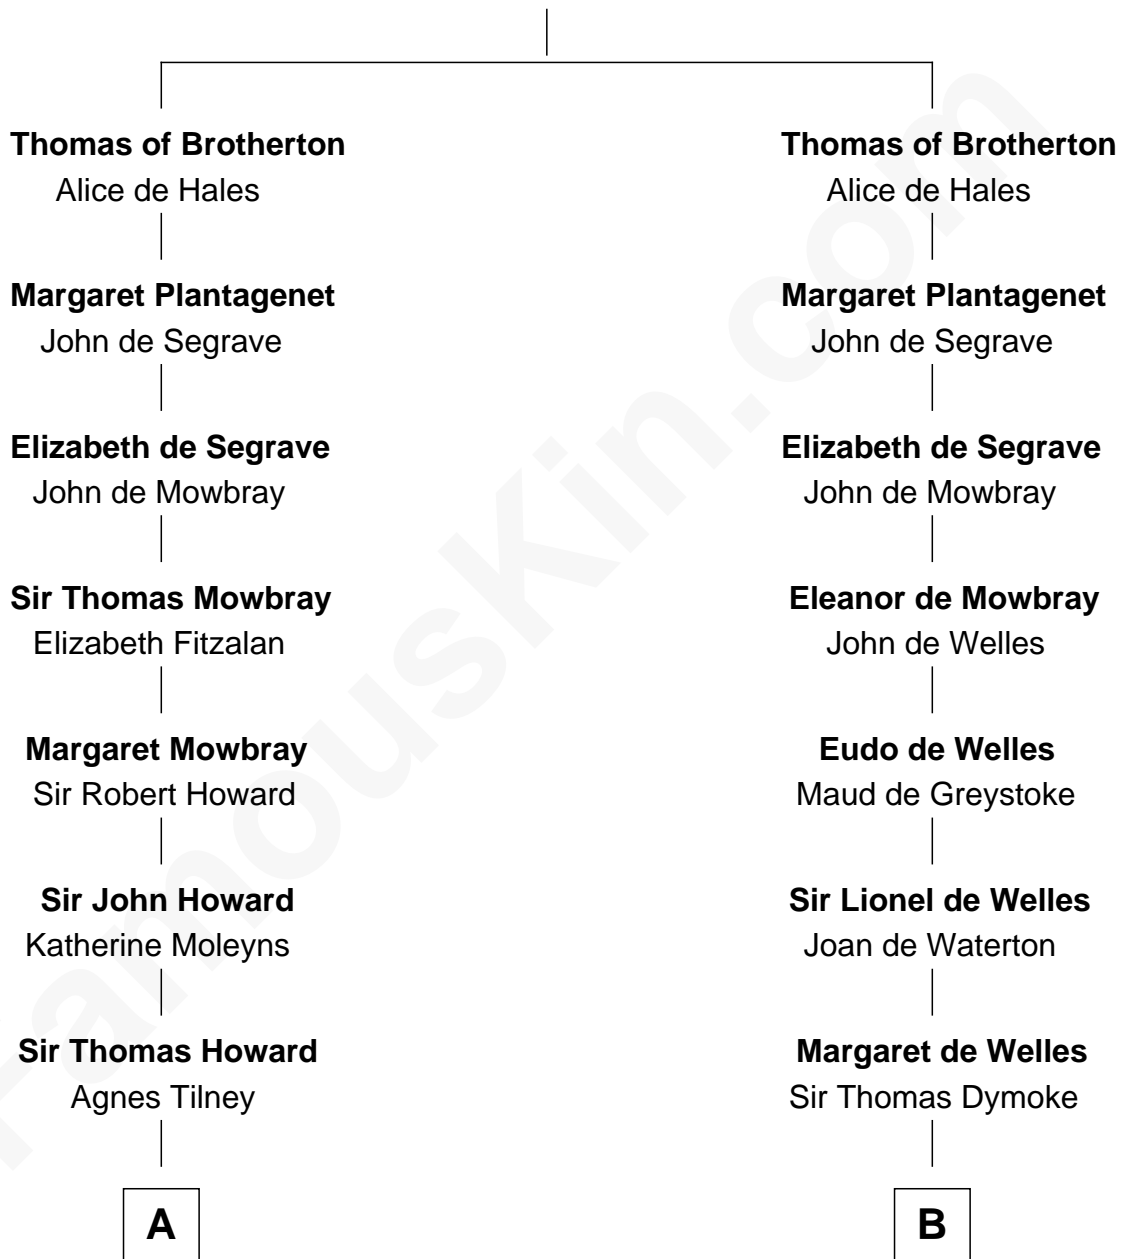

## Relationship Chart of

### Cara Delevingne

*Fashion Model and Movie Actress*

20th cousin 1 time removed of

**Robert Frost**

*Poet and Playwright*

**Margaret of France**  
Edward I, King of England

**C**

**Sir Berkeley Digby George Sheffield**  
Julia Mary de Tuyll van Serooskerken

**John Vincent Sheffield**  
Anne Margaret Faudel-Phillips

**Jane Armyne Sheffield**  
Sir Jocelyn Edward Greville Stevens

**Pandora Anne Stevens**  
Charles Hamar Delevingne

**Cara Delevingne**  
*Model and Actress*