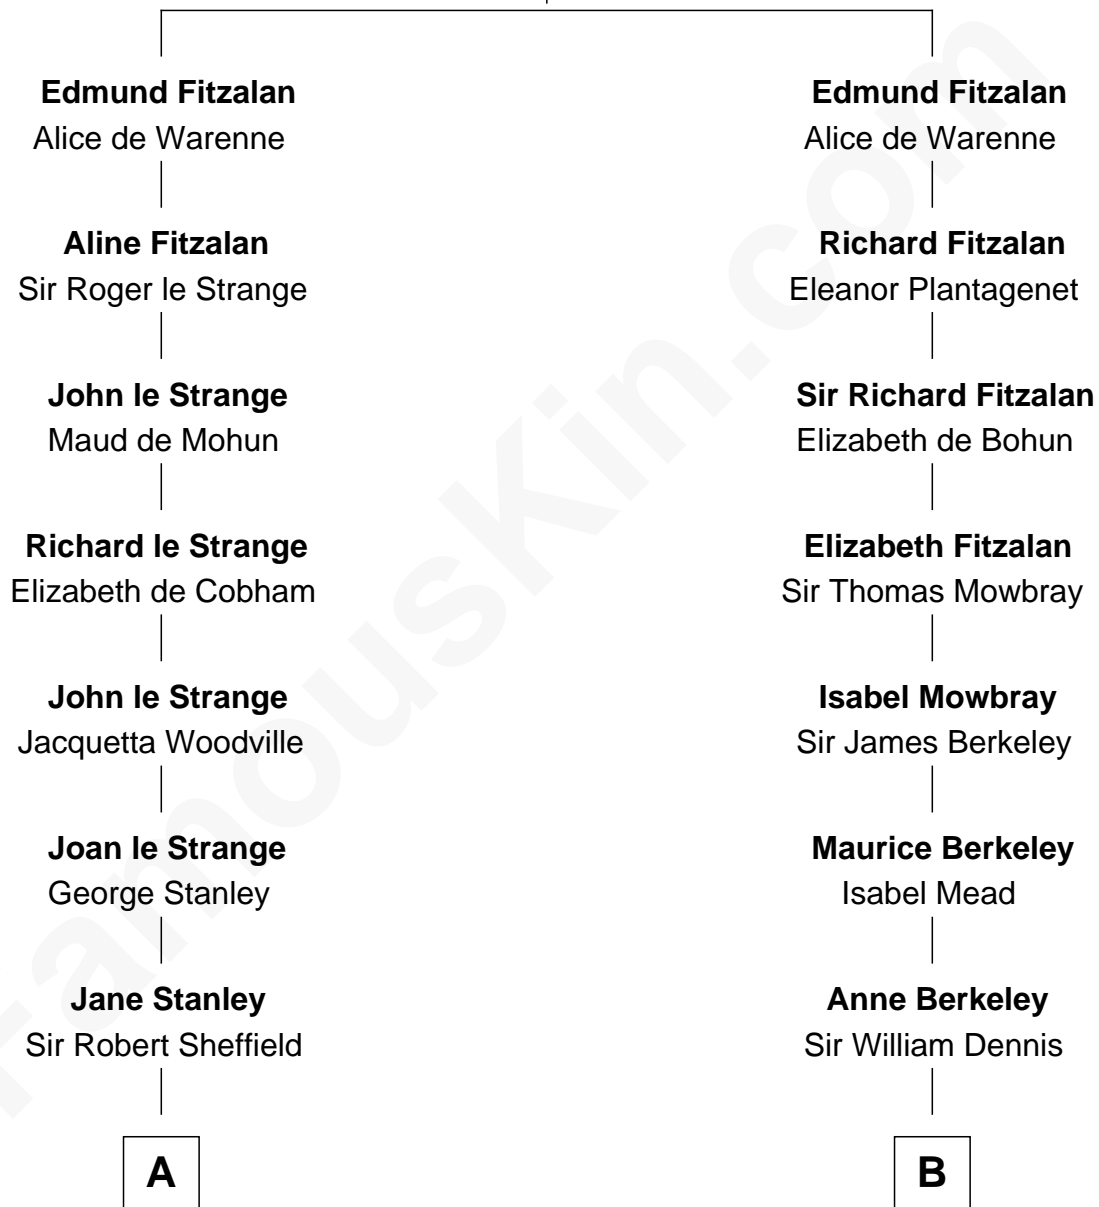

FamousKin.com

Relationship Chart of

Cara Delevingne

Fashion Model and Movie Actress

20th cousin 1 time removed of

Robert Frost

Poet and Playwright

Richard Fitzalan

Alice de Saluzzo

C

Sir Berkeley Digby George Sheffield
Julia Mary de Tuyll van Serooskerken

John Vincent Sheffield
Anne Margaret Faudel-Phillips

Jane Armyne Sheffield
Sir Jocelyn Edward Greville Stevens

Pandora Anne Stevens
Charles Hamar Delevingne

Cara Delevingne
Model and Actress

D

Samuel Abbott Frost
Mary Blunt

William Prescott Frost
Judith Colcord

William Prescott Frost
Isabella Moodie

Robert Frost
Poet and Playwright