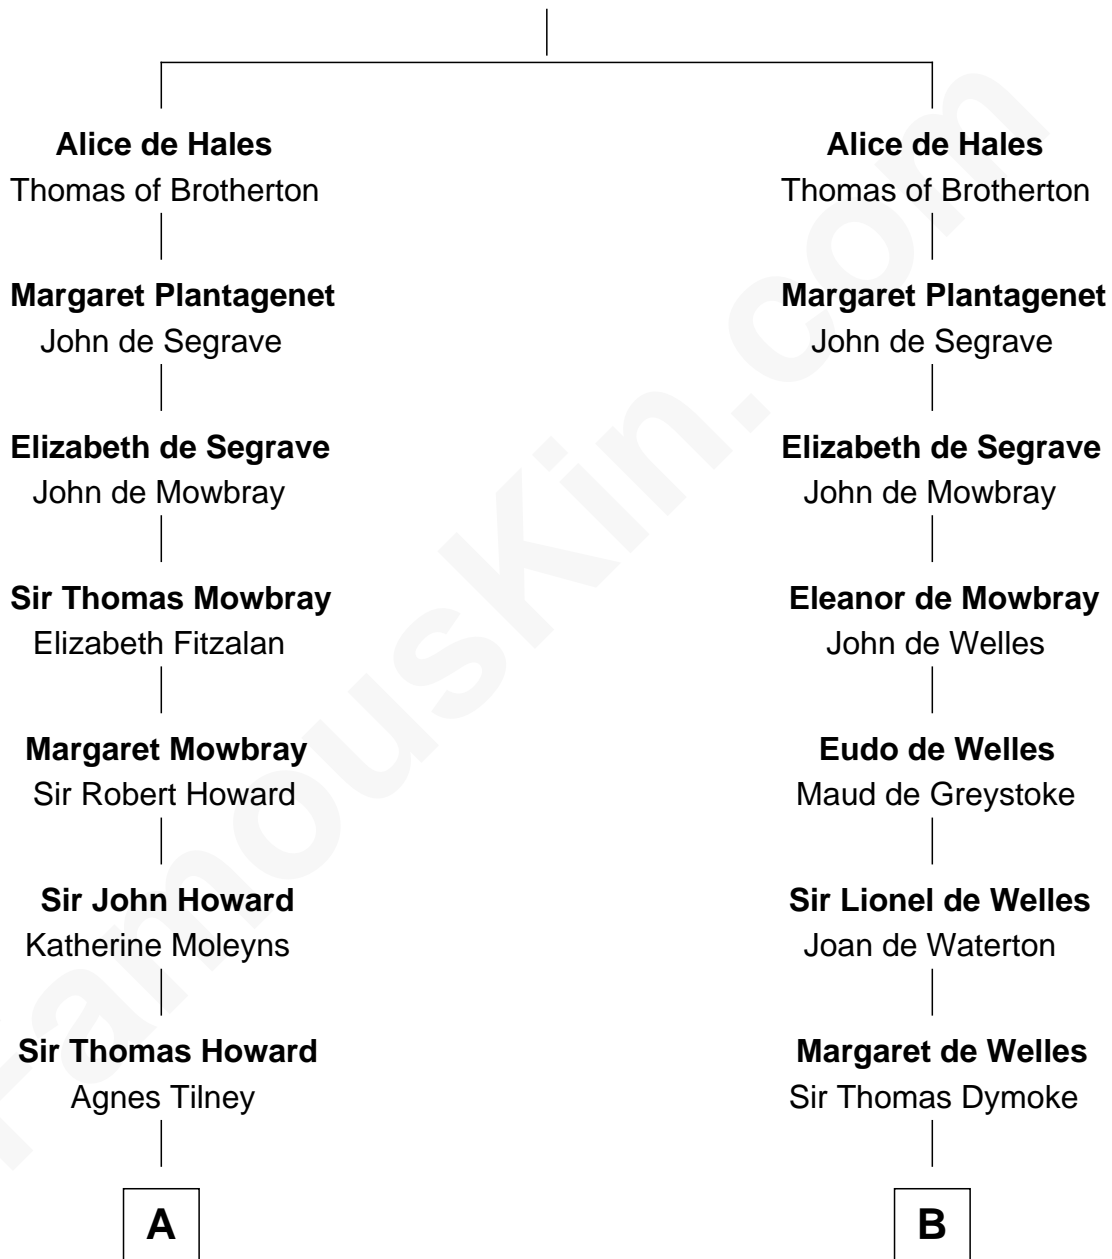

## Relationship Chart of

### Cara Delevingne

*Fashion Model and Movie Actress*

20th cousin 1 time removed of

**Robert Frost**

*Poet and Playwright*

**Sir Roger de Hales**

Alice Skogan

**C**

**Sir Berkeley Digby George Sheffield**  
Julia Mary de Tuyll van Serooskerken

**John Vincent Sheffield**  
Anne Margaret Faudel-Phillips

**Jane Armyne Sheffield**  
Sir Jocelyn Edward Greville Stevens

**Pandora Anne Stevens**  
Charles Hamar Delevingne