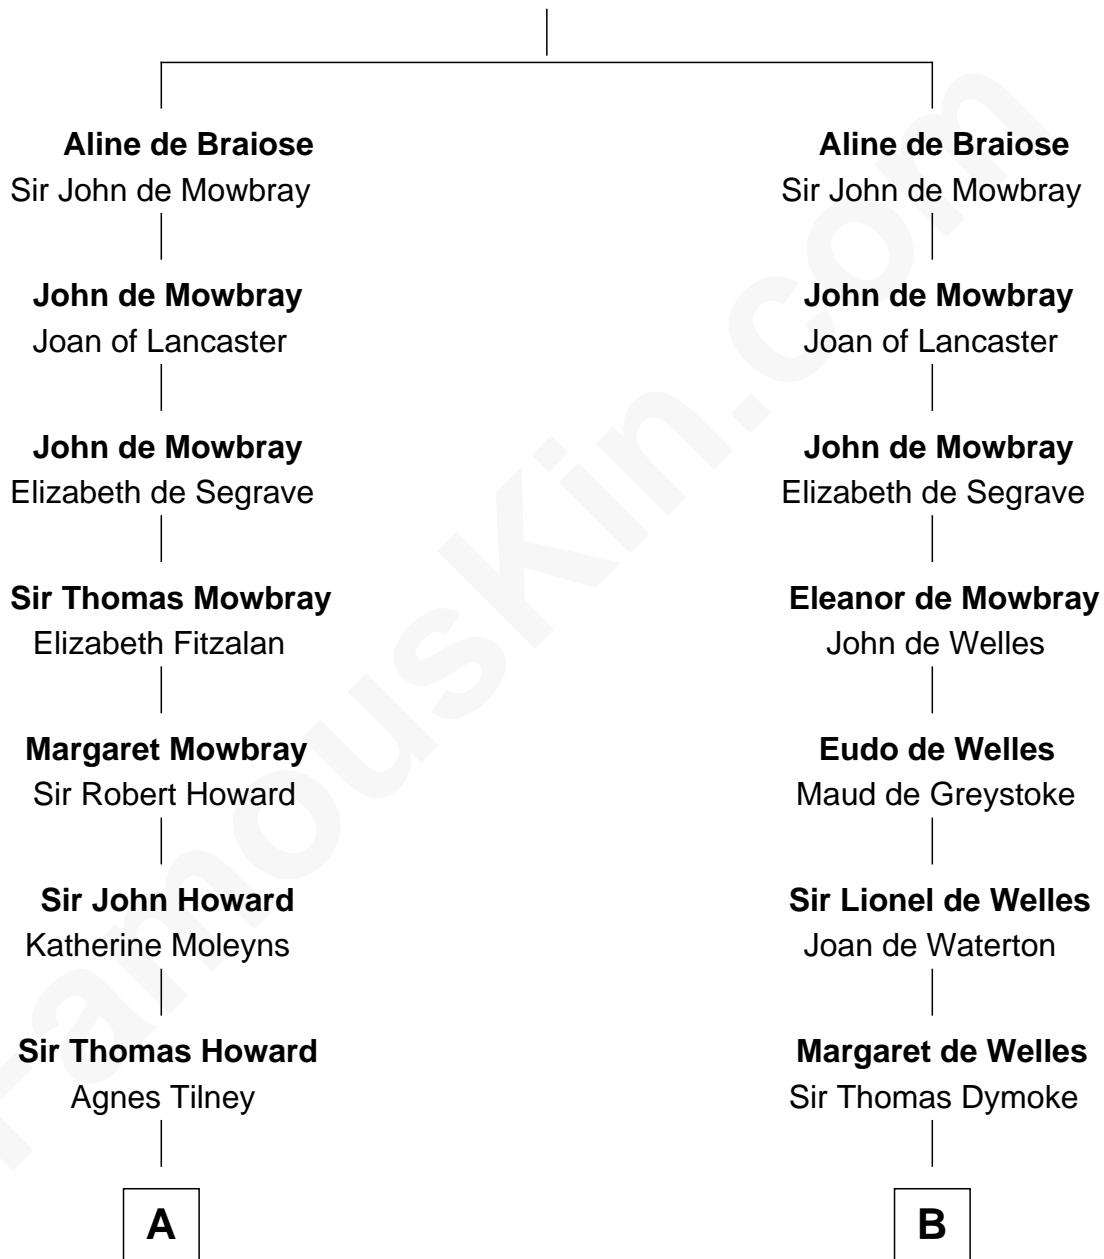

FamousKin.com

Relationship Chart of

Cara Delevingne

Fashion Model and Movie Actress

20th cousin 1 time removed of

Robert Frost

Poet and Playwright

William de Braiose

C

Sir Berkeley Digby George Sheffield
Julia Mary de Tuyll van Serooskerken

John Vincent Sheffield
Anne Margaret Faudel-Phillips

Jane Armyne Sheffield
Sir Jocelyn Edward Greville Stevens

Pandora Anne Stevens
Charles Hamar Delevingne