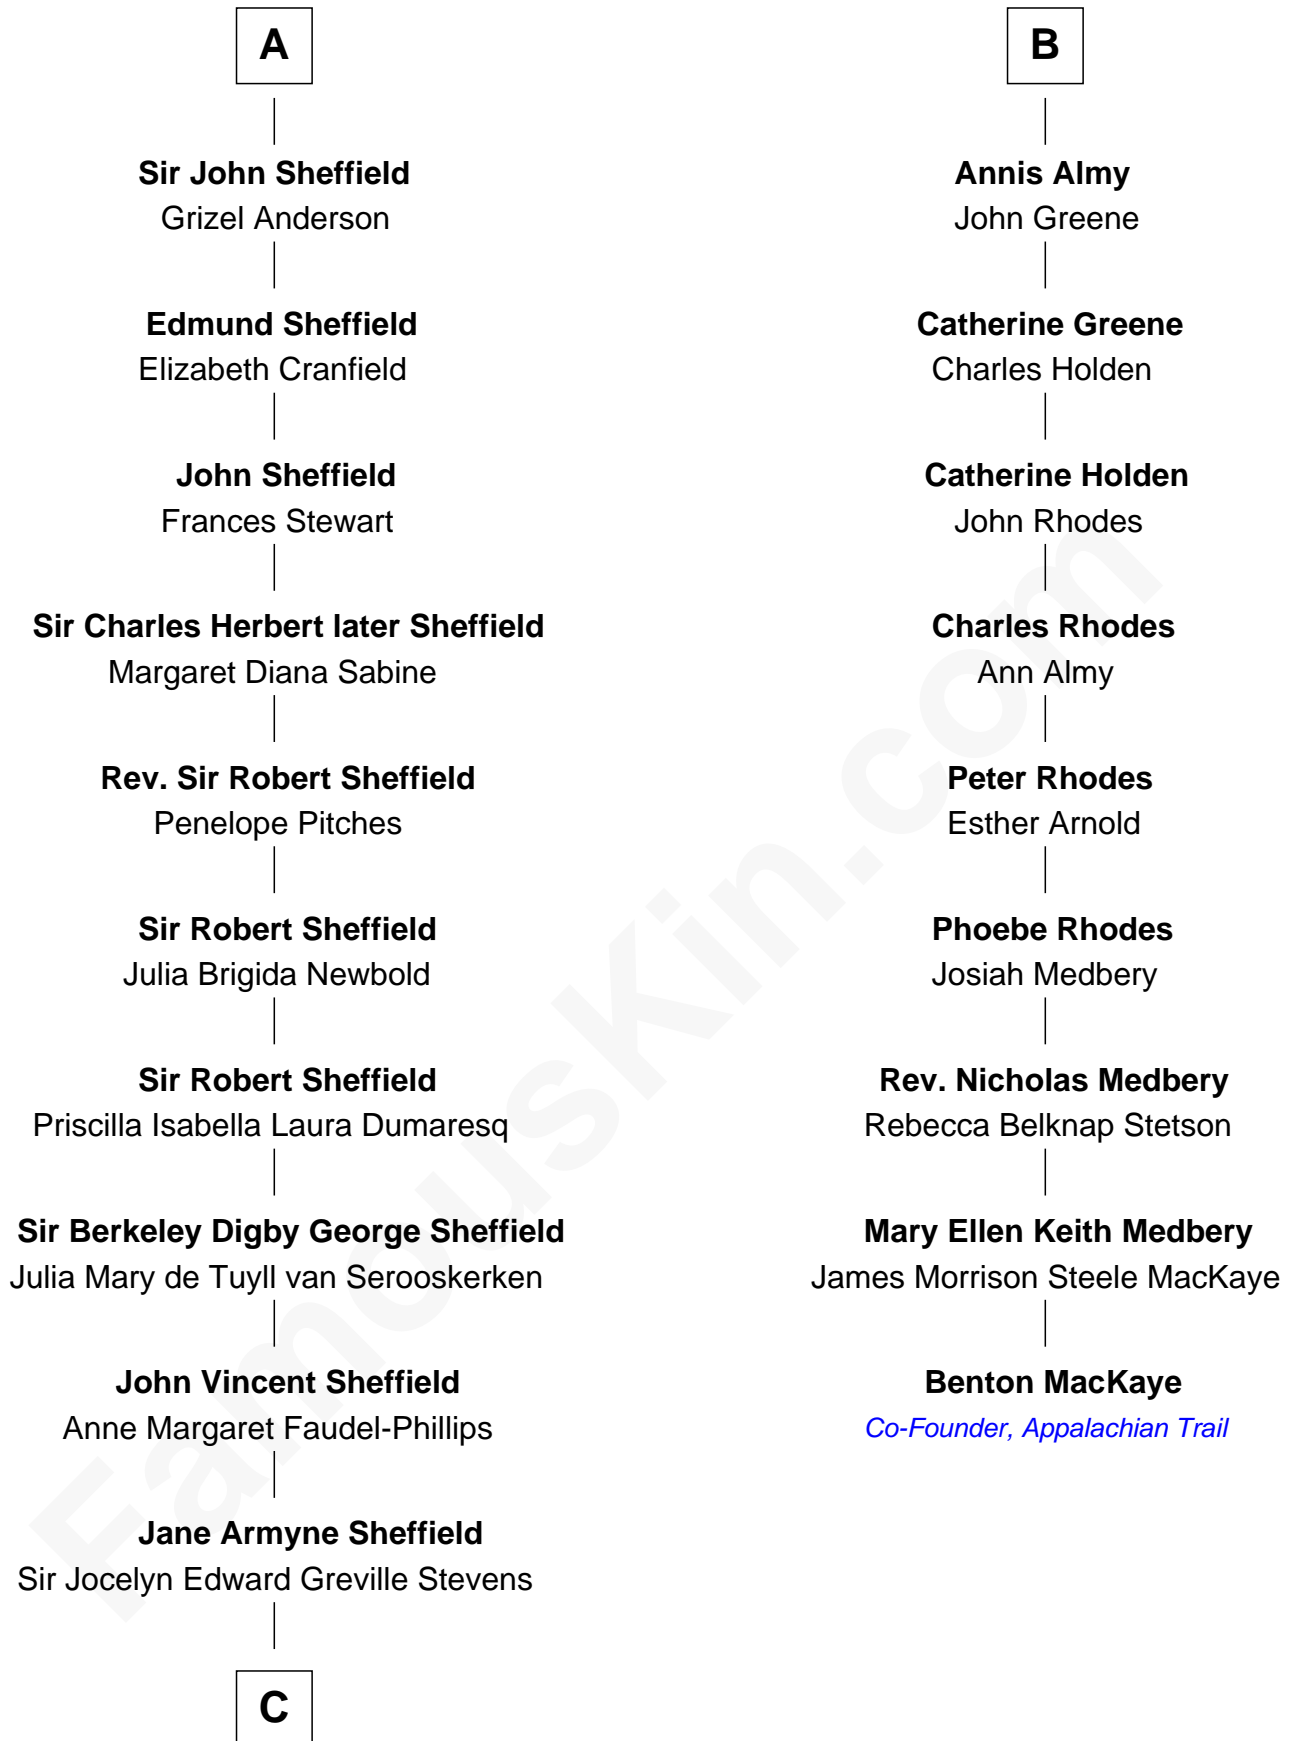

FamousKin.com

Relationship Chart of

Cara Delevingne

Fashion Model and Movie Actress

15th cousin 3 times removed of

Benton MacKaye

Co-Founder, Appalachian Trail

Pandora Anne Stevens
Charles Hamar Delevingne

Cara Delevingne
Model and Actress

FamousKin.com