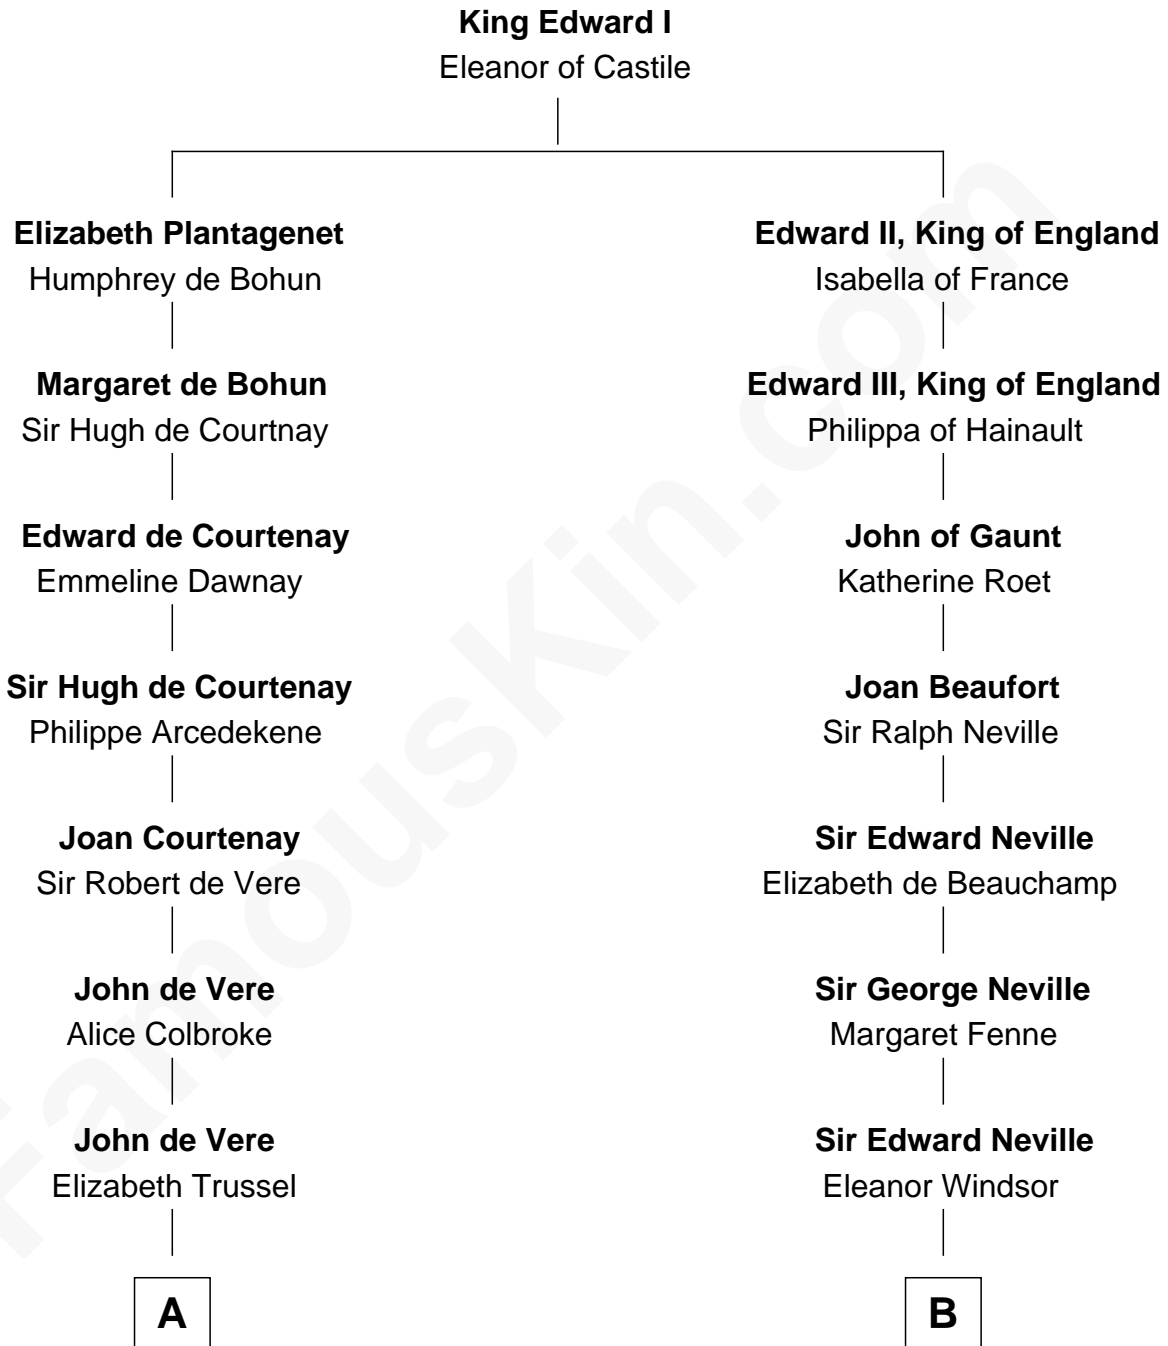

FamousKin.com

Relationship Chart of

Cara Delevingne

Fashion Model and Movie Actress

20th cousin 1 time removed of

Anthony West

Novelist and writer for the New Yorker

C

Sir Berkeley Digby George Sheffield

Julia Mary de Tuyll van Serooskerken

John Vincent Sheffield

Anne Margaret Faudel-Phillips

Jane Armyne Sheffield

Sir Jocelyn Edward Greville Stevens

Pandora Anne Stevens

Charles Hamar Delevingne

Cara Delevingne

Model and Actress

D

Arabella Rowan

Charles George Fairfield

Charles Fairfield

Isabella Campbell Mackenzie

Cicily Isabel Fairfield