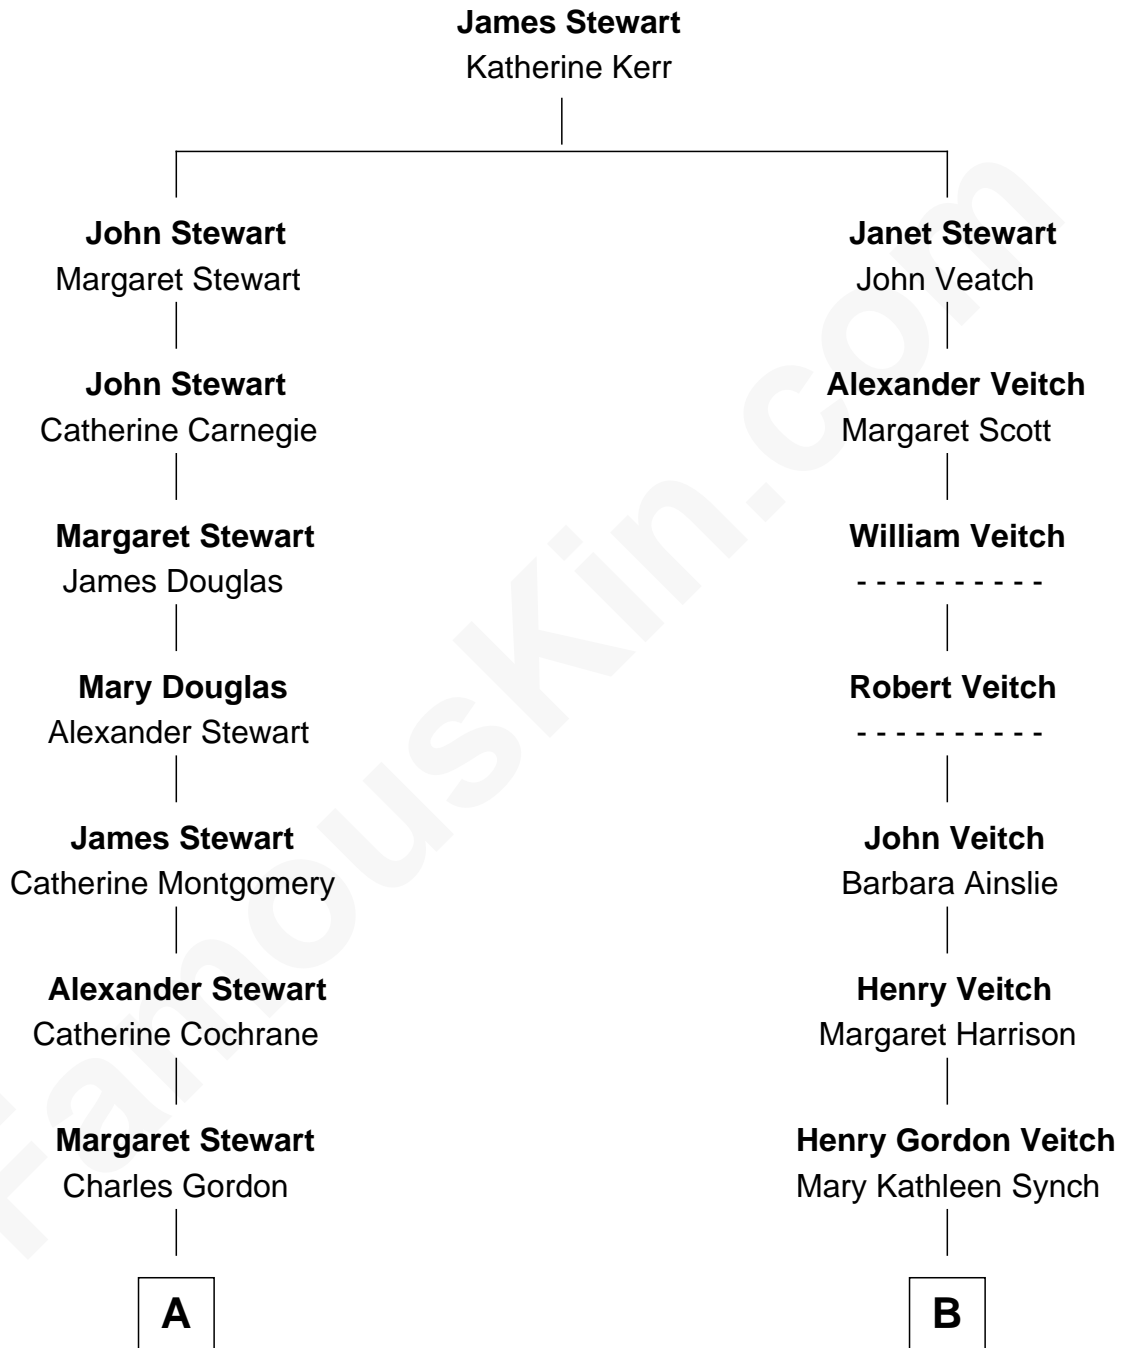

FamousKin.com

Relationship Chart of

Cara Delevingne

Fashion Model and Movie Actress

8th cousin 6 times removed of

Noel Coward

Playwright, Actor, and Songwriter

A

Sir George Gordon
Catherine Anne Cope

Charles Gordon
Mary Antoinette Pegus

Granville Armyne Gordon
Charlotte D'Olier Roe

Armyne Evelyne Gordon
Sir Lionel Lawson Faudel-Phillips

Anne Margaret Faudel-Phillips
John Vincent Sheffield

Jane Armyne Sheffield
Sir Jocelyn Edward Greville Stevens

Pandora Anne Stevens
Charles Hamar Delevingne

Cara Delevingne
Model and Actress

B

Violet Agnes Veitch
Arthur Sabin Coward

Noel Coward
Playwright, Actor, and Songwriter