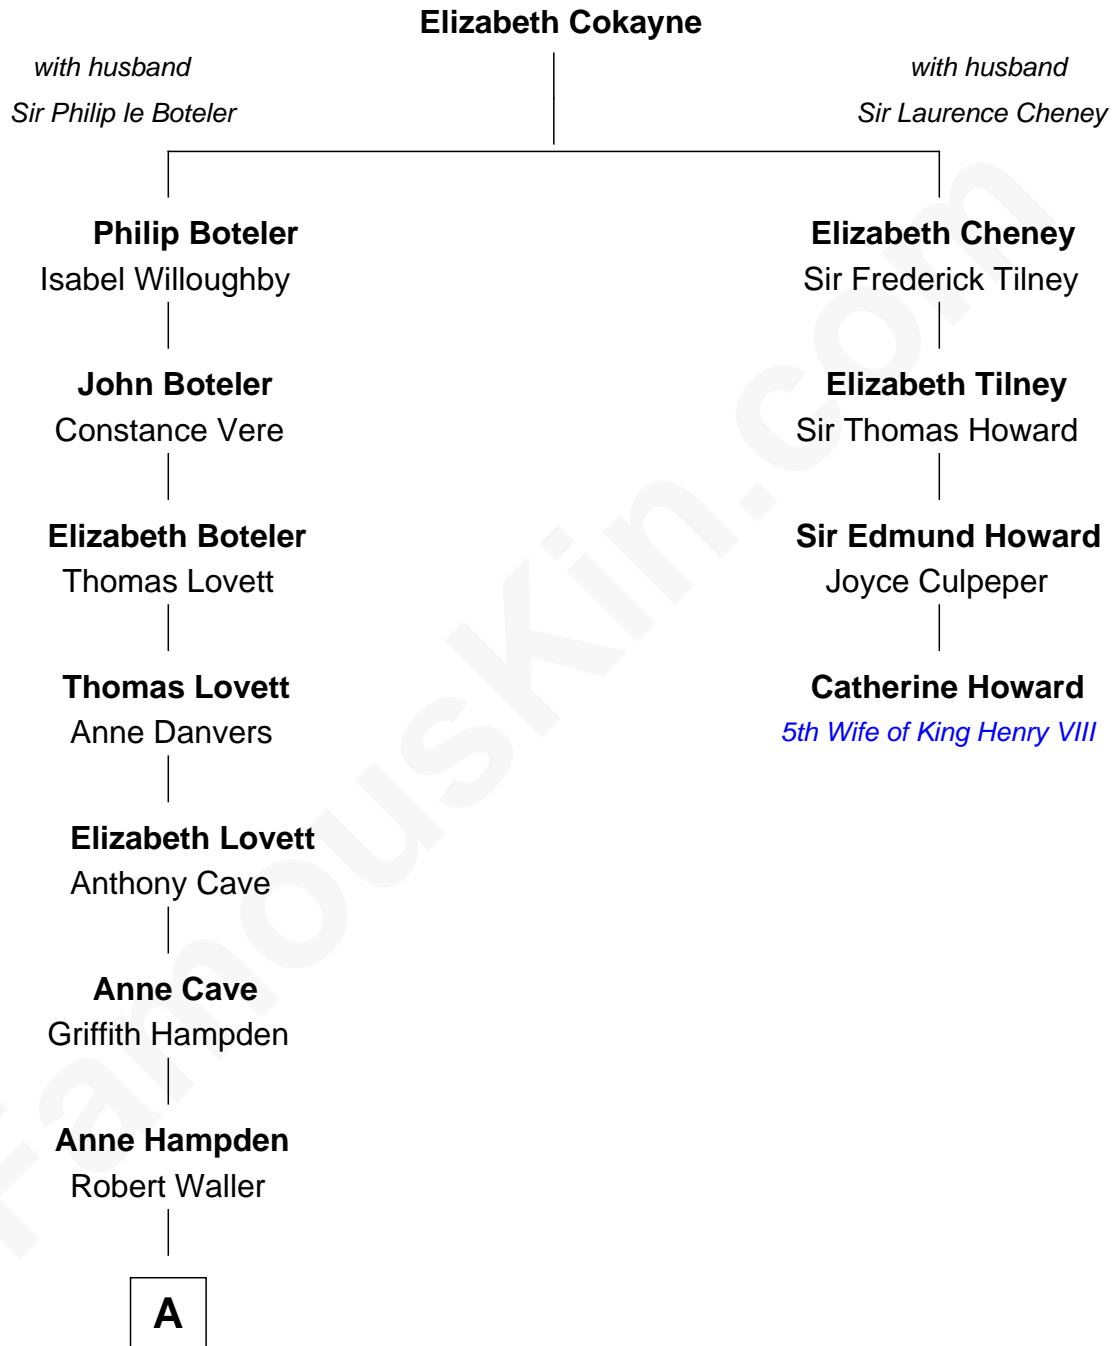

FamousKin.com

Relationship Chart of

Cara Delevingne

Fashion Model and Movie Actress

3rd cousin 17 times removed of

Catherine Howard

5th Wife of King Henry VIII

B

Anne Margaret Faudel-Phillips

John Vincent Sheffield

Jane Armyne Sheffield

Sir Jocelyn Edward Greville Stevens

Pandora Anne Stevens

Charles Hamar Delevingne

Cara Delevingne

Model and Actress