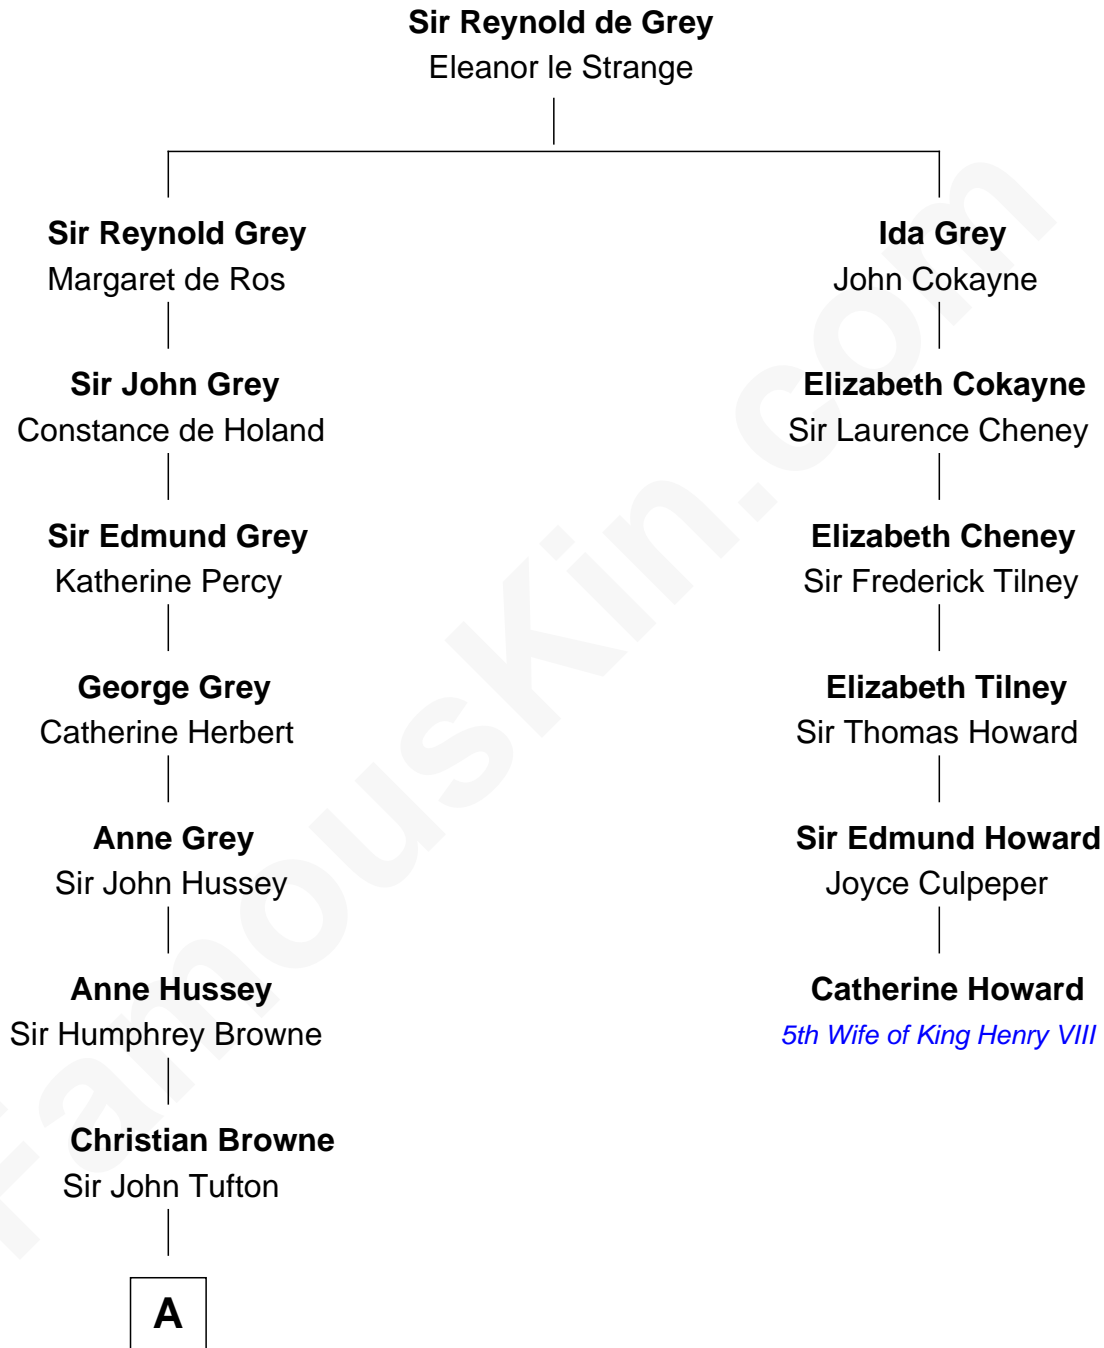

FamousKin.com

Relationship Chart of

Cara Delevingne

Fashion Model and Movie Actress

5th cousin 15 times removed of

Catherine Howard

5th Wife of King Henry VIII

B

Anne Margaret Faudel-Phillips

John Vincent Sheffield

Jane Armyne Sheffield

Sir Jocelyn Edward Greville Stevens

Pandora Anne Stevens

Charles Hamar Delevingne

Cara Delevingne

Model and Actress