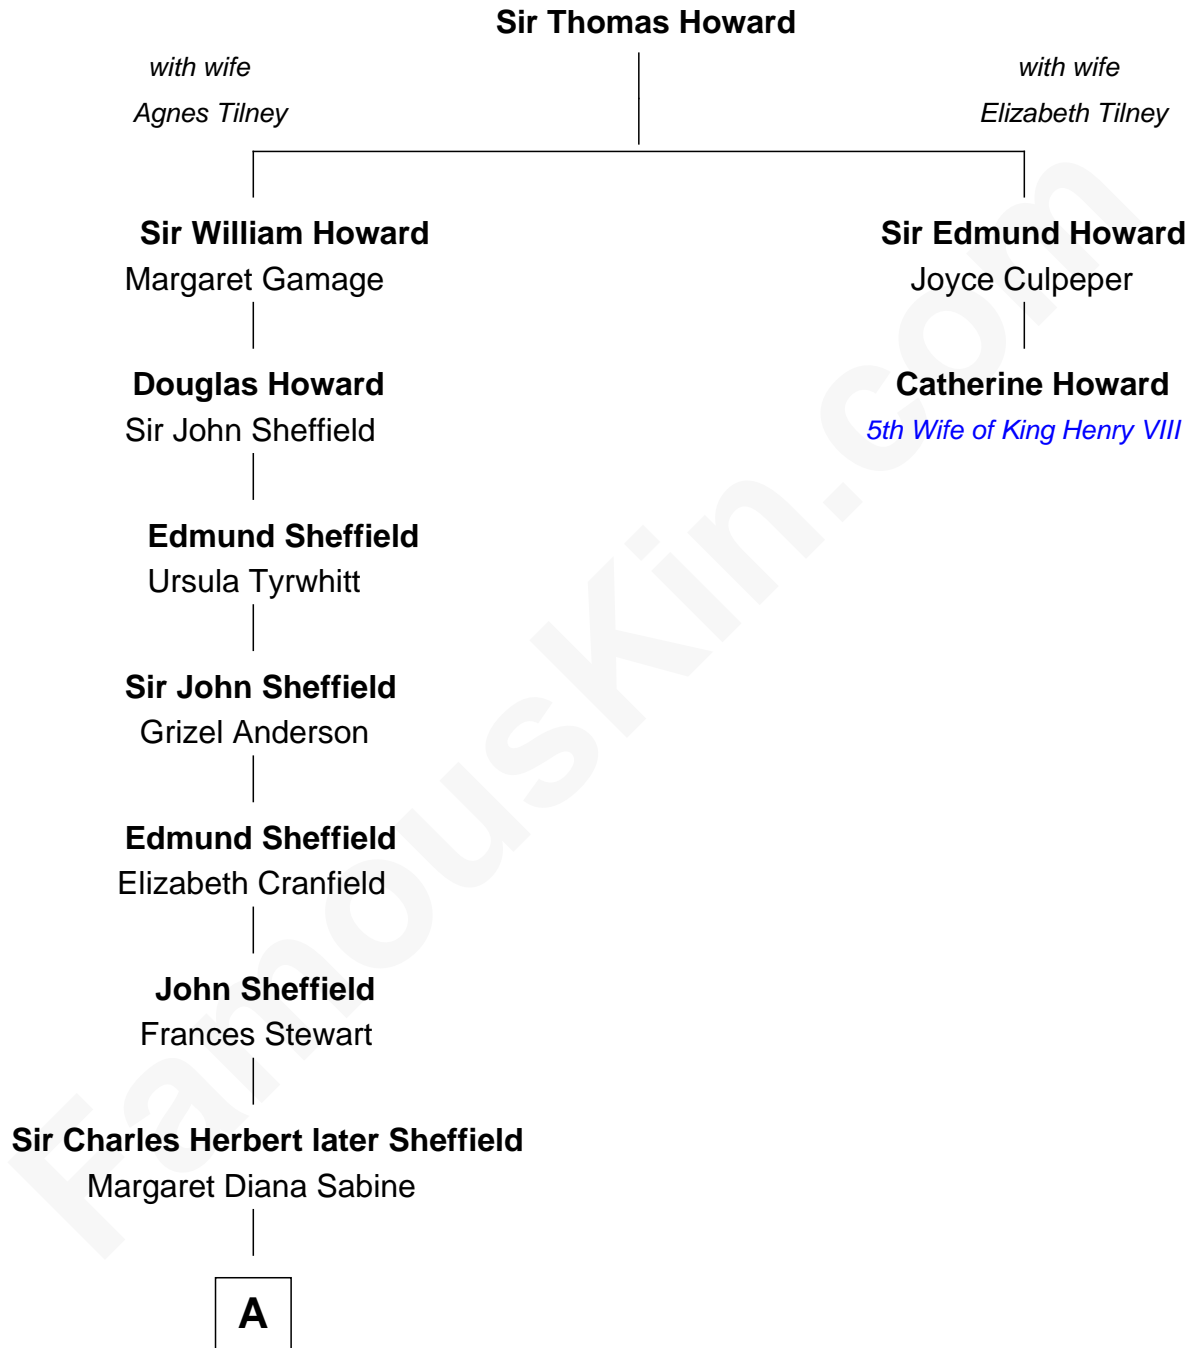

FamousKin.com

Relationship Chart of

Cara Delevingne

Fashion Model and Movie Actress

1st cousin 13 times removed of

Catherine Howard

5th Wife of King Henry VIII

A