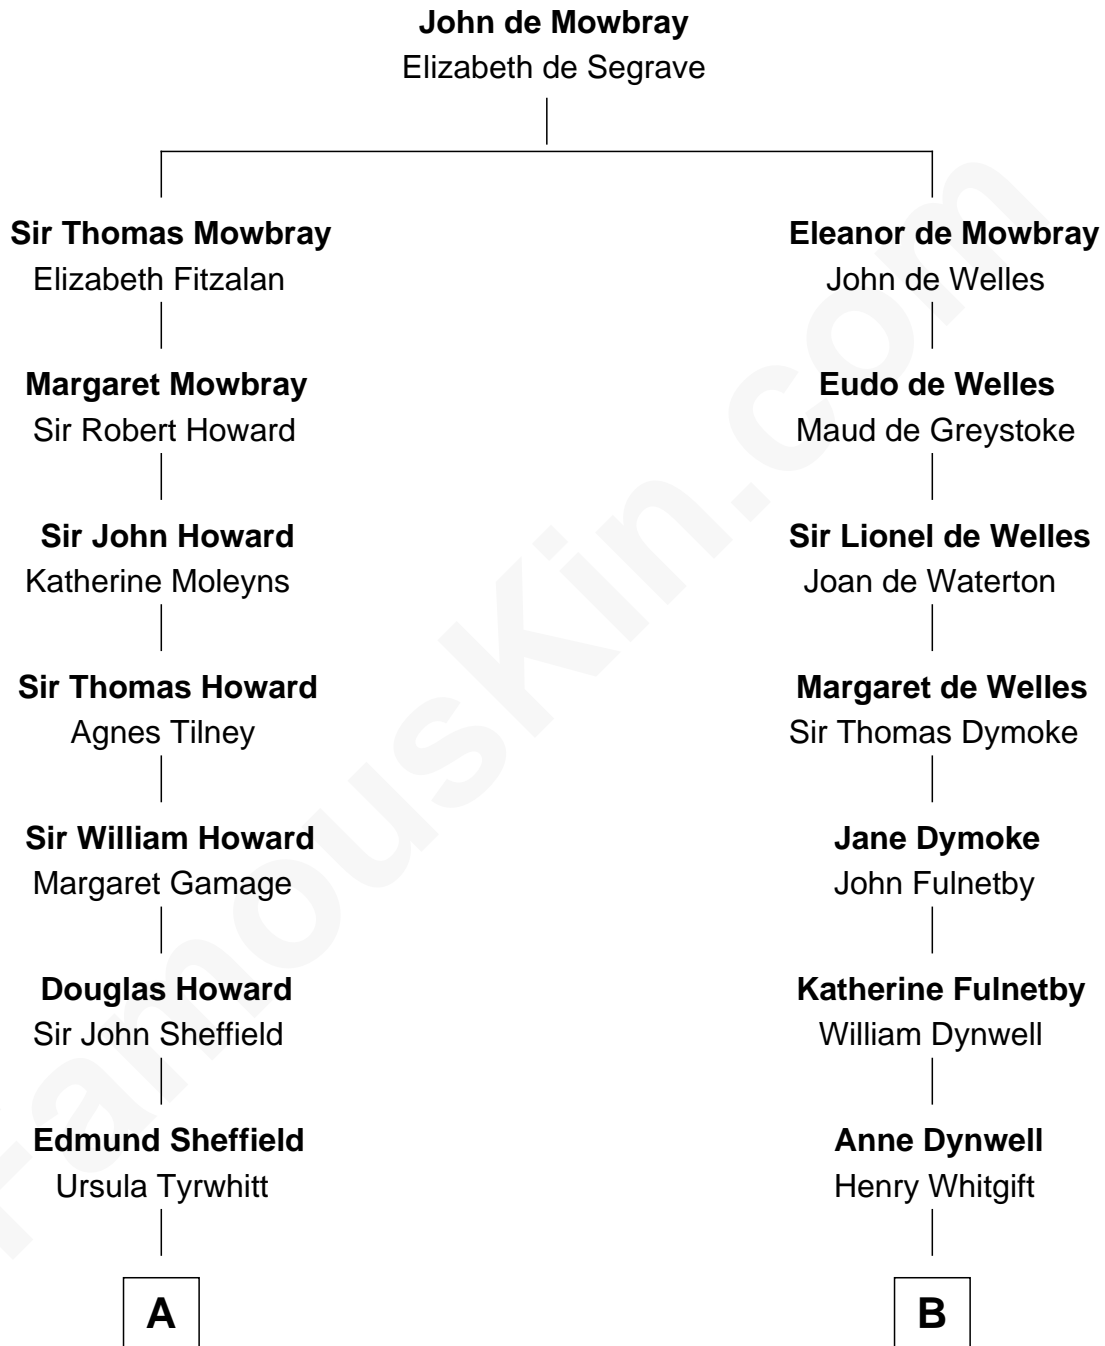

FamousKin.com

Relationship Chart of

Cara Delevingne

Fashion Model and Movie Actress

15th cousin 3 times removed of

Ralph Waldo Emerson

American Poet

C

Pandora Anne Stevens
Charles Hamar Delevingne

Cara Delevingne
Model and Actress

FamousKin.com